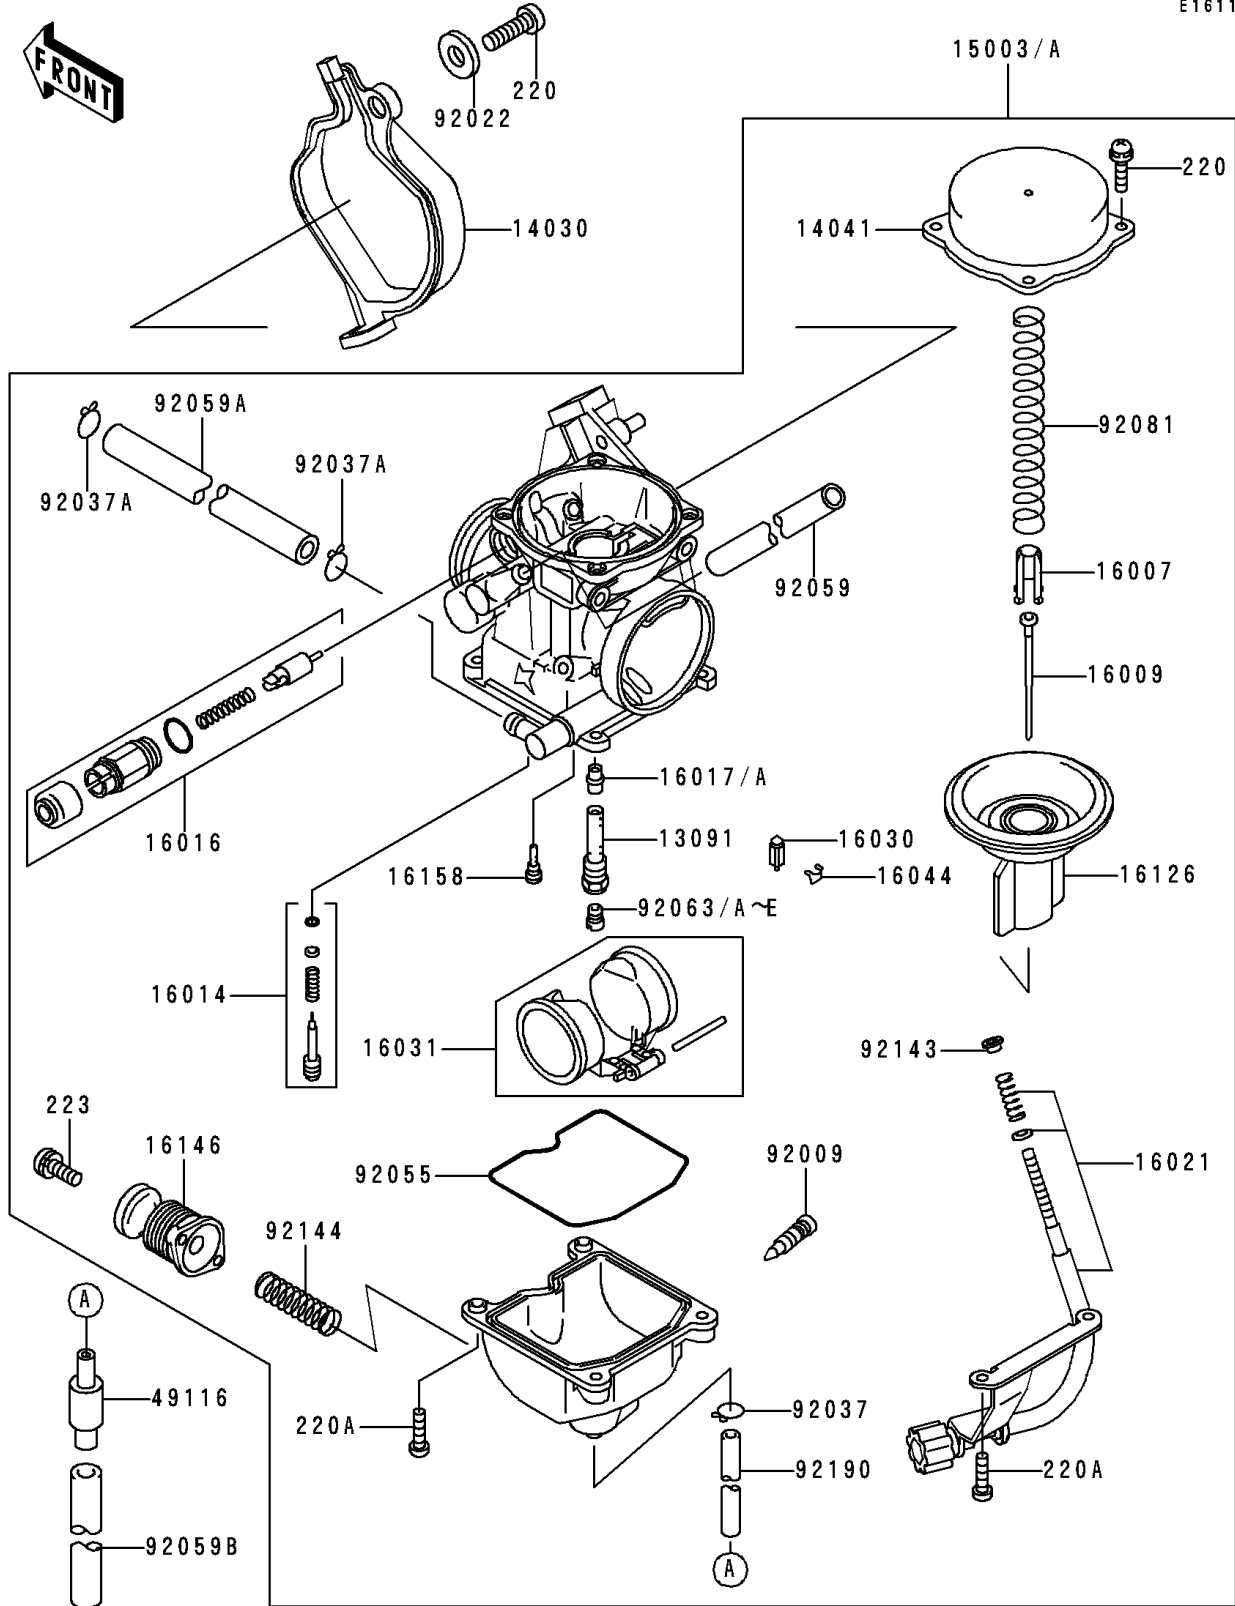

# 1996 Bayou 400 4X4 PARTS DIAGRAM

Carburetor(-LF400AE532917)

E1611

# 1996 Bayou 400 4X4 PARTS LIST

Carburetor(-LF400AE532917)

ITEM NAME	PART NUMBER	QUANTITY
HOLDER,NEEDLE JET (Ref # 13091)	13091-1259	1
COVER-CARBURETOR (Ref # 14030)	14030-1054	1
TOP-CHAMBER,MIXING,INSIDE (Ref # 14041)	14041-1077	1
CARBURETOR-ASSY (Ref # 15003A)	15003-1375	1
SEAT-SPRING,THROTTLE VALVE (Ref # 16007)	16007-1120	1
NEEDLE-JET,N2LF (Ref # 16009)	16009-1870	1
SCREW-PILOT AIR (Ref # 16014)	16014-1081	1
PLUNGER,STARTER (Ref # 16016)	16016-1101	1
JET-NEEDLE,#6 (Ref # 16017)	16017-1270	1
SCREW-THROTTLE STOP (Ref # 16021)	16021-1196	1
VALVE-FLOAT (Ref # 16030)	16030-1007	1
FLOAT (Ref # 16031)	16031-1077	1
CLAMP,FLOAT VALVE (Ref # 16044)	16044-007	1
VALVE,VACUUM (Ref # 16126)	16126-1199	1
COVER-ASSY,PUMP (Ref # 16146)	16146-1129	1
JET-SLOW,#42 (Ref # 16158)	16158-1053	1
VALVE-ASSY (Ref # 49116)	49116-1126	1
SCREW,DRAIN,M6X0.75 (Ref # 92009)	92009-1551	1
WASHER,5.2X13X1 (Ref # 92022)	92022-1380	1
CLAMP,TUBE (Ref # 92037)	92037-1201	1
CLAMP,TUBE (Ref # 92037A)	92037-1531	2
RING-O,FLOAT CHAMBER (Ref # 92055)	92055-1518	1
TUBE,6.5X11.5X150 (Ref # 92059)	92059-1463	1
TUBE,6.5X9.5X430 (Ref # 92059A)	92059-1727	1
TUBE,7X10X100 (Ref # 92059B)	92059-1736	1
JET-MAIN,#85 (Ref # 92063)	92063-1023	1
JET-MAIN,#125 (Ref # 92063A)	92063-1069	1
JET-MAIN,#118 (Ref # 92063B)	92063-1071	1
JET-MAIN,#120 (Ref # 92063C)	92063-1072	1

# 1996 Bayou 400 4X4 PARTS LIST

Carburetor(-LF400AE532917)

ITEM NAME	PART NUMBER	QUANTITY
JET-MAIN,#122 (Ref # 92063D)	92063-1073	1
JET-MAIN,#115 (Ref # 92063E)	92063-1118	1
SCREW-PAN-CROS (Ref # 220)	220B0408	5
SCREW-PAN-CROS (Ref # 220A)	220D0414	4
SCREW-PAN-WS-CROS (Ref # 223)	223C0412	2
SPRING,VACUUM VALVE (Ref # 92081)	92081-1775	1
COLLAR (Ref # 92143)	92143-1589	1
SPRING,PUMP (Ref # 92144)	92144-1672	1
TUBE,4.5X8X330 (Ref # 92190)	92190-1557	1