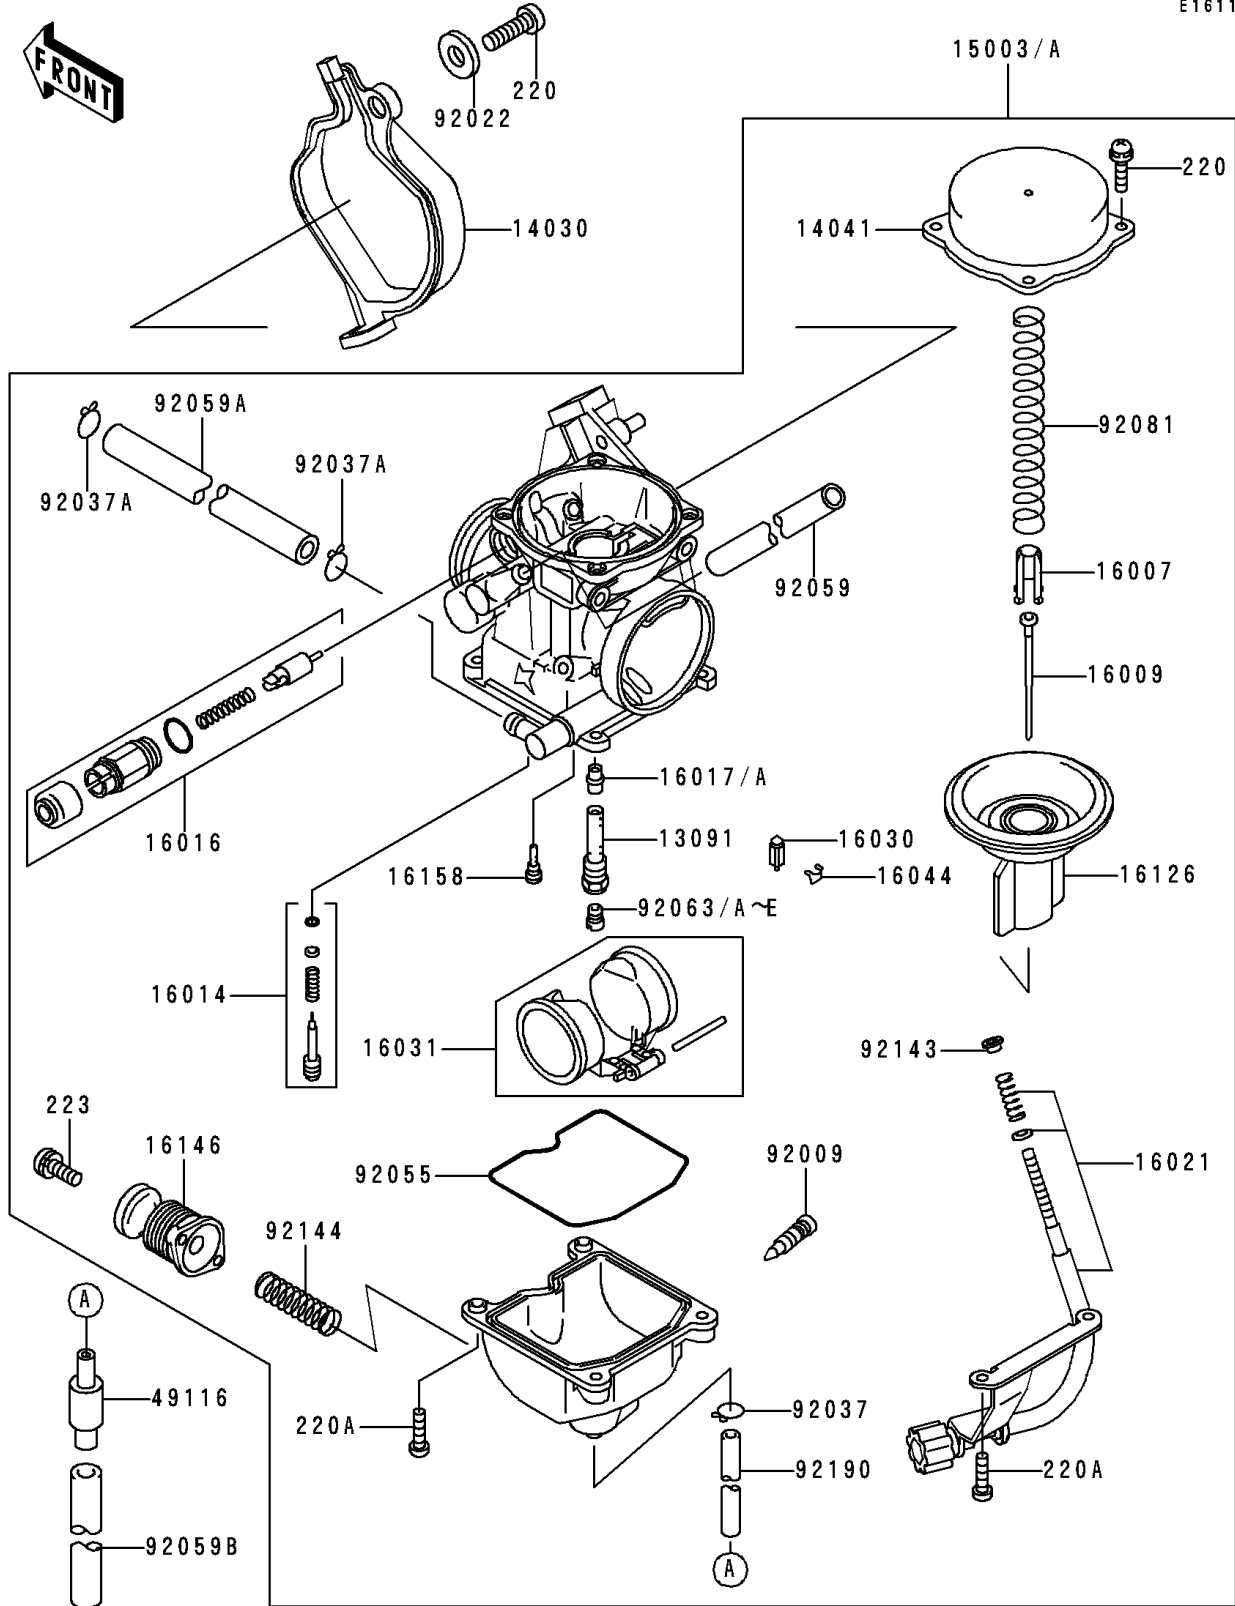

1998 Bayou 400 4X4 PARTS DIAGRAM

Carburetor(-LF400AE532917)

E1611

1998 Bayou 400 4X4 PARTS LIST

Carburetor(-LF400AE532917)

| ITEM NAME | PART NUMBER | QUANTITY |
|--|-------------|----------|
| HOLDER,NEEDLE JET (Ref # 13091) | 13091-1259 | 1 |
| COVER-CARBURETOR (Ref # 14030) | 14030-1054 | 1 |
| TOP-CHAMBER,MIXING,INSIDE (Ref # 14041) | 14041-1077 | 1 |
| SEAT-SPRING,THROTTLE VALVE (Ref # 16007) | 16007-1120 | 1 |
| NEEDLE-JET,N2LF (Ref # 16009) | 16009-1870 | 1 |
| SCREW-PILOT AIR (Ref # 16014) | 16014-1081 | 1 |
| PLUNGER,STARTER (Ref # 16016) | 16016-1101 | 1 |
| SCREW-THROTTLE STOP (Ref # 16021) | 16021-1196 | 1 |
| VALVE-FLOAT (Ref # 16030) | 16030-1007 | 1 |
| FLOAT (Ref # 16031) | 16031-1077 | 1 |
| CLAMP,FLOAT VALVE (Ref # 16044) | 16044-007 | 1 |
| VALVE,VACUUM (Ref # 16126) | 16126-1199 | 1 |
| COVER-ASSY,PUMP (Ref # 16146) | 16146-1129 | 1 |
| JET-SLOW,#42 (Ref # 16158) | 16158-1053 | 1 |
| VALVE-ASSY (Ref # 49116) | 49116-1126 | 1 |
| SCREW,DRAIN,M6X0.75 (Ref # 92009) | 92009-1551 | 1 |
| WASHER,5.2X13X1 (Ref # 92022) | 92022-1380 | 1 |
| CLAMP,TUBE (Ref # 92037) | 92037-1201 | 1 |
| CLAMP,TUBE (Ref # 92037A) | 92037-1531 | 2 |
| RING-O,FLOAT CHAMBER (Ref # 92055) | 92055-1518 | 1 |
| TUBE,6.5X11.5X150 (Ref # 92059) | 92059-1463 | 1 |
| TUBE,6.5X9.5X430 (Ref # 92059A) | 92059-1727 | 1 |
| TUBE,7X10X100 (Ref # 92059B) | 92059-1736 | 1 |
| JET-MAIN,#85 (Ref # 92063) | 92063-1023 | 1 |
| JET-MAIN,#125 (Ref # 92063A) | 92063-1069 | 1 |
| JET-MAIN,#118 (Ref # 92063B) | 92063-1071 | 1 |
| JET-MAIN,#120 (Ref # 92063C) | 92063-1072 | 1 |
| JET-MAIN,#122 (Ref # 92063D) | 92063-1073 | 1 |
| JET-MAIN,#115 (Ref # 92063E) | 92063-1118 | 1 |