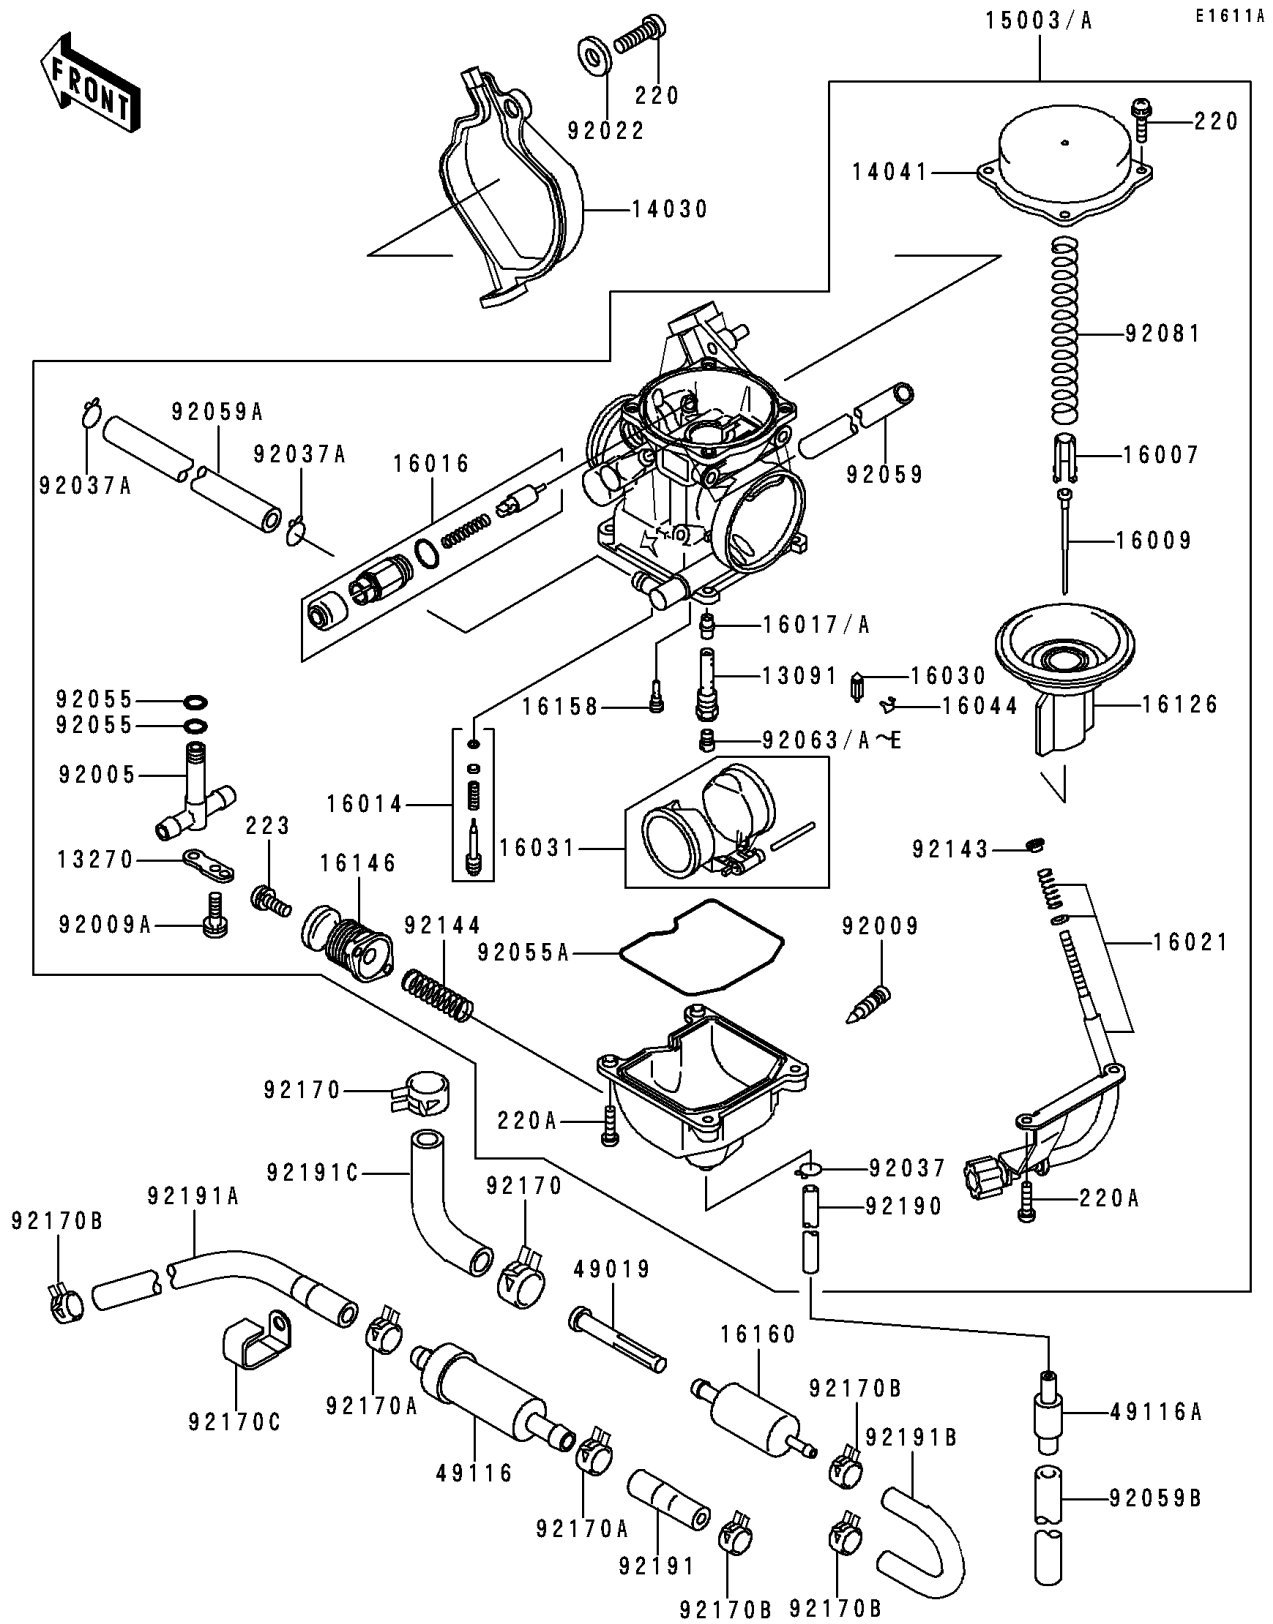

1998 Bayou 400 4X4 PARTS DIAGRAM

Carburetor(LF400AE532918-)

1998 Bayou 400 4X4 PARTS LIST

Carburetor(LF400AE532918-)

| ITEM NAME | PART NUMBER | QUANTITY |
|--|-------------|----------|
| HOLDER,NEEDLE JET (Ref # 13091) | 13091-1259 | 1 |
| PLATE,FITTING STAY (Ref # 13270) | 13270-1063 | 1 |
| COVER-CARBURETOR (Ref # 14030) | 14030-1054 | 1 |
| TOP-CHAMBER,MIXING,INSIDE (Ref # 14041) | 14041-1077 | 1 |
| SEAT-SPRING,THROTTLE VALVE (Ref # 16007) | 16007-1120 | 1 |
| NEEDLE-JET,N2LF (Ref # 16009) | 16009-1870 | 1 |
| SCREW-PILOT AIR (Ref # 16014) | 16014-1081 | 1 |
| PLUNGER,STARTER (Ref # 16016) | 16016-1101 | 1 |
| SCREW-THROTTLE STOP (Ref # 16021) | 16021-1196 | 1 |
| VALVE-FLOAT (Ref # 16030) | 16030-1007 | 1 |
| FLOAT (Ref # 16031) | 16031-1077 | 1 |
| CLAMP,FLOAT VALVE (Ref # 16044) | 16044-007 | 1 |
| VALVE,VACUUM (Ref # 16126) | 16126-1199 | 1 |
| COVER-ASSY,PUMP (Ref # 16146) | 16146-1129 | 1 |
| JET-SLOW,#42 (Ref # 16158) | 16158-1053 | 1 |
| BODY,FILTER (Ref # 16160) | 16160-1151 | 1 |
| FILTER-WATER (Ref # 49019) | 49019-1068 | 1 |
| VALVE-ASSY (Ref # 49116) | 49116-1081 | 1 |
| VALVE-ASSY (Ref # 49116A) | 49116-1126 | 1 |
| FITTING (Ref # 92005) | 92005-1235 | 1 |
| SCREW,DRAIN,M6X0.75 (Ref # 92009) | 92009-1551 | 1 |
| SCREW (Ref # 92009A) | 92009-1713 | 1 |
| WASHER,5.2X13X1 (Ref # 92022) | 92022-1380 | 1 |
| CLAMP,TUBE (Ref # 92037) | 92037-1201 | 1 |
| CLAMP,TUBE (Ref # 92037A) | 92037-1531 | 2 |
| RING-O,4.5X1.5 (Ref # 92055) | 92055-1427 | 2 |
| RING-O,FLOAT CHAMBER (Ref # 92055A) | 92055-1518 | 1 |
| TUBE,6.5X11.5X150 (Ref # 92059) | 92059-1463 | 1 |
| TUBE,6.5X9.5X430 (Ref # 92059A) | 92059-1727 | 1 |