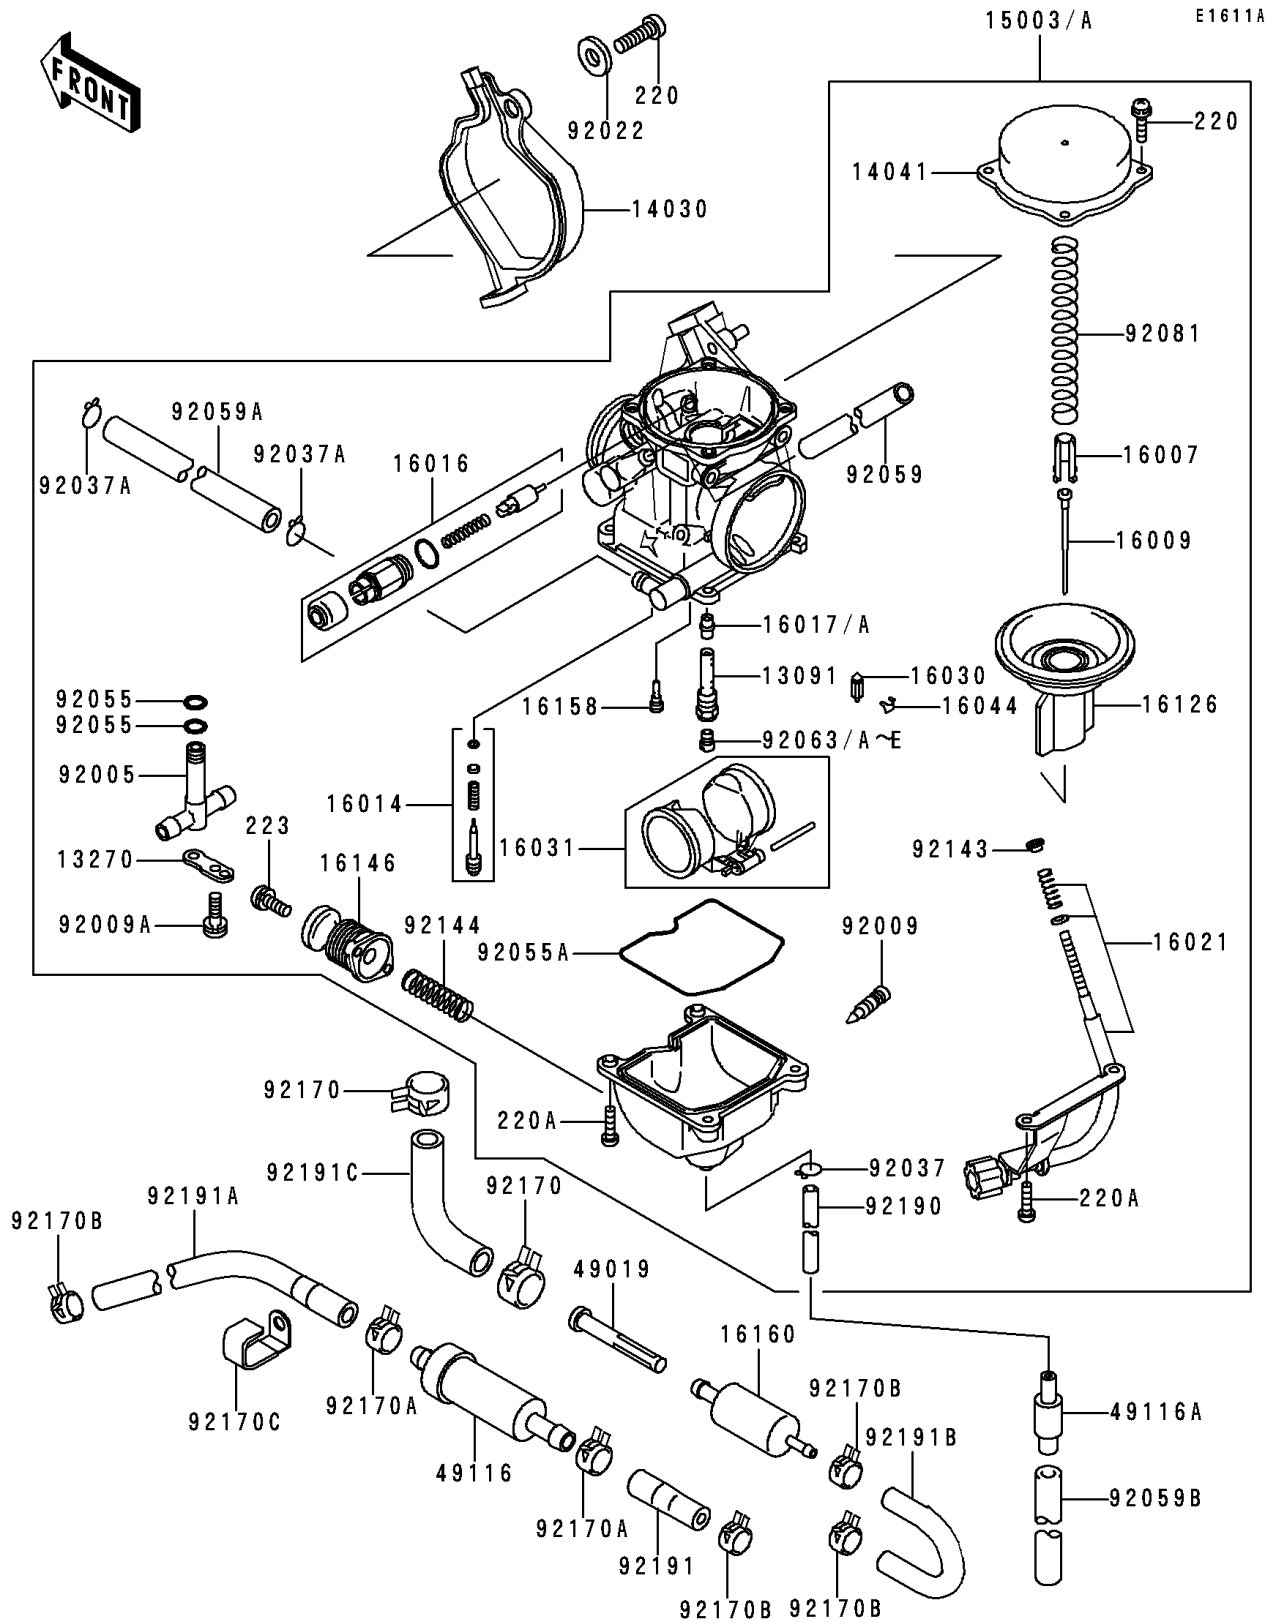

# 1999 Bayou 400 4X4 PARTS DIAGRAM

Carburetor(LF400AE532918-)

# 1999 Bayou 400 4X4 PARTS LIST

Carburetor(LF400AE532918-)

ITEM NAME	PART NUMBER	QUANTITY
HOLDER,NEEDLE JET (Ref # 13091)	13091-1259	1
PLATE,FITTING STAY (Ref # 13270)	13270-1063	1
COVER-CARBURETOR (Ref # 14030)	14030-1054	1
TOP-CHAMBER,MIXING,INSIDE (Ref # 14041)	14041-1077	1
SEAT-SPRING,THROTTLE VALVE (Ref # 16007)	16007-1120	1
NEEDLE-JET,N2LF (Ref # 16009)	16009-1870	1
SCREW-PILOT AIR (Ref # 16014)	16014-1081	1
PLUNGER,STARTER (Ref # 16016)	16016-1101	1
SCREW-THROTTLE STOP (Ref # 16021)	16021-1196	1
VALVE-FLOAT (Ref # 16030)	16030-1007	1
FLOAT (Ref # 16031)	16031-1077	1
CLAMP,FLOAT VALVE (Ref # 16044)	16044-007	1
VALVE,VACUUM (Ref # 16126)	16126-1199	1
COVER-ASSY,PUMP (Ref # 16146)	16146-1129	1
JET-SLOW,#42 (Ref # 16158)	16158-1053	1
BODY,FILTER (Ref # 16160)	16160-1151	1
FILTER-WATER (Ref # 49019)	49019-1068	1
VALVE-ASSY (Ref # 49116)	49116-1081	1
VALVE-ASSY (Ref # 49116A)	49116-1126	1
FITTING (Ref # 92005)	92005-1235	1
SCREW,DRAIN,M6X0.75 (Ref # 92009)	92009-1551	1
SCREW (Ref # 92009A)	92009-1713	1
WASHER,5.2X13X1 (Ref # 92022)	92022-1380	1
CLAMP,TUBE (Ref # 92037)	92037-1201	1
CLAMP,TUBE (Ref # 92037A)	92037-1531	2
RING-O,4.5X1.5 (Ref # 92055)	92055-1427	2
RING-O,FLOAT CHAMBER (Ref # 92055A)	92055-1518	1
TUBE,6.5X11.5X150 (Ref # 92059)	92059-1463	1
TUBE,6.5X9.5X430 (Ref # 92059A)	92059-1727	1