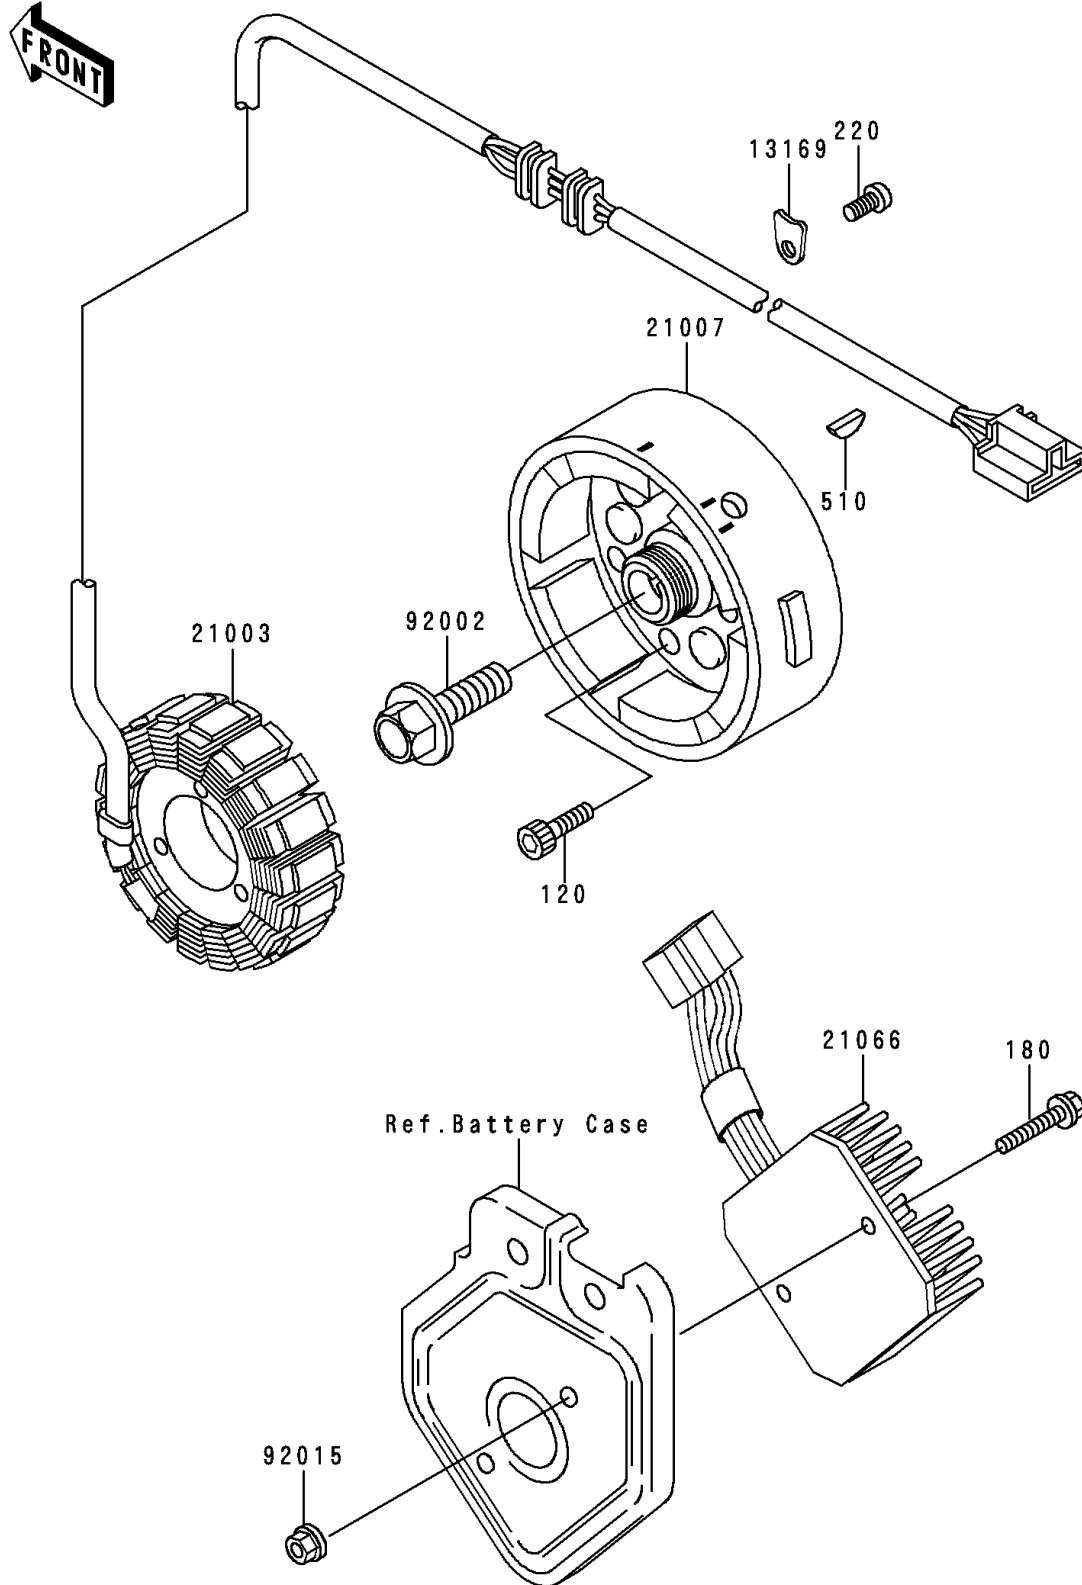

1997 Bayou 400 4X4 (Canada Only) PARTS DIAGRAM

Generator

E1810

1997 Bayou 400 4X4 (Canada Only) PARTS LIST

Generator

ITEM NAME	PART NUMBER	QUANTITY
BOLT-SOCKET,6X30 (Ref # 120)	120P0630	3
BOLT-UPSET-WS,6X25 (Ref # 180)	180D0625	2
SCREW-PAN-CROS,6X10 (Ref # 220)	220B0610	1
KEY-WOODRUFF (Ref # 510)	510A4200	1
PLATE,HARNESS (Ref # 13169)	13169-1788	1
STATOR (Ref # 21003)	21003-1243	1
ROTOR,GENERATOR (Ref # 21007)	21007-1243	1
REGULATOR-VOLTAGE (Ref # 21066)	21066-1078	1
BOLT,FLANGED,12X40 (Ref # 92002)	92002-1693	1
NUT,FLANGED,6MM,BLACK (Ref # 92015)	92015-1233	2