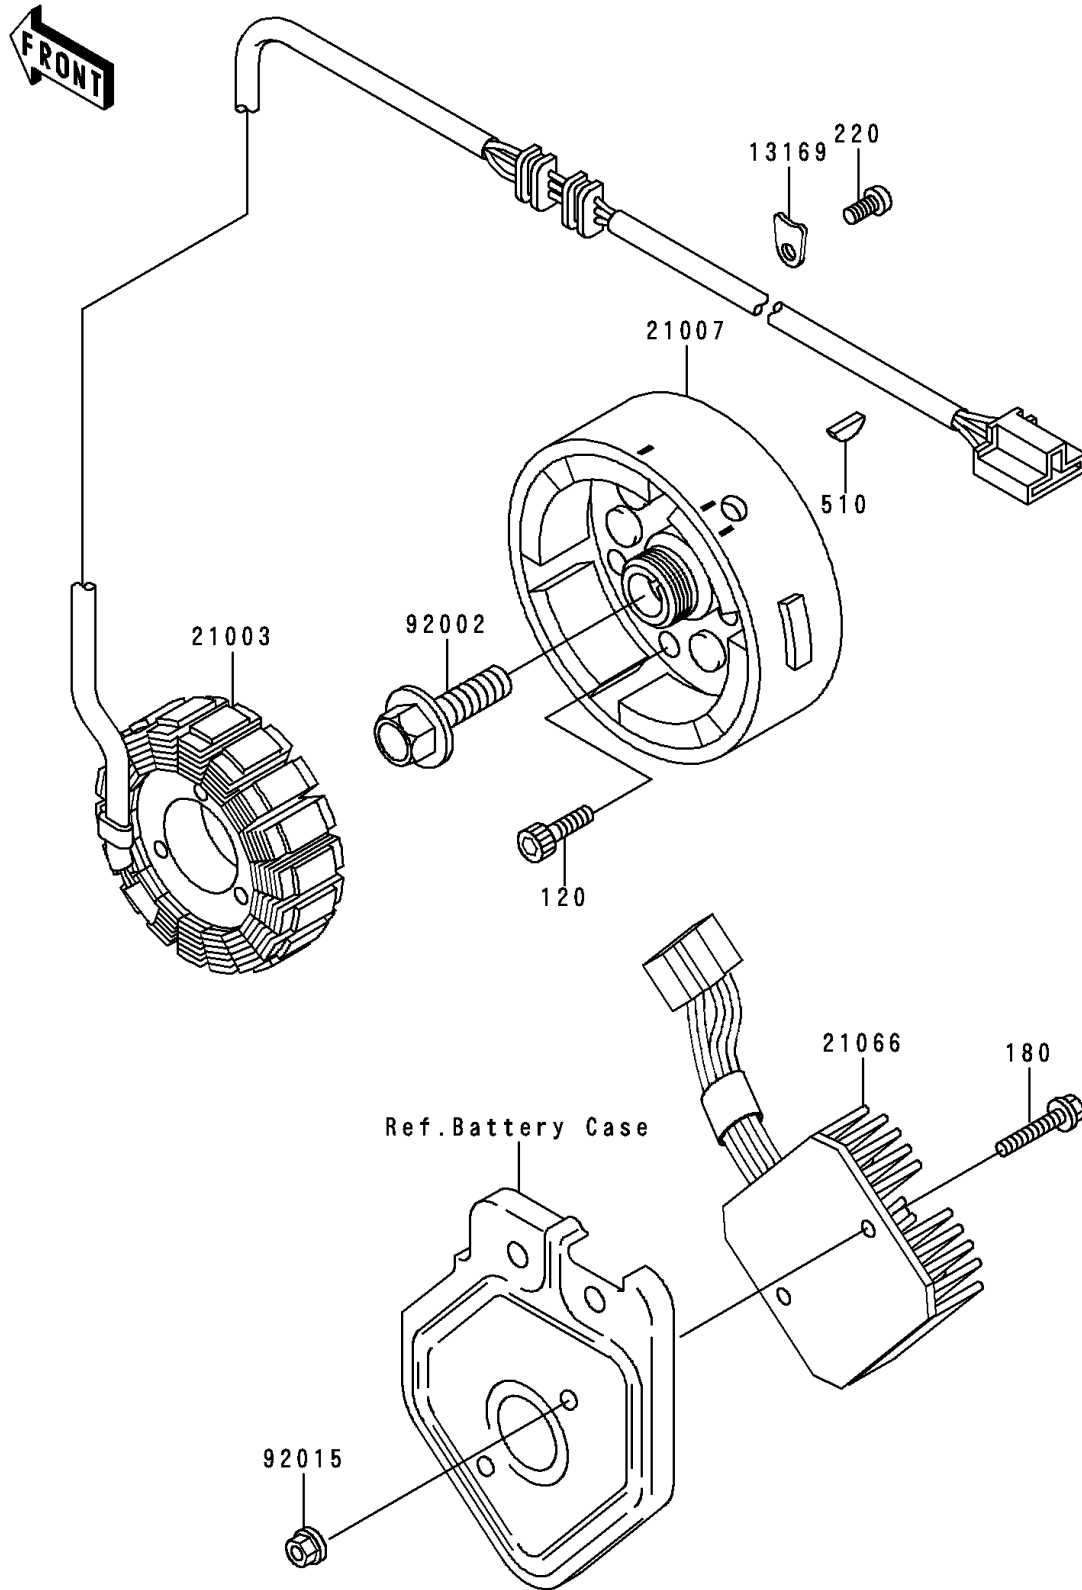

1998 Bayou 400 4X4 PARTS DIAGRAM

Generator

E1810

1998 Bayou 400 4X4 PARTS LIST

Generator

ITEM NAME	PART NUMBER	QUANTITY
BOLT-SOCKET,6X30 (Ref # 120)	120P0630	3
BOLT-UPSET-WS,6X25 (Ref # 180)	180D0625	2
SCREW-PAN-CROS,6X10 (Ref # 220)	220B0610	1
KEY-WOODRUFF (Ref # 510)	510A4200	1
PLATE,HARNESS (Ref # 13169)	13169-1788	1
STATOR (Ref # 21003)	21003-1243	1
ROTOR,GENERATOR (Ref # 21007)	21007-1243	1
REGULATOR-VOLTAGE (Ref # 21066)	21066-1078	1
BOLT,FLANGED,12X40 (Ref # 92002)	92002-1693	1
NUT,FLANGED,6MM,BLACK (Ref # 92015)	92015-1233	2