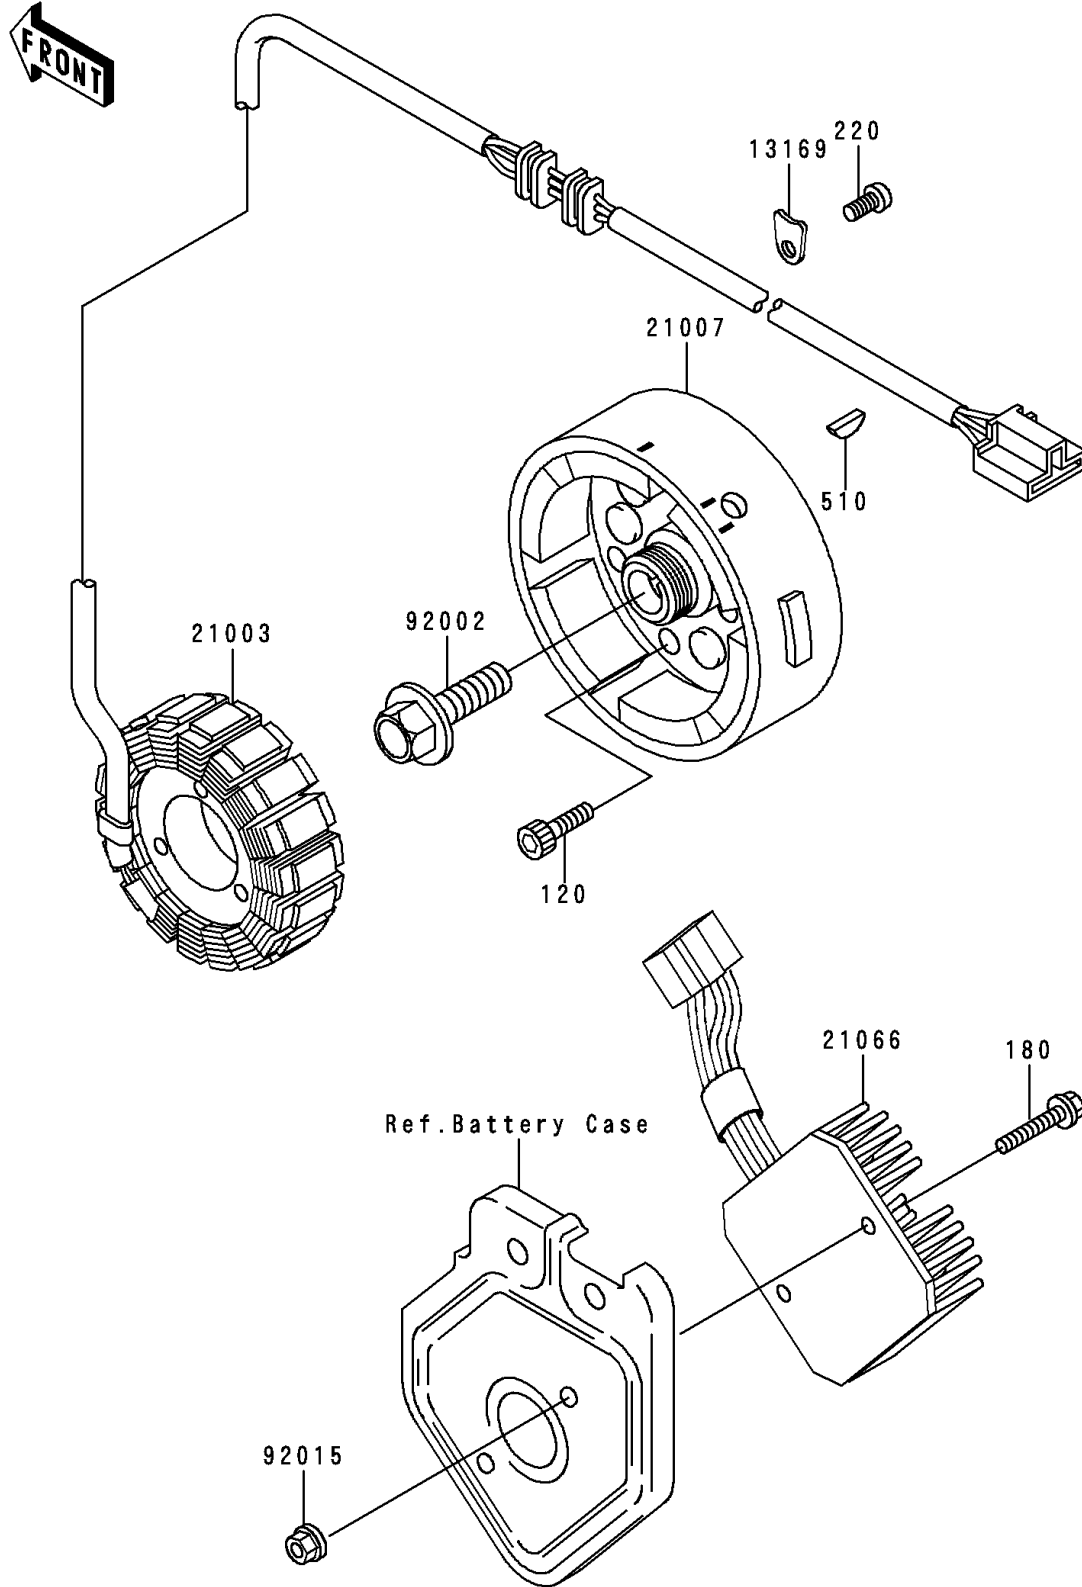

1998 Bayou 400 4X4 PARTS DIAGRAM

Generator

E1810

1998 Bayou 400 4X4 PARTS LIST

Generator

ITEM NAME	PART NUMBER	QUANTITY
BOLT-SOCKET,6X30 (Ref # 120)	120P0630	3
BOLT-UPSET-WS,6X25 (Ref # 180)	180D0625	2
SCREW-PAN-CROS,6X10 (Ref # 220)	220B0610	1
KEY-WOODRUFF (Ref # 510)	510A4200	1
PLATE,HARNESS (Ref # 13169)	13169-1788	1
STATOR (Ref # 21003)	21003-1243	1
ROTOR,GENERATOR (Ref # 21007)	21007-1243	1
REGULATOR-VOLTAGE (Ref # 21066)	21066-1078	1
BOLT,FLANGED,12X40 (Ref # 92002)	92002-1693	1
NUT,FLANGED,6MM,BLACK (Ref # 92015)	92015-1233	2