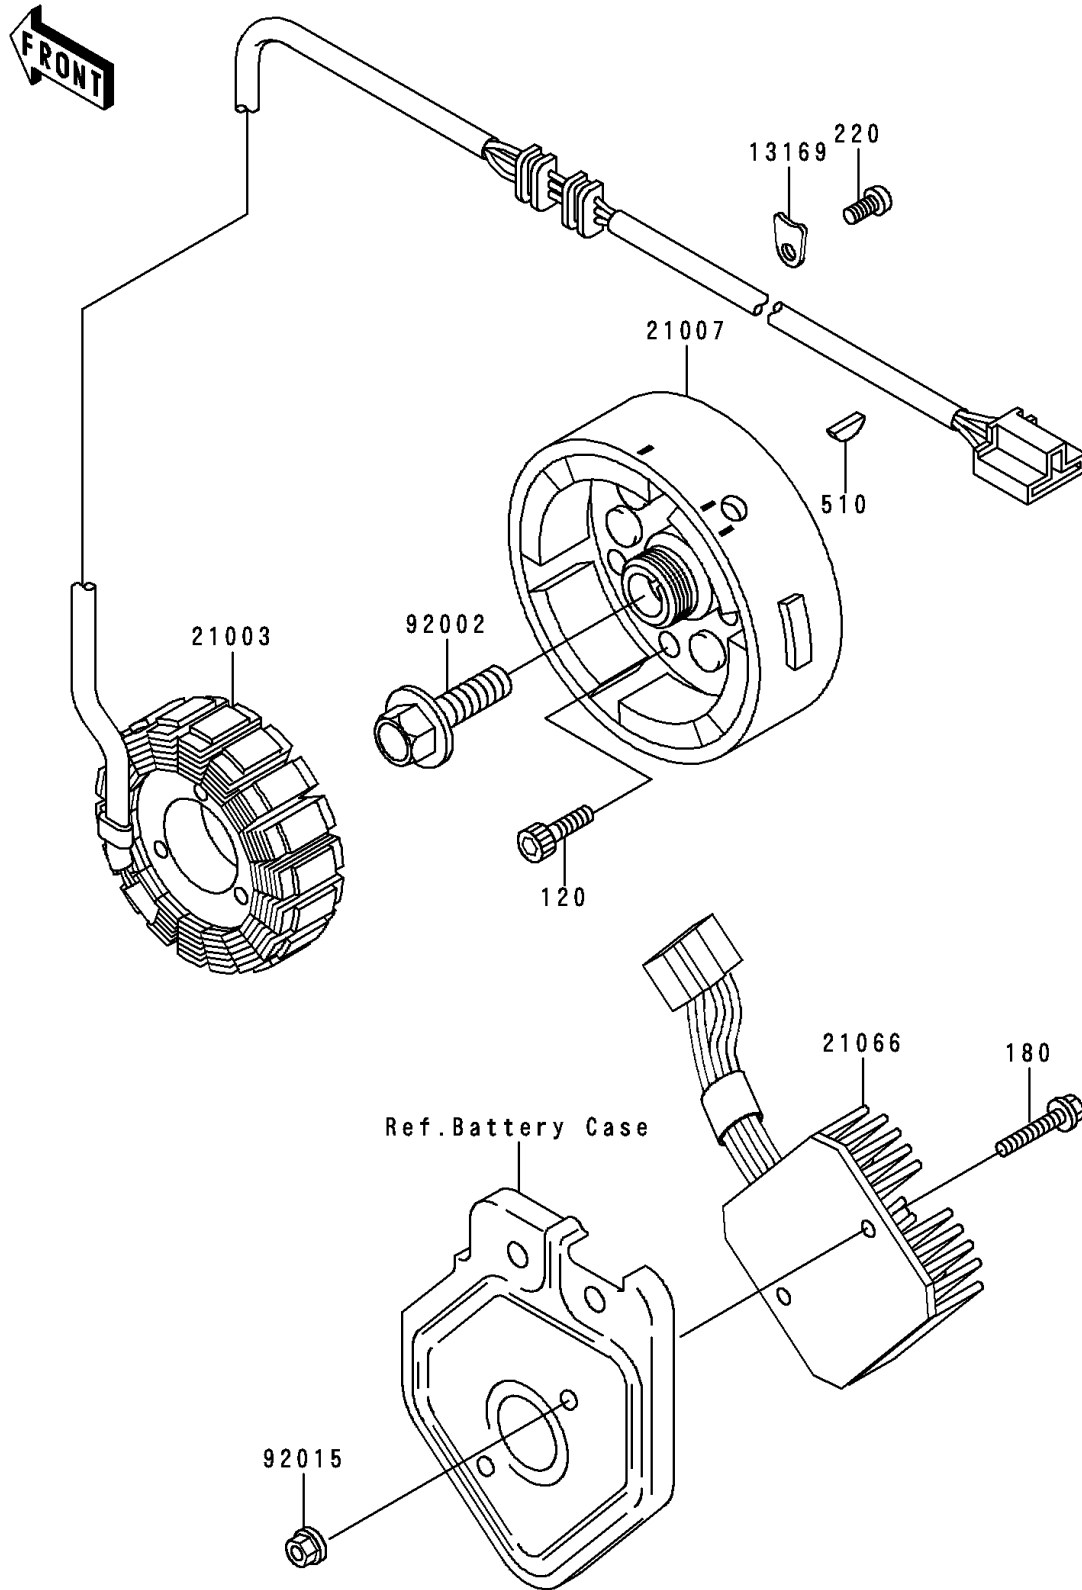

1999 Bayou 400 4X4 PARTS DIAGRAM

Generator

E1810

1999 Bayou 400 4X4 PARTS LIST

Generator

ITEM NAME	PART NUMBER	QUANTITY
BOLT-SOCKET,6X30 (Ref # 120)	120P0630	3
BOLT-UPSET-WS,6X25 (Ref # 180)	180D0625	2
SCREW-PAN-CROS,6X10 (Ref # 220)	220B0610	1
KEY-WOODRUFF (Ref # 510)	510A4200	1
PLATE,HARNESS (Ref # 13169)	13169-1788	1
STATOR (Ref # 21003)	21003-1243	1
ROTOR,GENERATOR (Ref # 21007)	21007-1243	1
REGULATOR-VOLTAGE (Ref # 21066)	21066-1078	1
BOLT,FLANGED,12X40 (Ref # 92002)	92002-1693	1
NUT,FLANGED,6MM,BLACK (Ref # 92015)	92015-1233	2