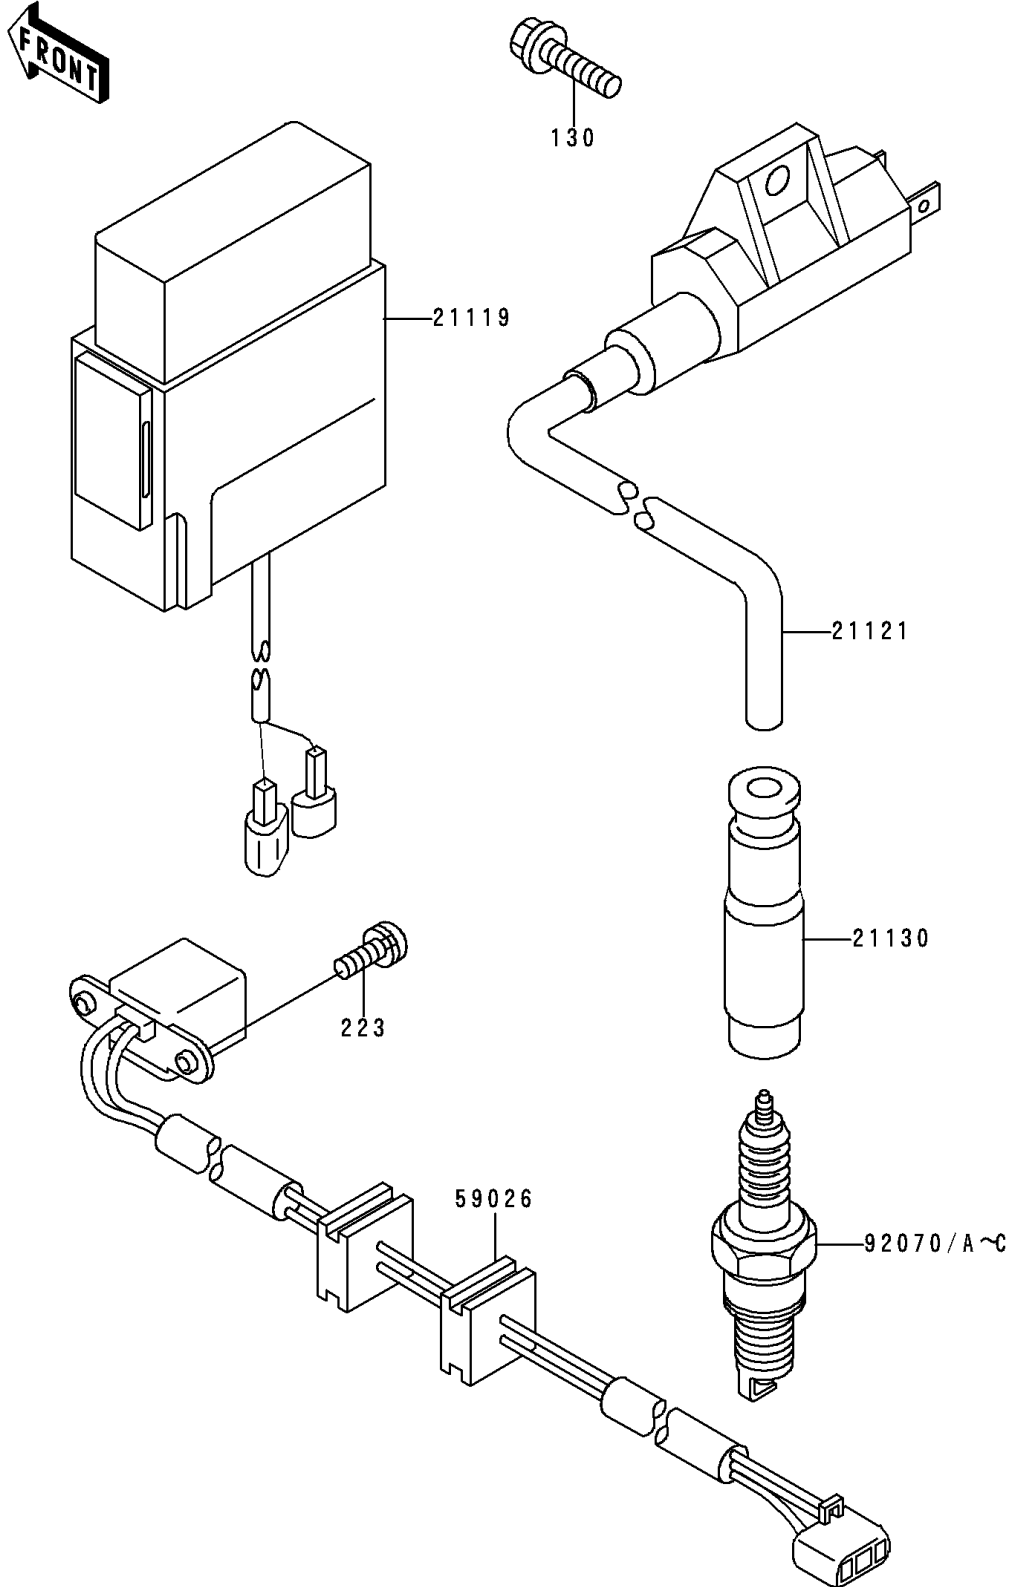

1996 Bayou 400 4X4 PARTS DIAGRAM

Ignition System

E 1830

1996 Bayou 400 4X4 PARTS LIST

Ignition System

ITEM NAME	PART NUMBER	QUANTITY
BOLT-FLANGED (Ref # 130)	130D0616	1
SCREW-PAN-WS-CROS (Ref # 223)	223B0514	2
IGNITER (Ref # 21119)	21119-1341	1
COIL-IGNITION (Ref # 21121)	21121-1160	1
CAP-SPARK PLUG (Ref # 21130)	21130-1071	1
COIL-PULSING (Ref # 59026)	59026-1110	1
PLUG-SPARK,X24EP-U9(ND) (Ref # 92070C)		1
PLUG-SPARK,DPR8EA-9(NGK) (Ref # 92070)	92070-1065	1
PLUG-SPARK,DP8EA-9(NGK) (Ref # 92070A)	92070-1066	1
PLUG-SPARK,X24EPR-U9(ND) (Ref # 92070B)		1