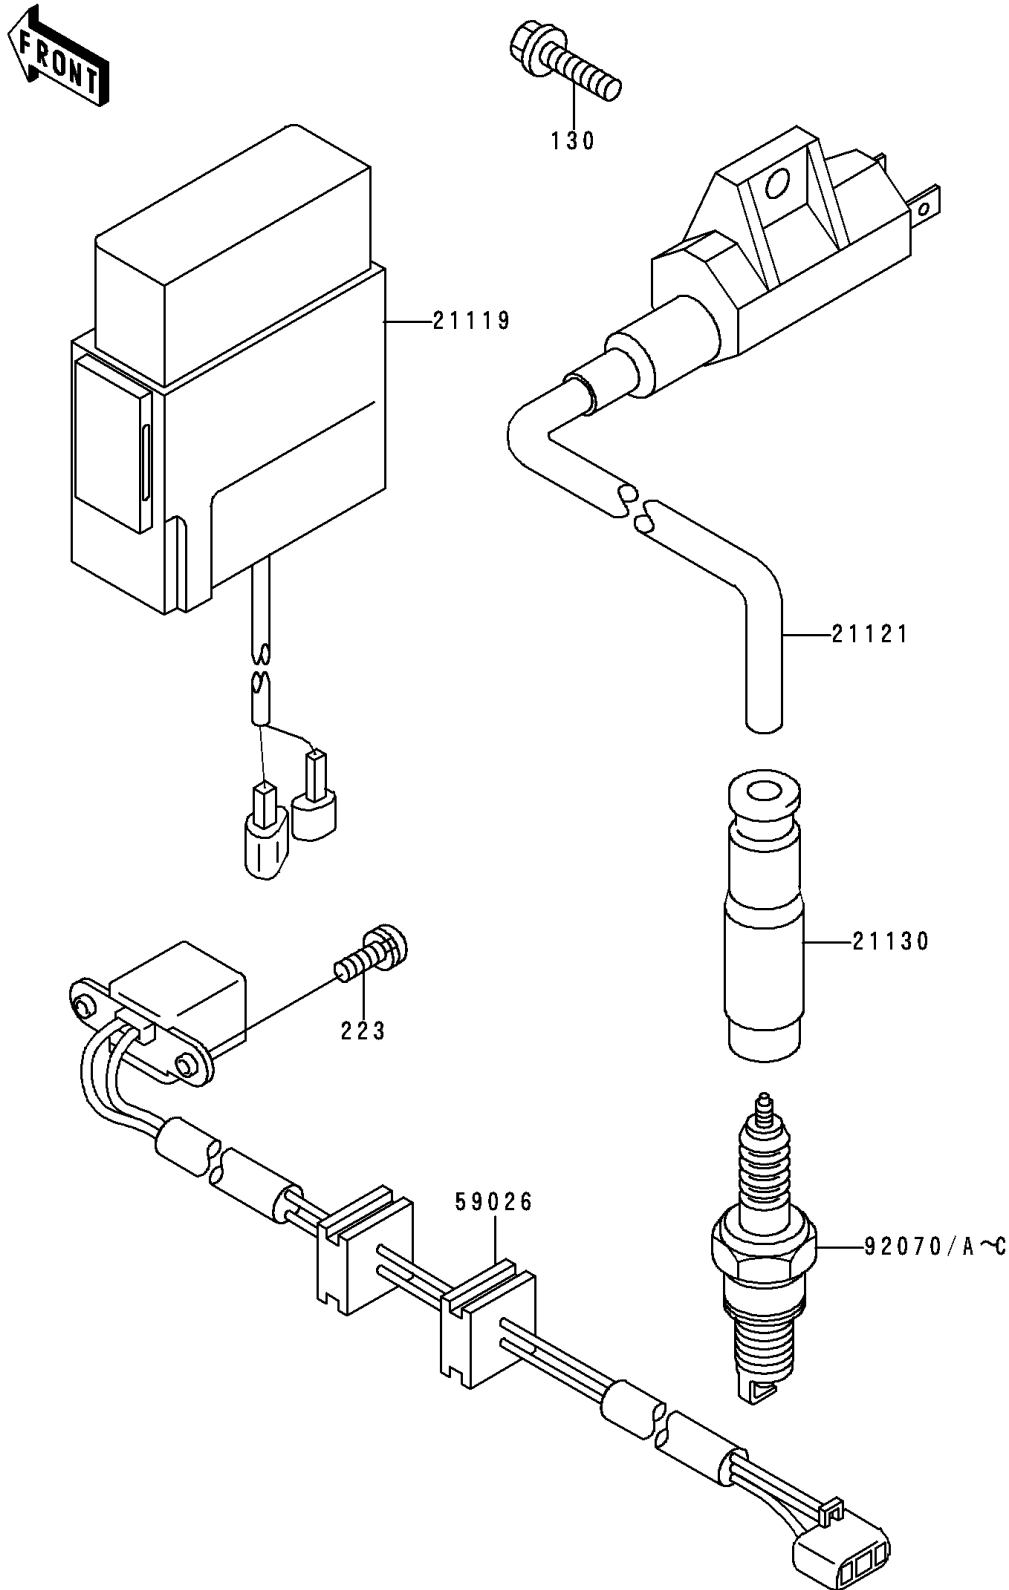

1998 Bayou 400 4X4 PARTS DIAGRAM

Ignition System

E 1830

1998 Bayou 400 4X4 PARTS LIST

Ignition System

ITEM NAME	PART NUMBER	QUANTITY
BOLT-FLANGED (Ref # 130)	130D0616	1
SCREW-PAN-WS-CROS (Ref # 223)	223B0514	2
IGNITER (Ref # 21119)	21119-1341	1
COIL-IGNITION (Ref # 21121)	21121-1160	1
CAP-SPARK PLUG (Ref # 21130)	21130-1071	1
COIL-PULSING (Ref # 59026)	59026-1110	1
PLUG-SPARK,DPR8EA-9(NGK) (Ref # 92070)	92070-1065	1
PLUG-SPARK,DP8EA-9(NGK) (Ref # 92070A)	92070-1066	1
PLUG-SPARK,X24EPR-U9(ND) (Ref # 92070B)		1
PLUG-SPARK,X24EP-U9(ND) (Ref # 92070C)		1