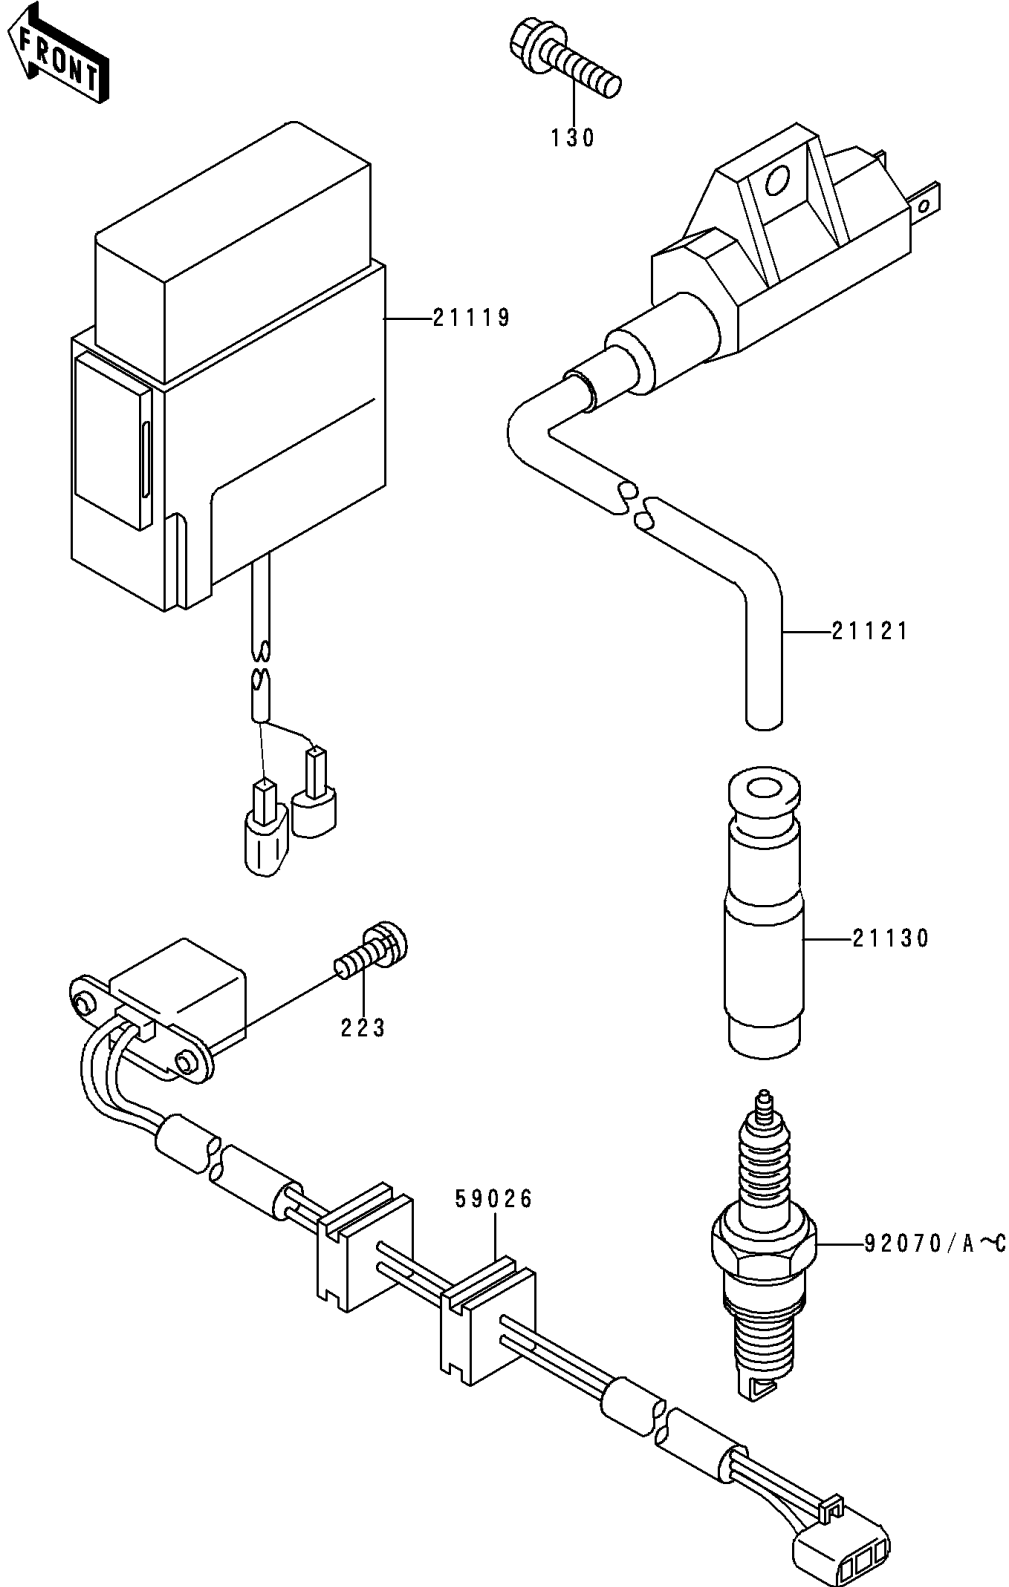

1999 Bayou 400 4X4 PARTS DIAGRAM

Ignition System

E 1830

1999 Bayou 400 4X4 PARTS LIST

Ignition System

ITEM NAME	PART NUMBER	QUANTITY
BOLT-FLANGED (Ref # 130)	130D0616	1
SCREW-PAN-WS-CROS (Ref # 223)	223B0514	2
IGNITER (Ref # 21119)	21119-1341	1
COIL-IGNITION (Ref # 21121)	21121-1160	1
CAP-SPARK PLUG (Ref # 21130)	21130-1071	1
COIL-PULSING (Ref # 59026)	59026-1110	1
PLUG-SPARK,DPR8EA-9(NGK) (Ref # 92070)	92070-1065	1
PLUG-SPARK,DP8EA-9(NGK) (Ref # 92070A)	92070-1066	1
PLUG-SPARK,X24EPR-U9(ND) (Ref # 92070B)		1
PLUG-SPARK,X24EP-U9(ND) (Ref # 92070C)		1