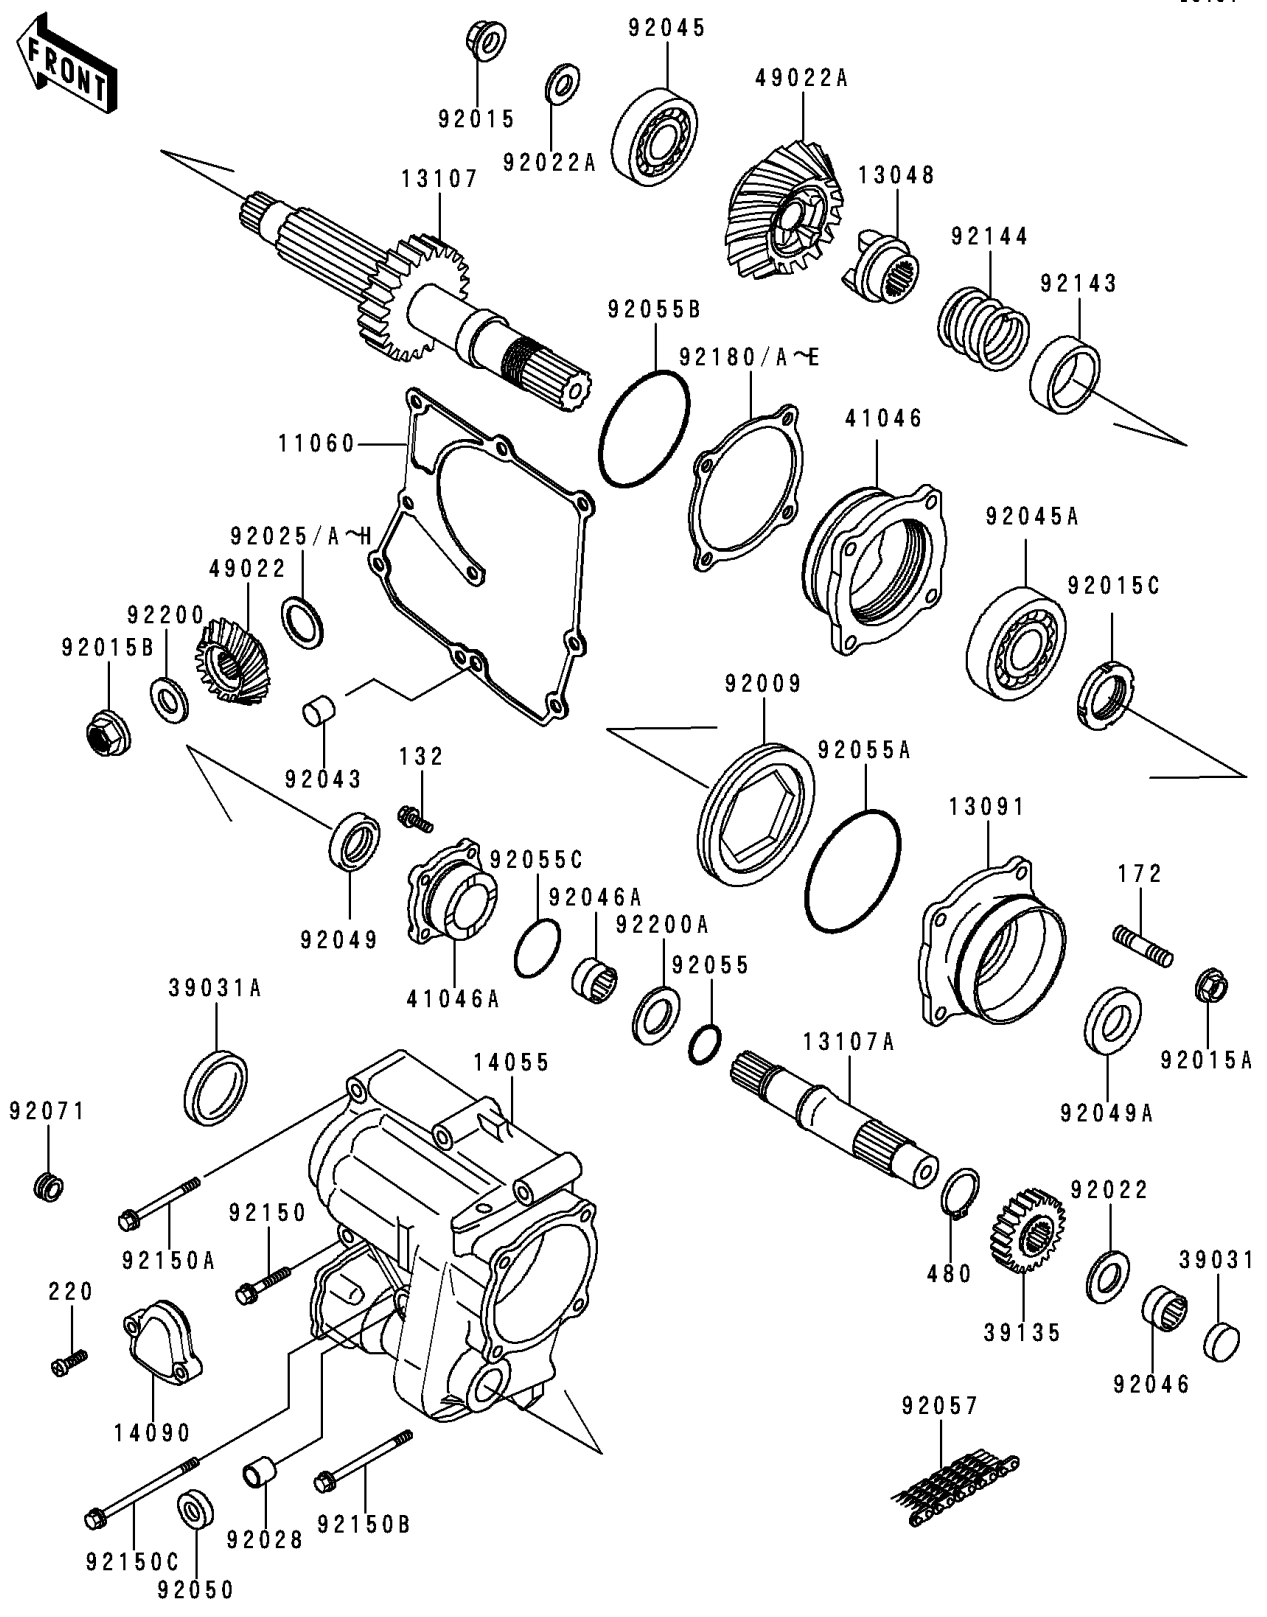

1998 Bayou 400 4X4 PARTS DIAGRAM

Front Bevel Gear

E3131

1998 Bayou 400 4X4 PARTS LIST

Front Bevel Gear

ITEM NAME	PART NUMBER	QUANTITY
GASKET,GEAR CASE (Ref # 11060)	11060-1708	1
CAM-DAMPER (Ref # 13048)	13048-1078	1
HOLDER,GEAR CASE (Ref # 13091)	13091-1764	1
SHAFT,FRONT BEVEL,23T (Ref # 13107)	13107-1323	1
SHAFT,FRONT BEVEL (Ref # 13107A)	13107-1332	1
CASE-GEAR,FRONT BEVEL (Ref # 14055)	14055-1122	1
COVER (Ref # 14090)	14090-1135	1
CAP-END (Ref # 39031)	39031-1061	1
CAP-END (Ref # 39031A)	39031-1062	1
SPROCKET-DRIVEN,23T (Ref # 39135)	39135-1054	1
HOUSING-BEARING (Ref # 41046)	41046-1094	1
HOUSING-BEARING (Ref # 41046A)	41046-1095	1
GEAR-BEVEL (Ref # 49022)	49022-1126	1
GEAR-BEVEL (Ref # 49022A)	49022-1127	1
SCREW (Ref # 92009)	92009-1667	1
NUT,FLANGED,14MM (Ref # 92015)	92015-1341	1
NUT,8MM (Ref # 92015A)	92015-1402	4
NUT (Ref # 92015B)	92015-1581	1
NUT,30MM (Ref # 92015C)	92015-1858	1
WASHER,20.3X36X1.5 (Ref # 92022)	92022-1489	1
WASHER,14.2X28X2.6 (Ref # 92022A)	92022-1688	1
SHIM,25.3X36X0.15 (Ref # 92025)	92025-1688	AR
SHIM,25.3X36X0.50 (Ref # 92025A)	92025-1689	AR
SHIM,25.3X36X0.60 (Ref # 92025B)	92025-1690	AR
SHIM,25.3X36X0.70 (Ref # 92025C)	92025-1691	AR
SHIM,25.3X36X0.80 (Ref # 92025D)	92025-1692	AR
SHIM,25.3X36X0.90 (Ref # 92025E)	92025-1693	AR
SHIM,25.3X36X1.00 (Ref # 92025F)	92025-1694	AR
SHIM,25.3X36X1.10 (Ref # 92025G)	92025-1695	AR