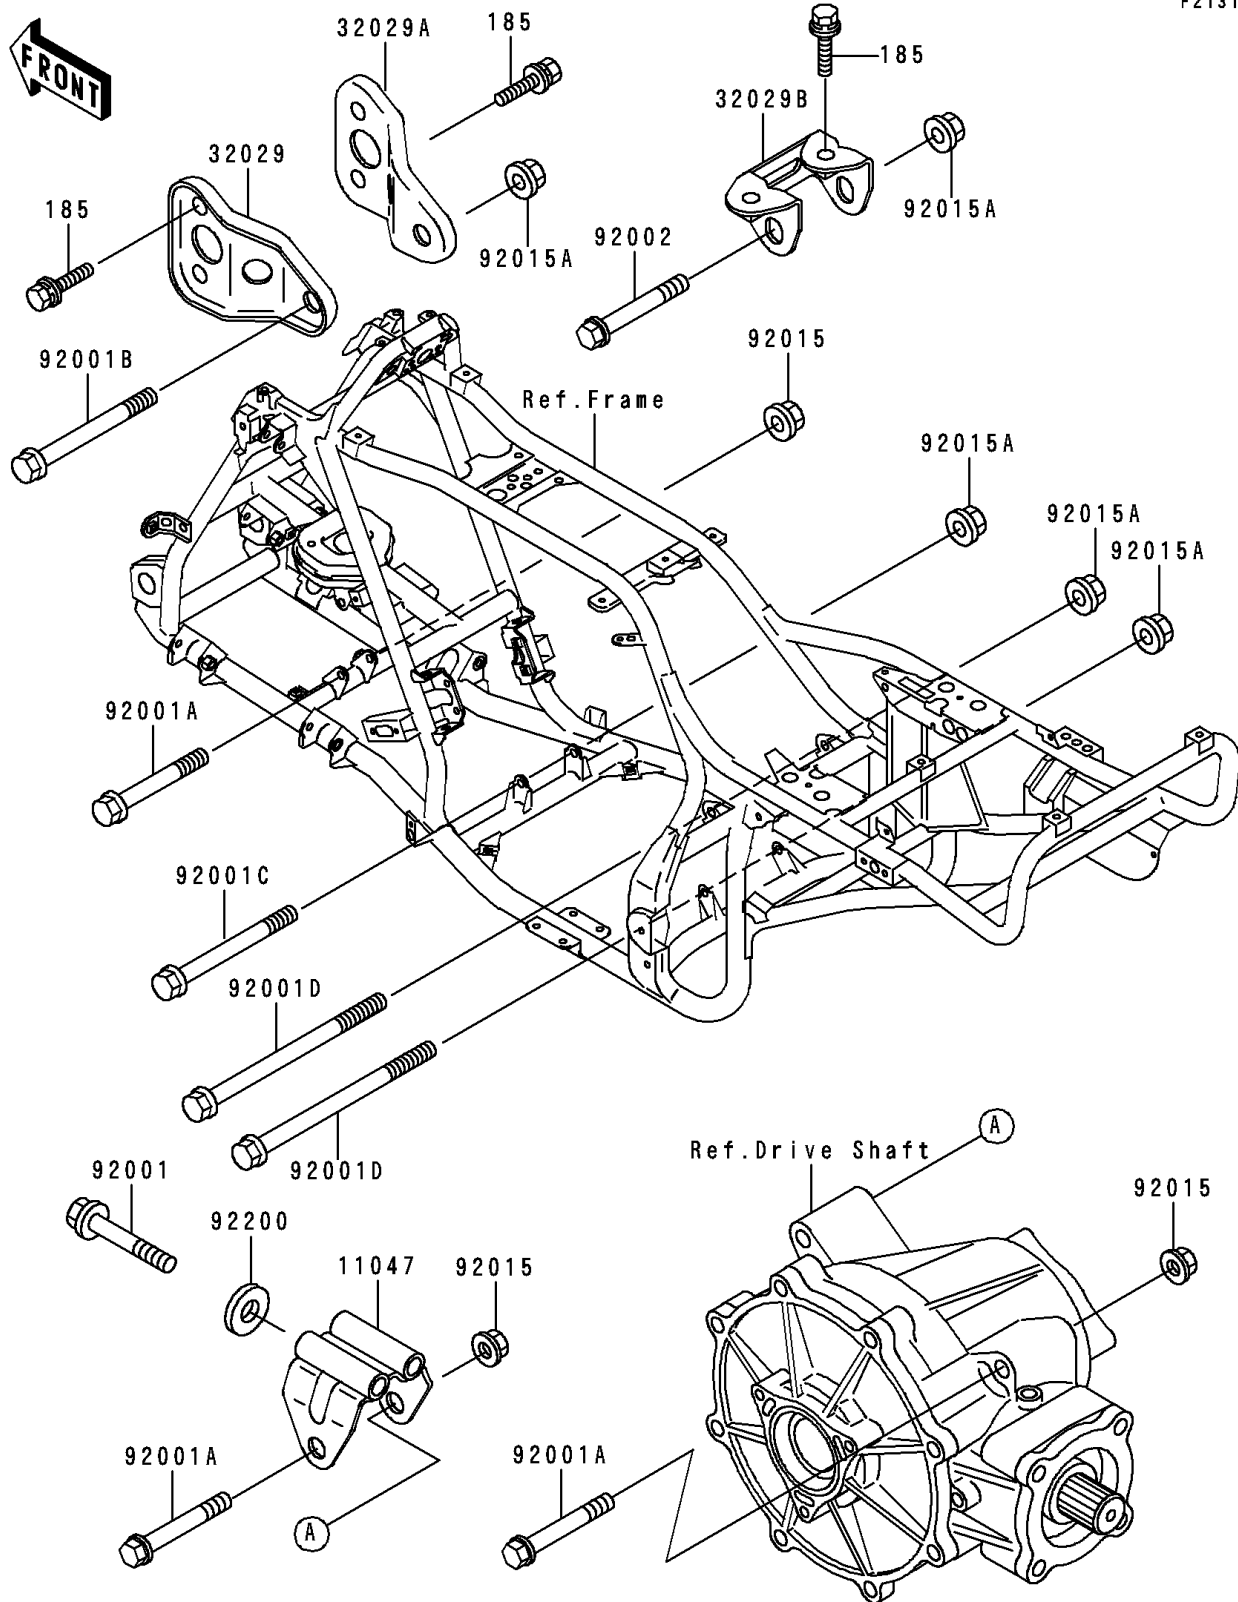

# 1997 Bayou 400 4X4 (Canada Only) PARTS DIAGRAM

## Frame Fittings

F2131

## 1997 Bayou 400 4X4 (Canada Only) PARTS LIST

### Frame Fittings

ITEM NAME	PART NUMBER	QUANTITY
BOLT-UPSET-WSP-SMALL (Ref # 185)	185J0816	6
BRACKET,DIFF FITTING (Ref # 11047)	11047-1571	1
BRACKET-ENGINE,FR,UPP,LH (Ref # 32029)	32029-1806	1
BRACKET-ENGINE,FR,UPP,RH (Ref # 32029A)	32029-1807	1
BRACKET-ENGINE,HEAD (Ref # 32029B)	32029-1808	1
BOLT,8X65 (Ref # 92001)	92001-1375	2
BOLT,FLANGED,10X70 (Ref # 92001A)	92001-1618	3
BOLT,FLANGED,10X125 (Ref # 92001B)	92001-1720	1
BOLT,FLANGED,10X115,BLACK (Ref # 92001C)	92001-1780	1
BOLT,FLANGED,10X160,BLACK (Ref # 92001D)	92001-1953	2
BOLT,FLANGED,10X61 (Ref # 92002)	92002-1738	1
NUT,FLANGED,10MM (Ref # 92015)	92015-1335	3
NUT,FLANGED,10MM (Ref # 92015A)	92015-1727	5
WASHER,8.5X20X2.3 (Ref # 92200)	92200-1055	2