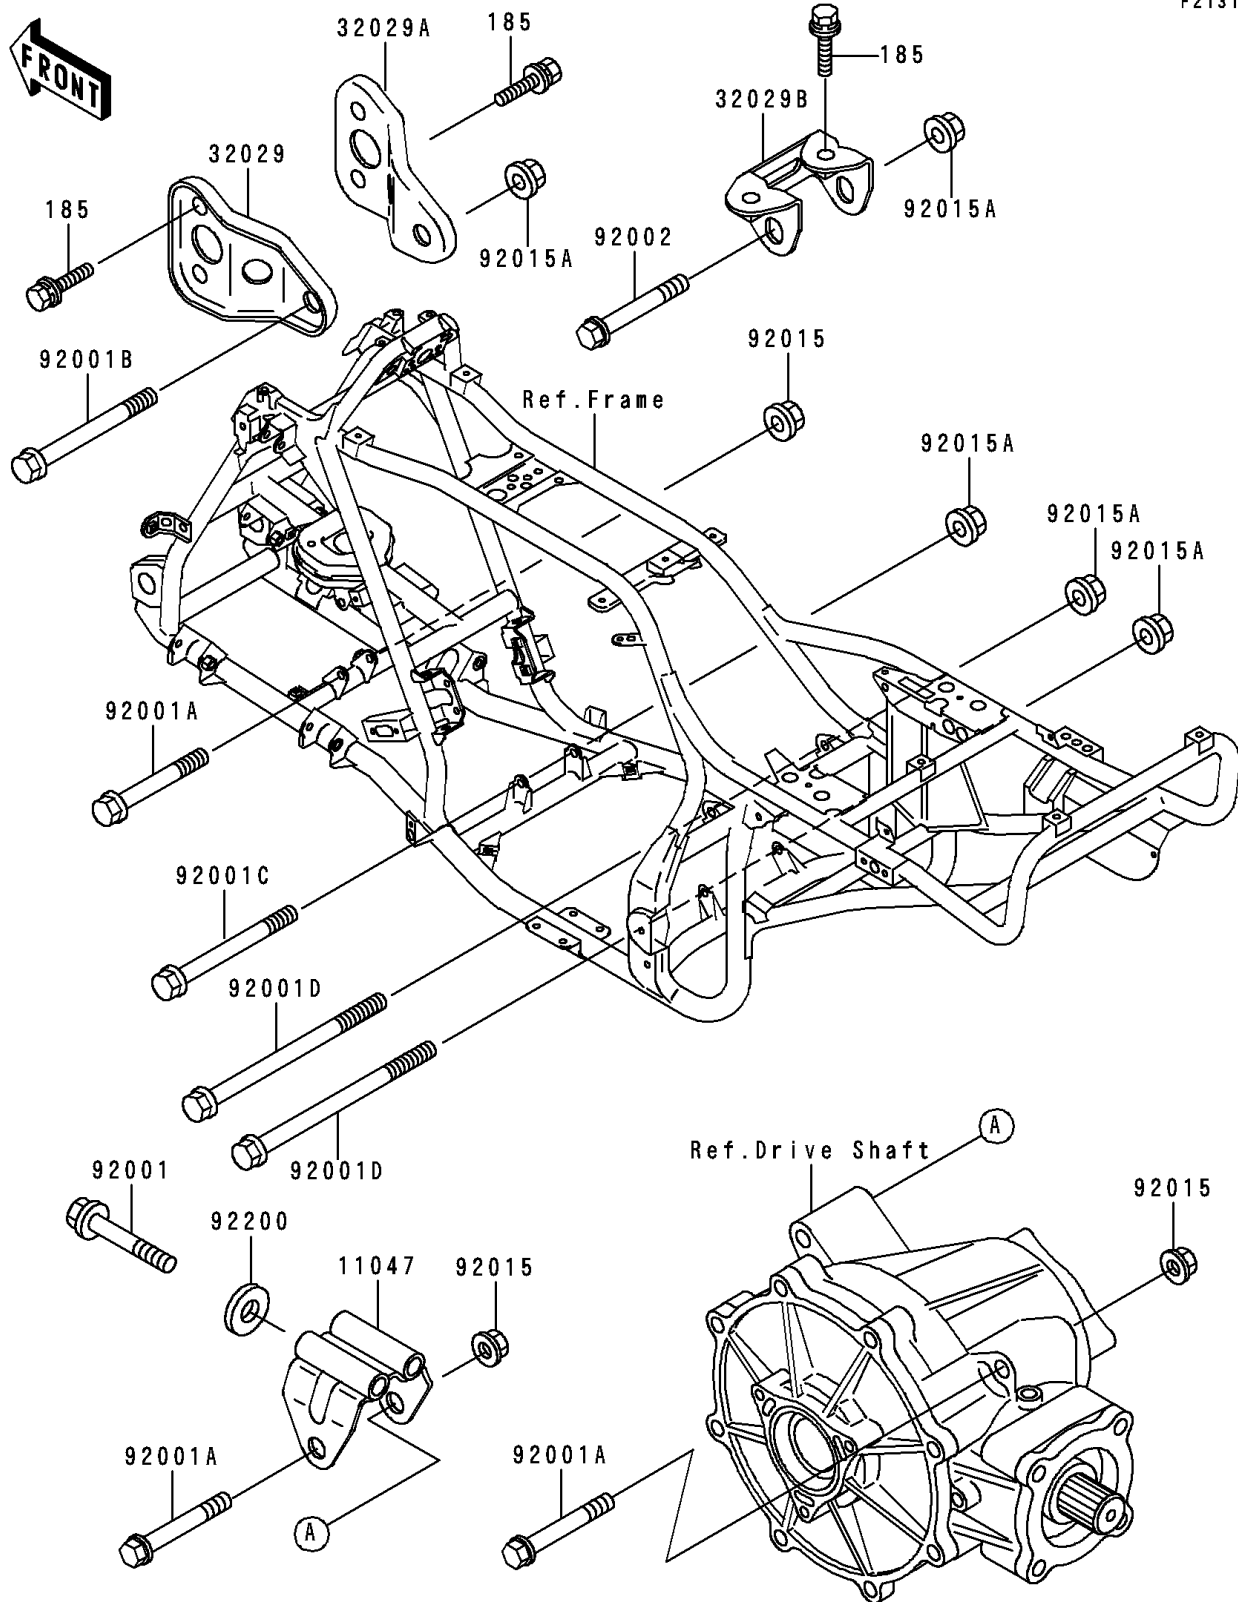

1997 Bayou 400 4X4 (Canada Only) PARTS DIAGRAM

Frame Fittings

F2131

1997 Bayou 400 4X4 (Canada Only) PARTS LIST

Frame Fittings

ITEM NAME	PART NUMBER	QUANTITY
BOLT-UPSET-WSP-SMALL (Ref # 185)	185J0816	6
BRACKET,DIFF FITTING (Ref # 11047)	11047-1571	1
BRACKET-ENGINE,FR,UPP,LH (Ref # 32029)	32029-1806	1
BRACKET-ENGINE,FR,UPP,RH (Ref # 32029A)	32029-1807	1
BRACKET-ENGINE,HEAD (Ref # 32029B)	32029-1808	1
BOLT,8X65 (Ref # 92001)	92001-1375	2
BOLT,FLANGED,10X70 (Ref # 92001A)	92001-1618	3
BOLT,FLANGED,10X125 (Ref # 92001B)	92001-1720	1
BOLT,FLANGED,10X115,BLACK (Ref # 92001C)	92001-1780	1
BOLT,FLANGED,10X160,BLACK (Ref # 92001D)	92001-1953	2
BOLT,FLANGED,10X61 (Ref # 92002)	92002-1738	1
NUT,FLANGED,10MM (Ref # 92015)	92015-1335	3
NUT,FLANGED,10MM (Ref # 92015A)	92015-1727	5
WASHER,8.5X20X2.3 (Ref # 92200)	92200-1055	2