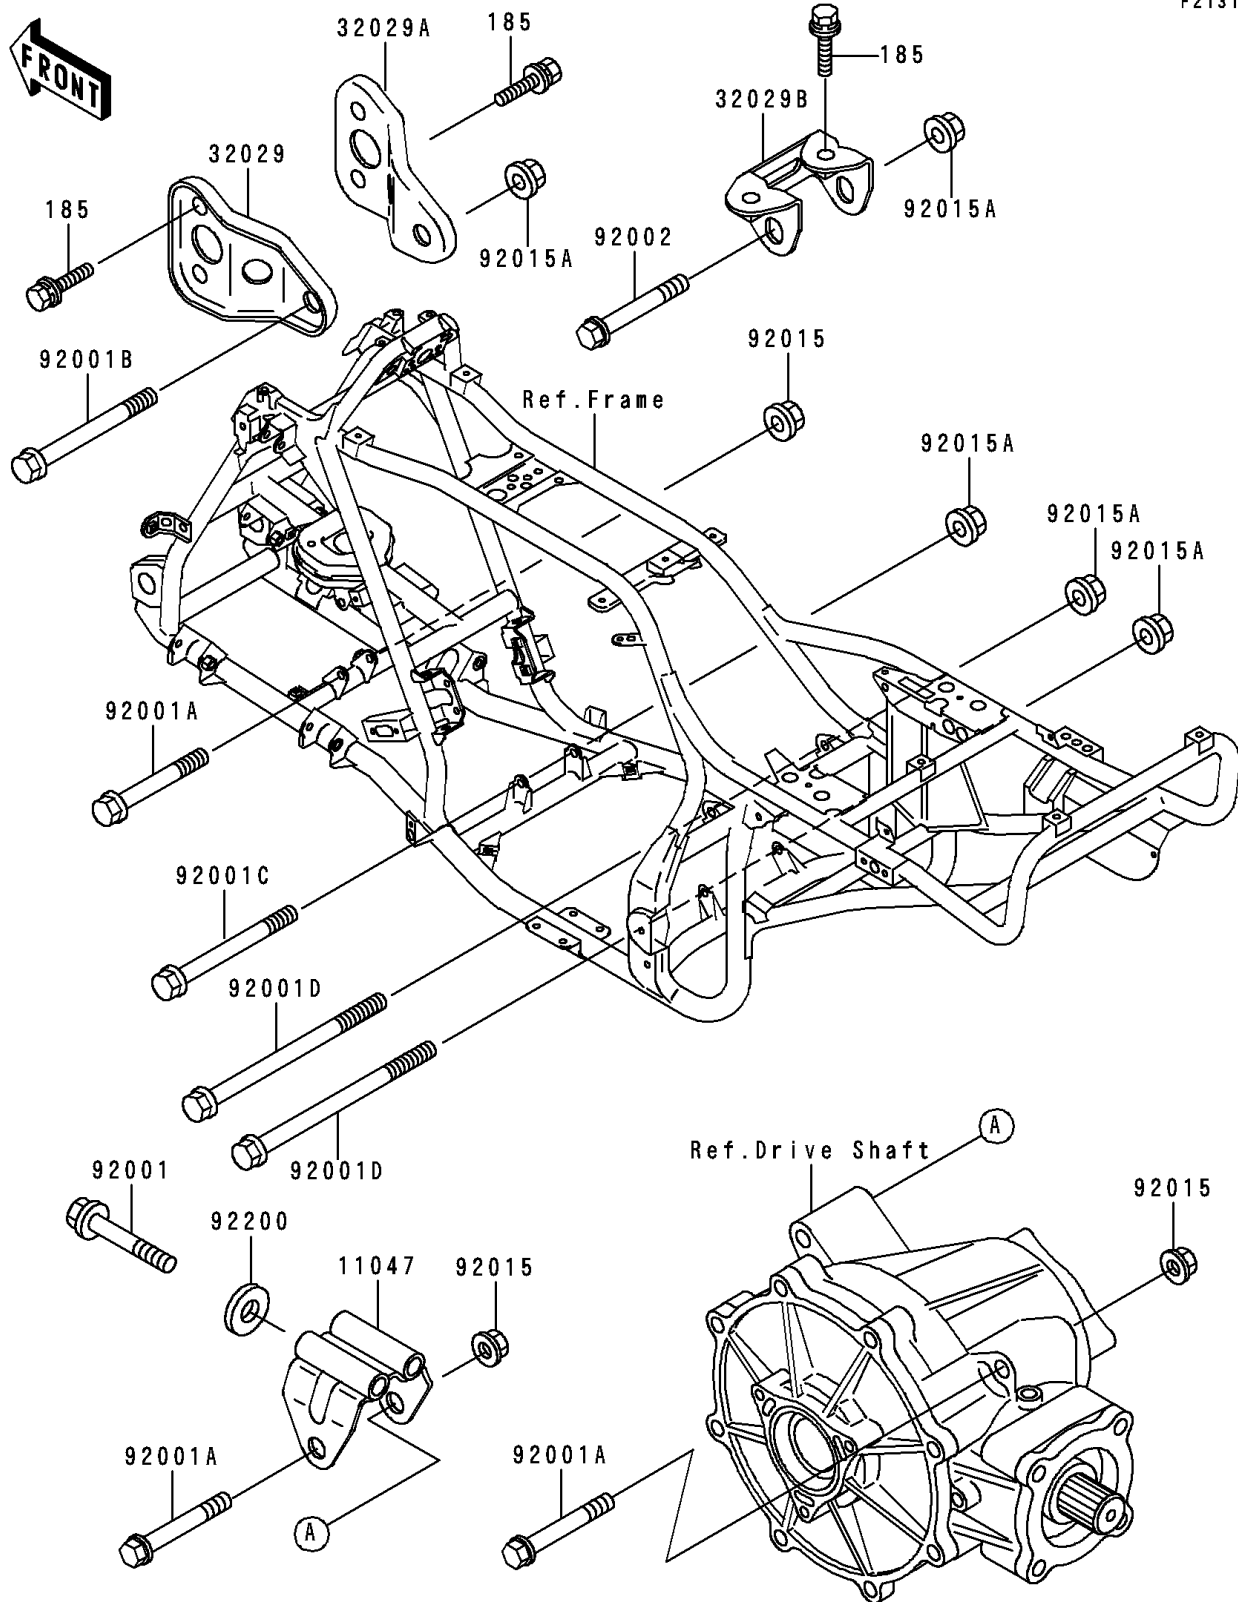

1999 Bayou 400 4X4 PARTS DIAGRAM

Frame Fittings

F2131

1999 Bayou 400 4X4 PARTS LIST

Frame Fittings

ITEM NAME	PART NUMBER	QUANTITY
BOLT-UPSET-WSP-SMALL (Ref # 185)	185J0816	6
BRACKET,DIFF FITTING (Ref # 11047)	11047-1571	1
BRACKET-ENGINE,FR,UPP,LH (Ref # 32029)	32029-1806	1
BRACKET-ENGINE,FR,UPP,RH (Ref # 32029A)	32029-1807	1
BRACKET-ENGINE,HEAD (Ref # 32029B)	32029-1808	1
BOLT,8X65 (Ref # 92001)	92001-1375	2
BOLT,FLANGED,10X70 (Ref # 92001A)	92001-1618	3
BOLT,FLANGED,10X125 (Ref # 92001B)	92001-1720	1
BOLT,FLANGED,10X115,BLACK (Ref # 92001C)	92001-1780	1
BOLT,FLANGED,10X160,BLACK (Ref # 92001D)	92001-1953	2
BOLT,FLANGED,10X61 (Ref # 92002)	92002-1738	1
NUT,FLANGED,10MM (Ref # 92015)	92015-1335	3
NUT,FLANGED,10MM (Ref # 92015A)	92015-1727	5
WASHER,8.5X20X2.3 (Ref # 92200)	92200-1055	2