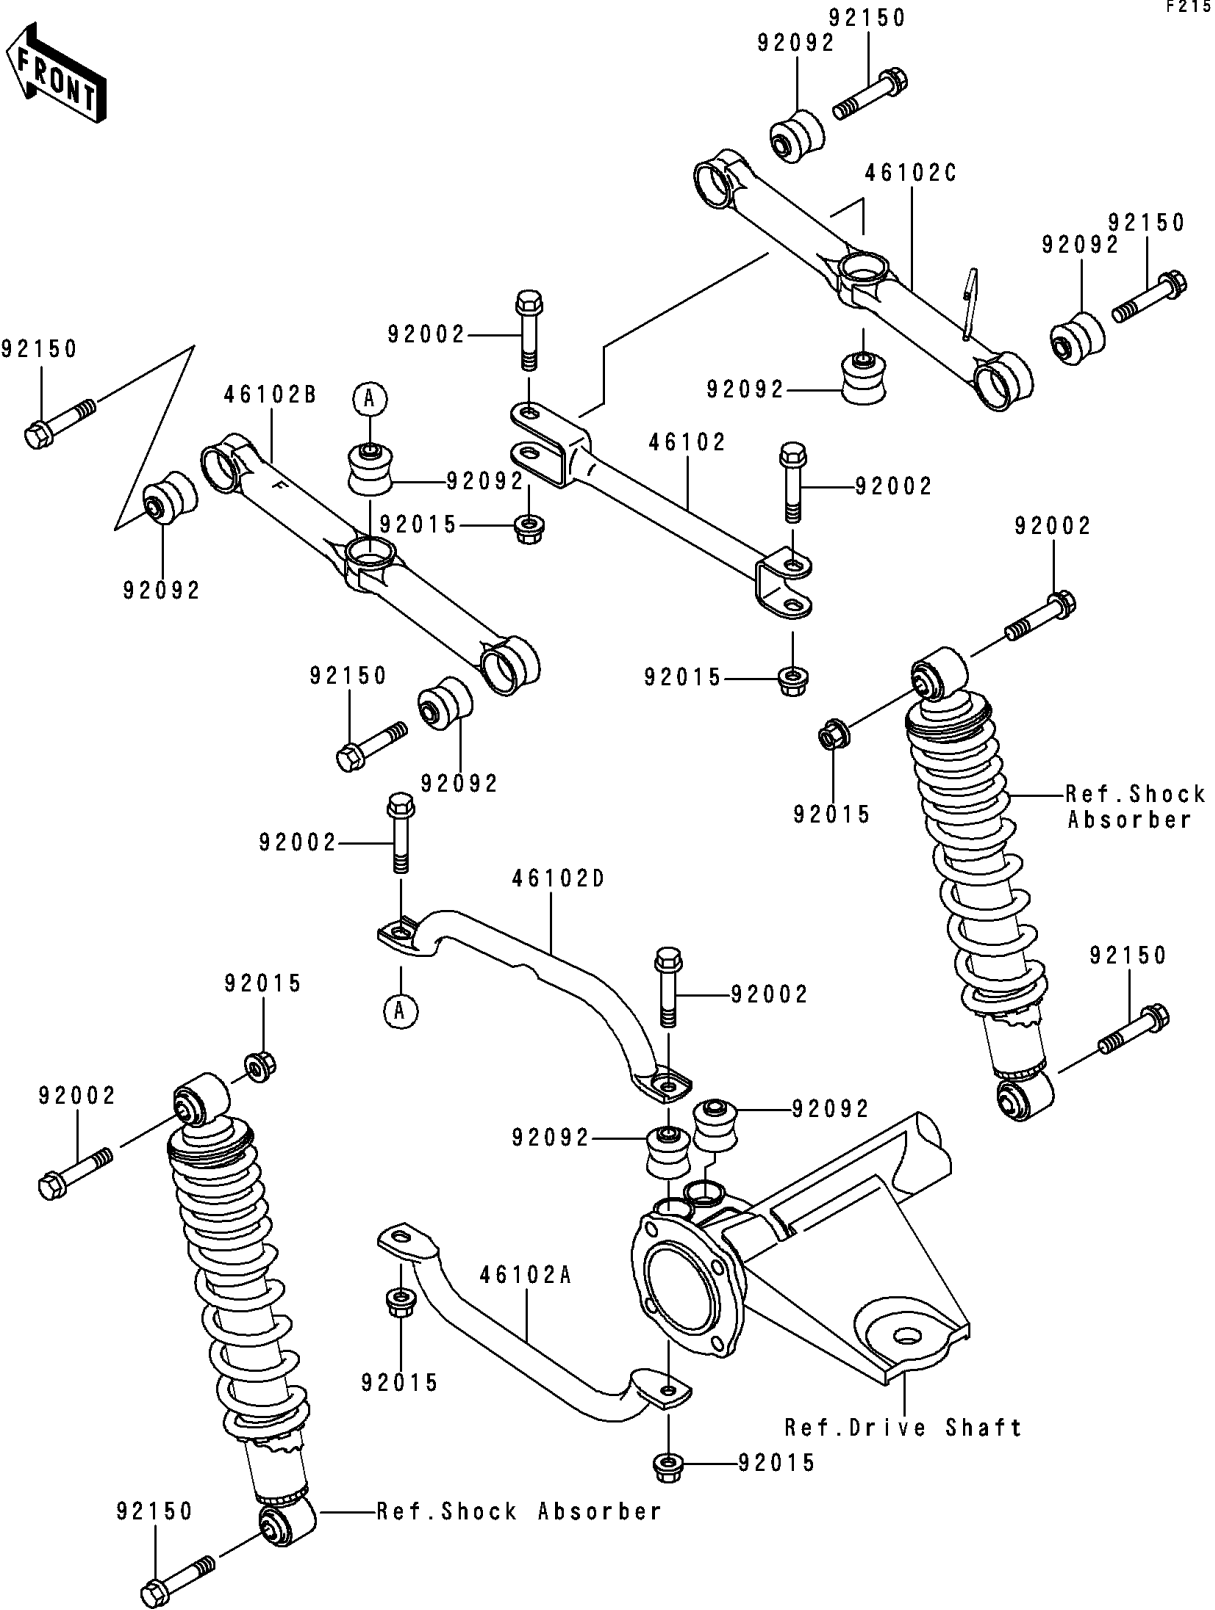

1998 Bayou 400 4X4 PARTS DIAGRAM

Rear Suspension

F2153

1998 Bayou 400 4X4 PARTS LIST

Rear Suspension

ITEM NAME	PART NUMBER	QUANTITY
ROD,SUSPENSION,RIGHT CROSS (Ref # 46102)	46102-1213	1
ROD,SUSPENSION,RR,LH,INSIDE (Ref # 46102A)	46102-1242	1
ROD,SUSPENSION,RR,LH,OUTSIDE (Ref # 46102B)	46102-1320	1
ROD,SUSPENSION,RR,RH,OUTSIDE (Ref # 46102C)	46102-1321	1
ROD,SUSPENSION,LEFT CROSS (Ref # 46102D)	46102-1330	1
BOLT,FLANGED,10X53.5 (Ref # 92002)	92002-1529	6
NUT,LOCK,10MM (Ref # 92015)	92015-1597	6
BUSHING-RUBBER (Ref # 92092)	92092-1064	8
BOLT,FLANGED,10X49 (Ref # 92150)	92150-1048	6