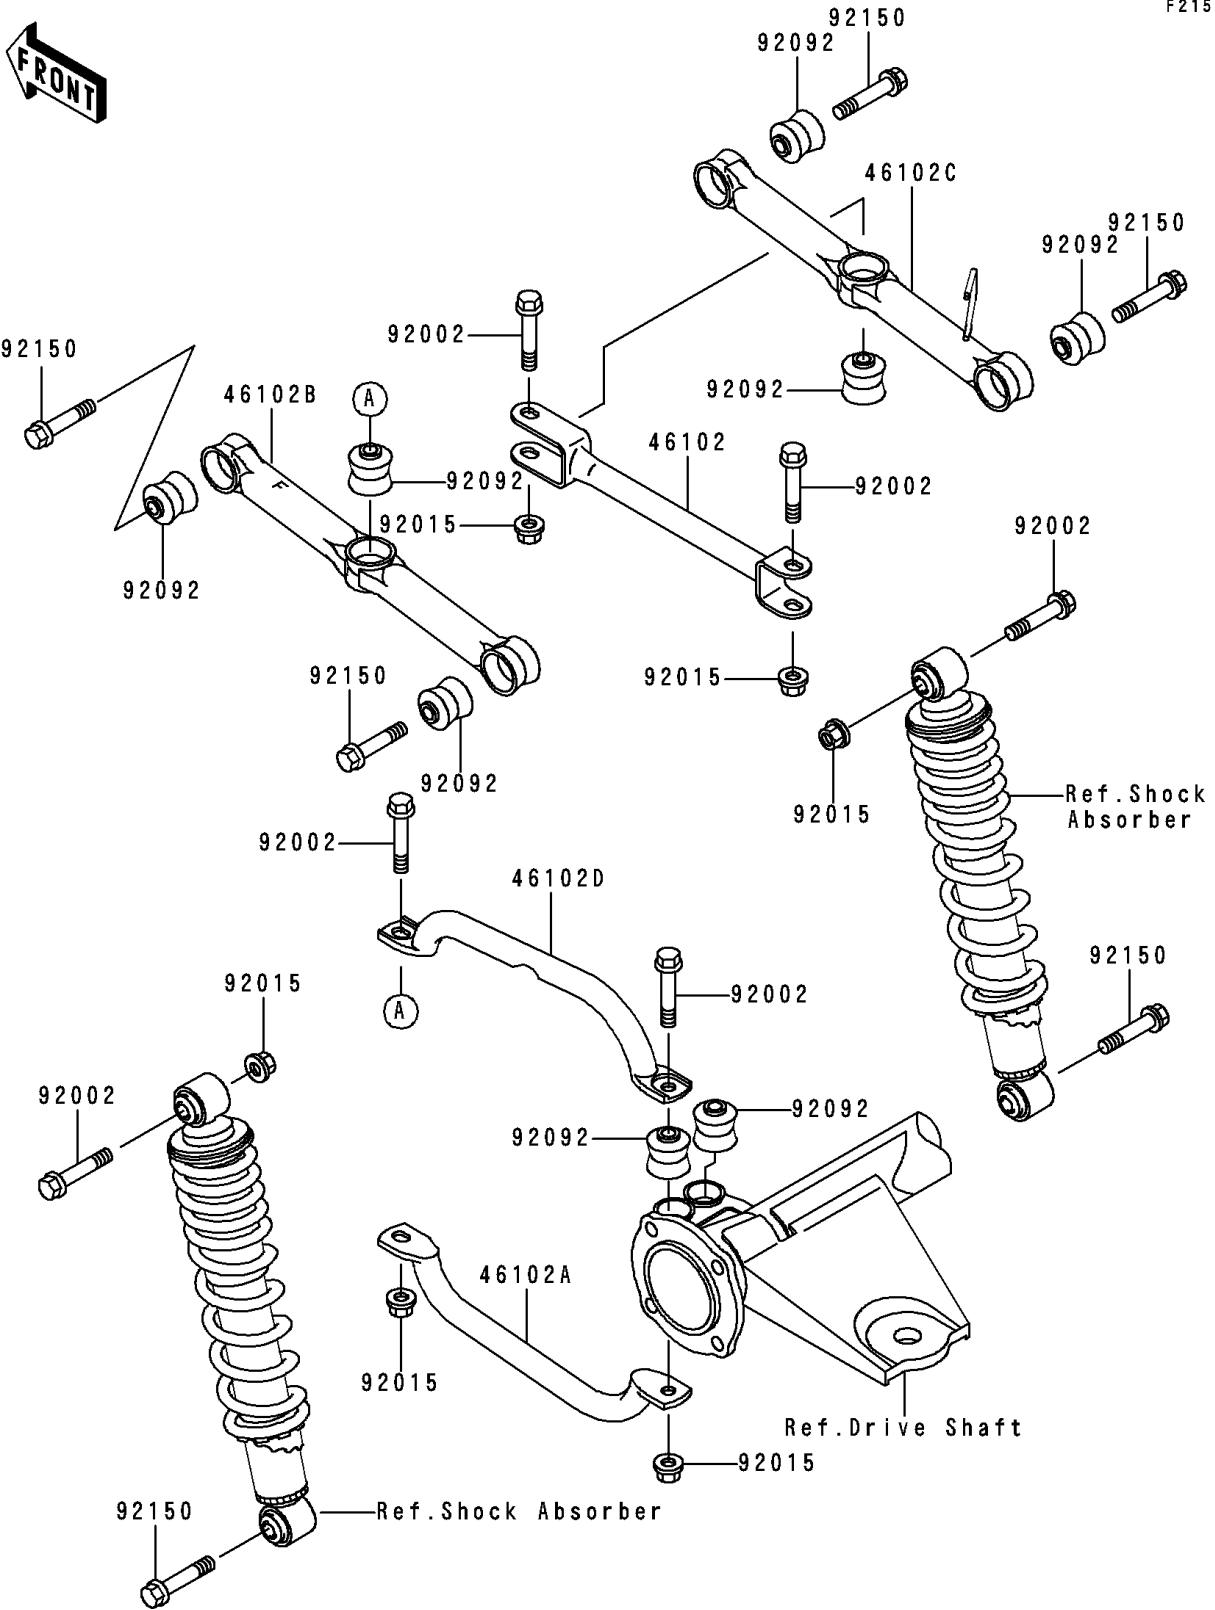

1999 Bayou 400 4X4 PARTS DIAGRAM

Rear Suspension

F2153

1999 Bayou 400 4X4 PARTS LIST

Rear Suspension

ITEM NAME	PART NUMBER	QUANTITY
ROD,SUSPENSION,RIGHT CROSS (Ref # 46102)	46102-1213	1
ROD,SUSPENSION,RR,LH,INSIDE (Ref # 46102A)	46102-1242	1
ROD,SUSPENSION,RR,LH,OUTSIDE (Ref # 46102B)	46102-1320	1
ROD,SUSPENSION,RR,RH,OUTSIDE (Ref # 46102C)	46102-1321	1
ROD,SUSPENSION,LEFT CROSS (Ref # 46102D)	46102-1330	1
BOLT,FLANGED,10X53.5 (Ref # 92002)	92002-1529	6
NUT,LOCK,10MM (Ref # 92015)	92015-1597	6
BUSHING-RUBBER (Ref # 92092)	92092-1064	8
BOLT,FLANGED,10X49 (Ref # 92150)	92150-1048	6