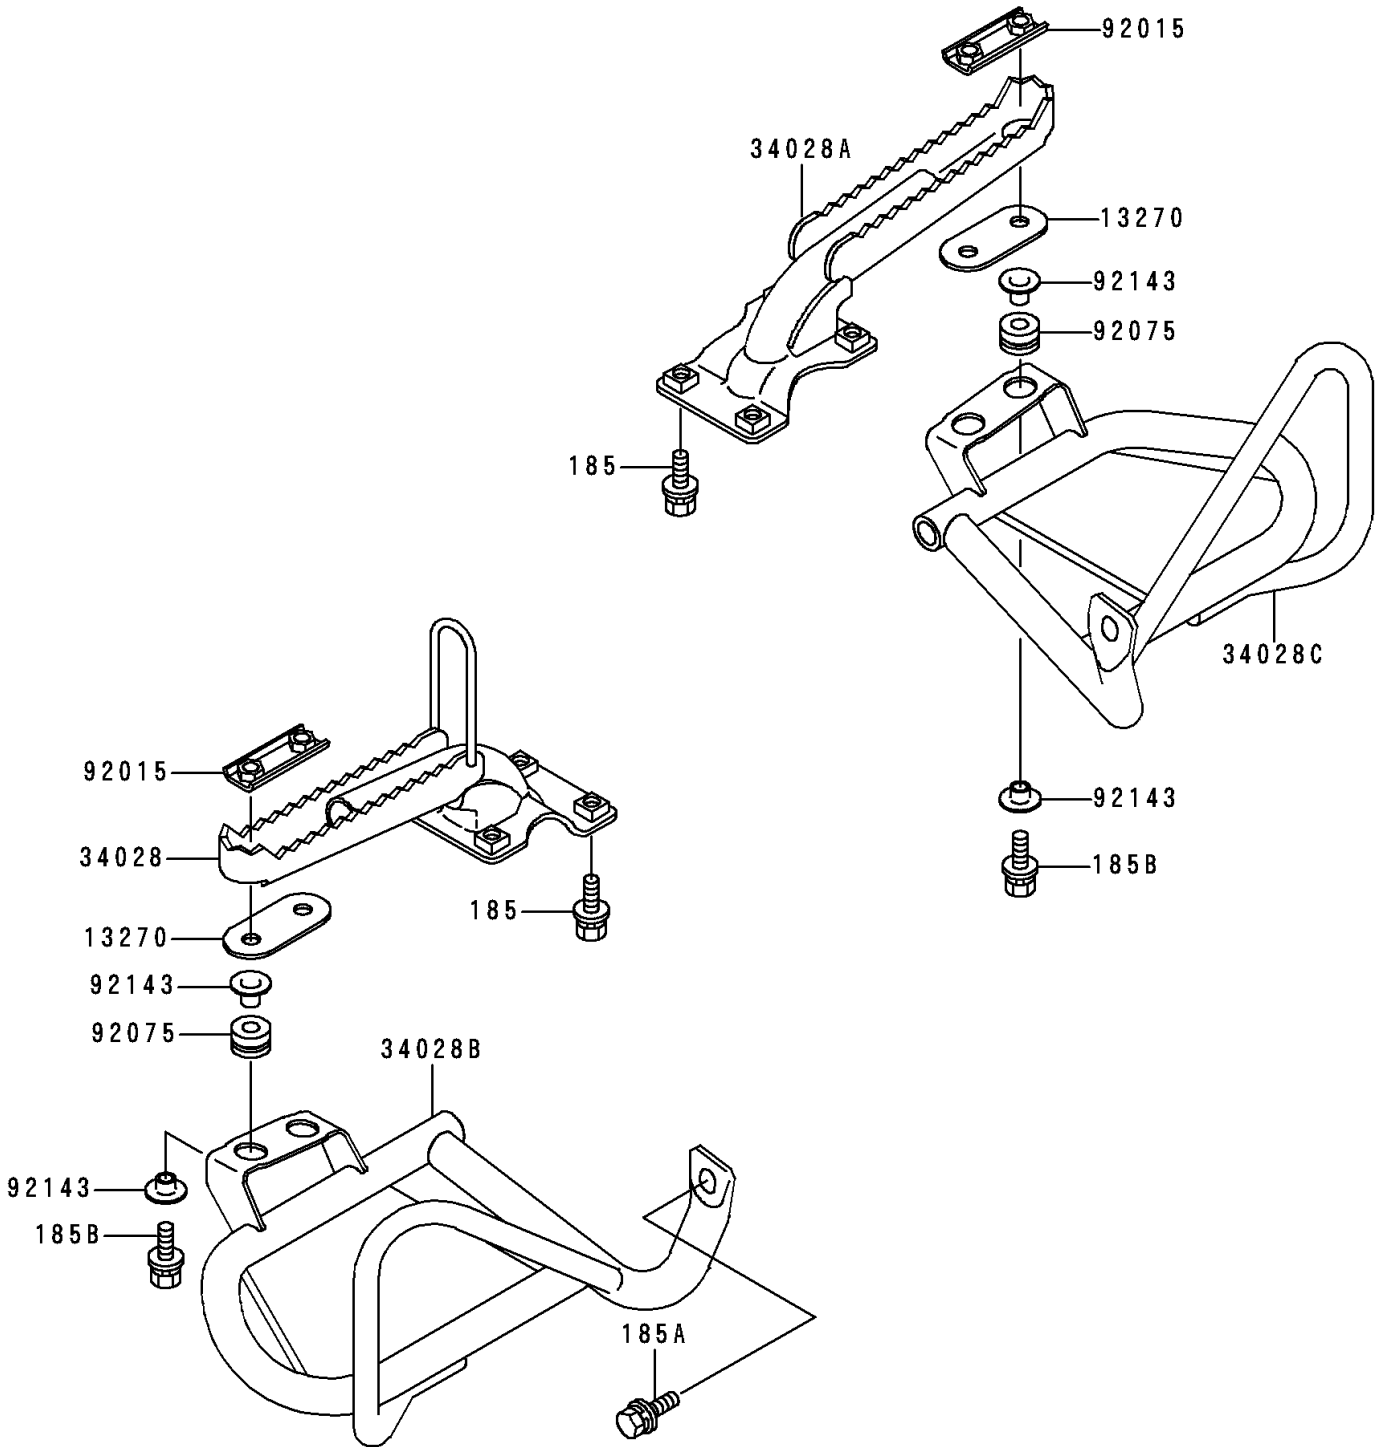

1996 Bayou 400 4X4 PARTS DIAGRAM

Footrests

F2160

1996 Bayou 400 4X4 PARTS LIST

Footrests

ITEM NAME	PART NUMBER	QUANTITY
BOLT-UPSET-WSP-SMALL,8X20 (Ref # 185)	185J0820	8
BOLT-UPSET-WSP-SMALL,8X25 (Ref # 185A)	185J0825	2
BOLT-UPSET-WSP-SMALL,8X40 (Ref # 185B)	185J0840	4
PLATE (Ref # 13270)	13270-1066	2
STEP (Ref # 34028)	34028-1271	1
STEP,RH (Ref # 34028A)	34028-1355	1
STEP,FOOT BOARD,LH (Ref # 34028B)	34028-1395	1
STEP,FOOT BOARD,RH (Ref # 34028C)	34028-1396	1
NUT (Ref # 92015)	92015-1732	2
DAMPER (Ref # 92075)	92075-1736	4
COLLAR,MUFFLER FITTING (Ref # 92143)	92143-1069	8