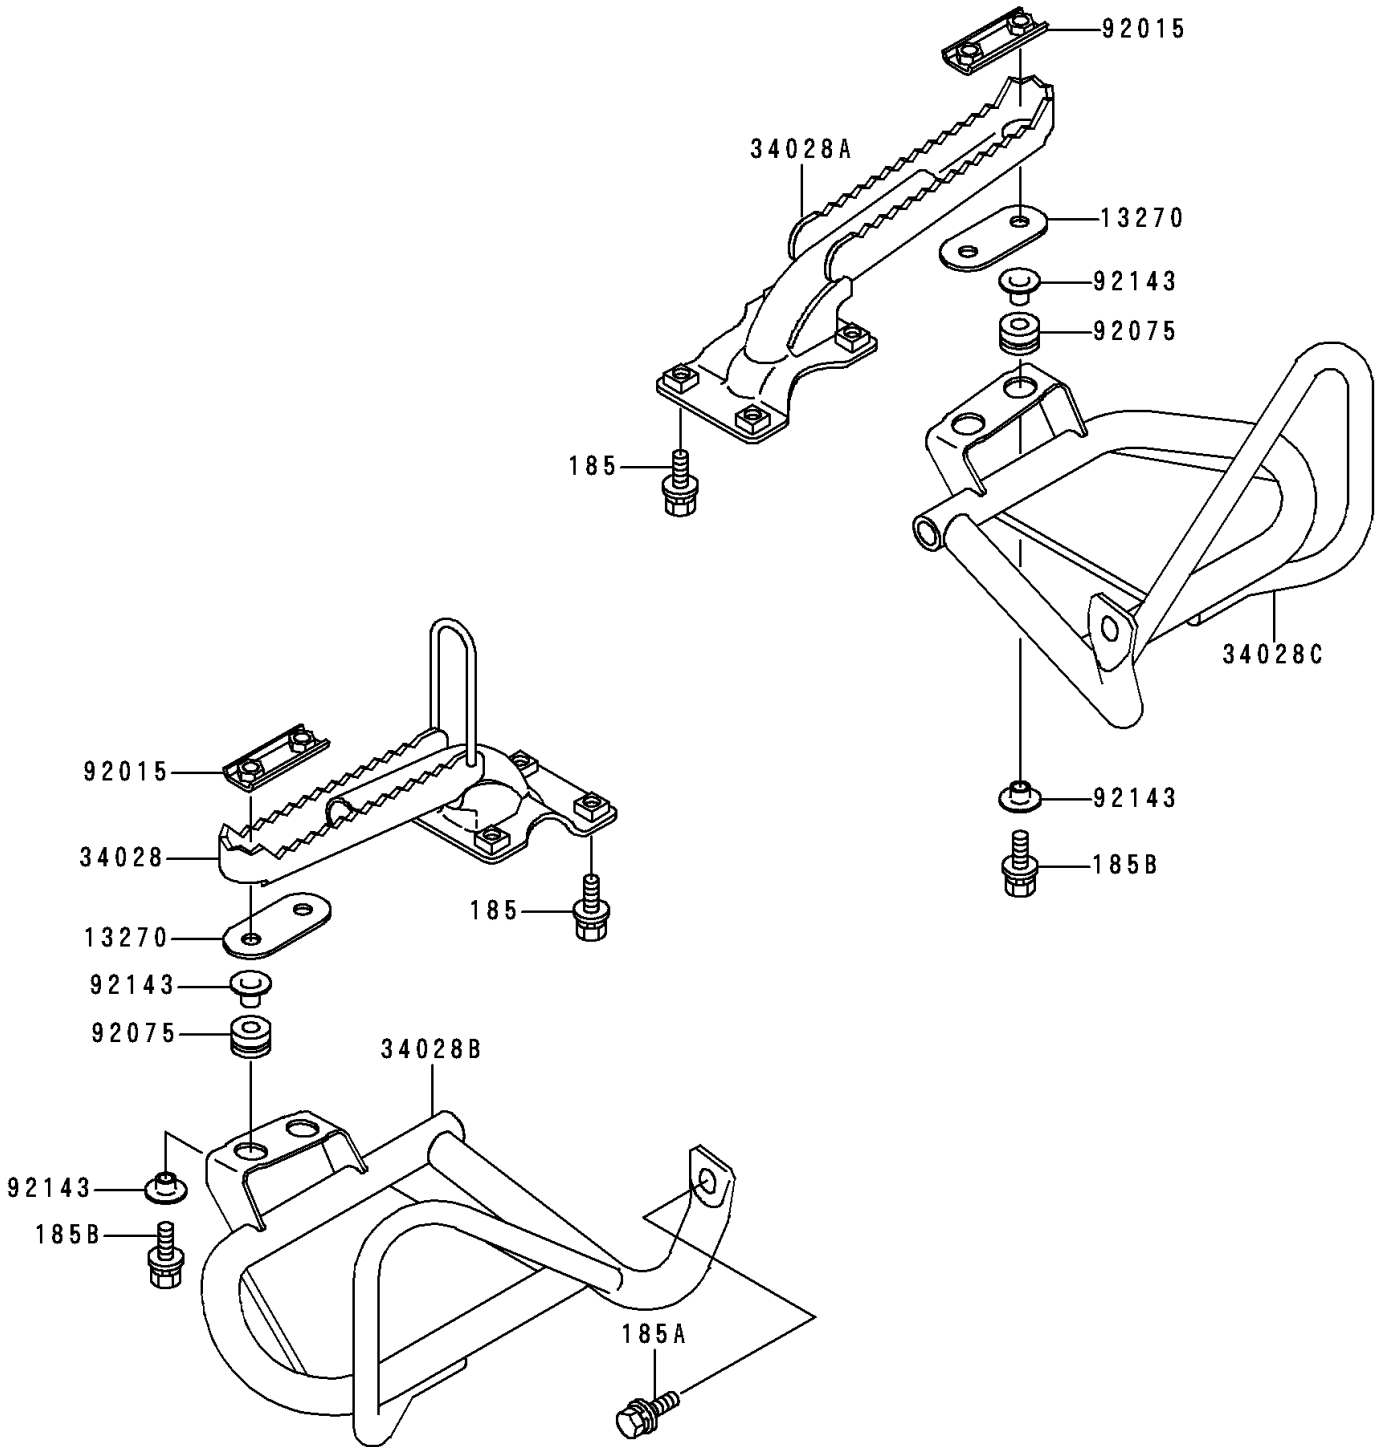

1998 Bayou 400 4X4 PARTS DIAGRAM

Footrests

F2160

1998 Bayou 400 4X4 PARTS LIST

Footrests

ITEM NAME	PART NUMBER	QUANTITY
BOLT-UPSET-WSP-SMALL,8X20 (Ref # 185)	185J0820	8
BOLT-UPSET-WSP-SMALL,8X25 (Ref # 185A)	185J0825	2
BOLT-UPSET-WSP-SMALL,8X40 (Ref # 185B)	185J0840	4
PLATE (Ref # 13270)	13270-1066	2
STEP (Ref # 34028)	34028-1271	1
STEP,RH (Ref # 34028A)	34028-1355	1
STEP,FOOT BOARD,LH (Ref # 34028B)	34028-1395	1
STEP,FOOT BOARD,RH (Ref # 34028C)	34028-1396	1
NUT (Ref # 92015)	92015-1732	2
DAMPER (Ref # 92075)	92075-1736	4
COLLAR,MUFFLER FITTING (Ref # 92143)	92143-1069	8