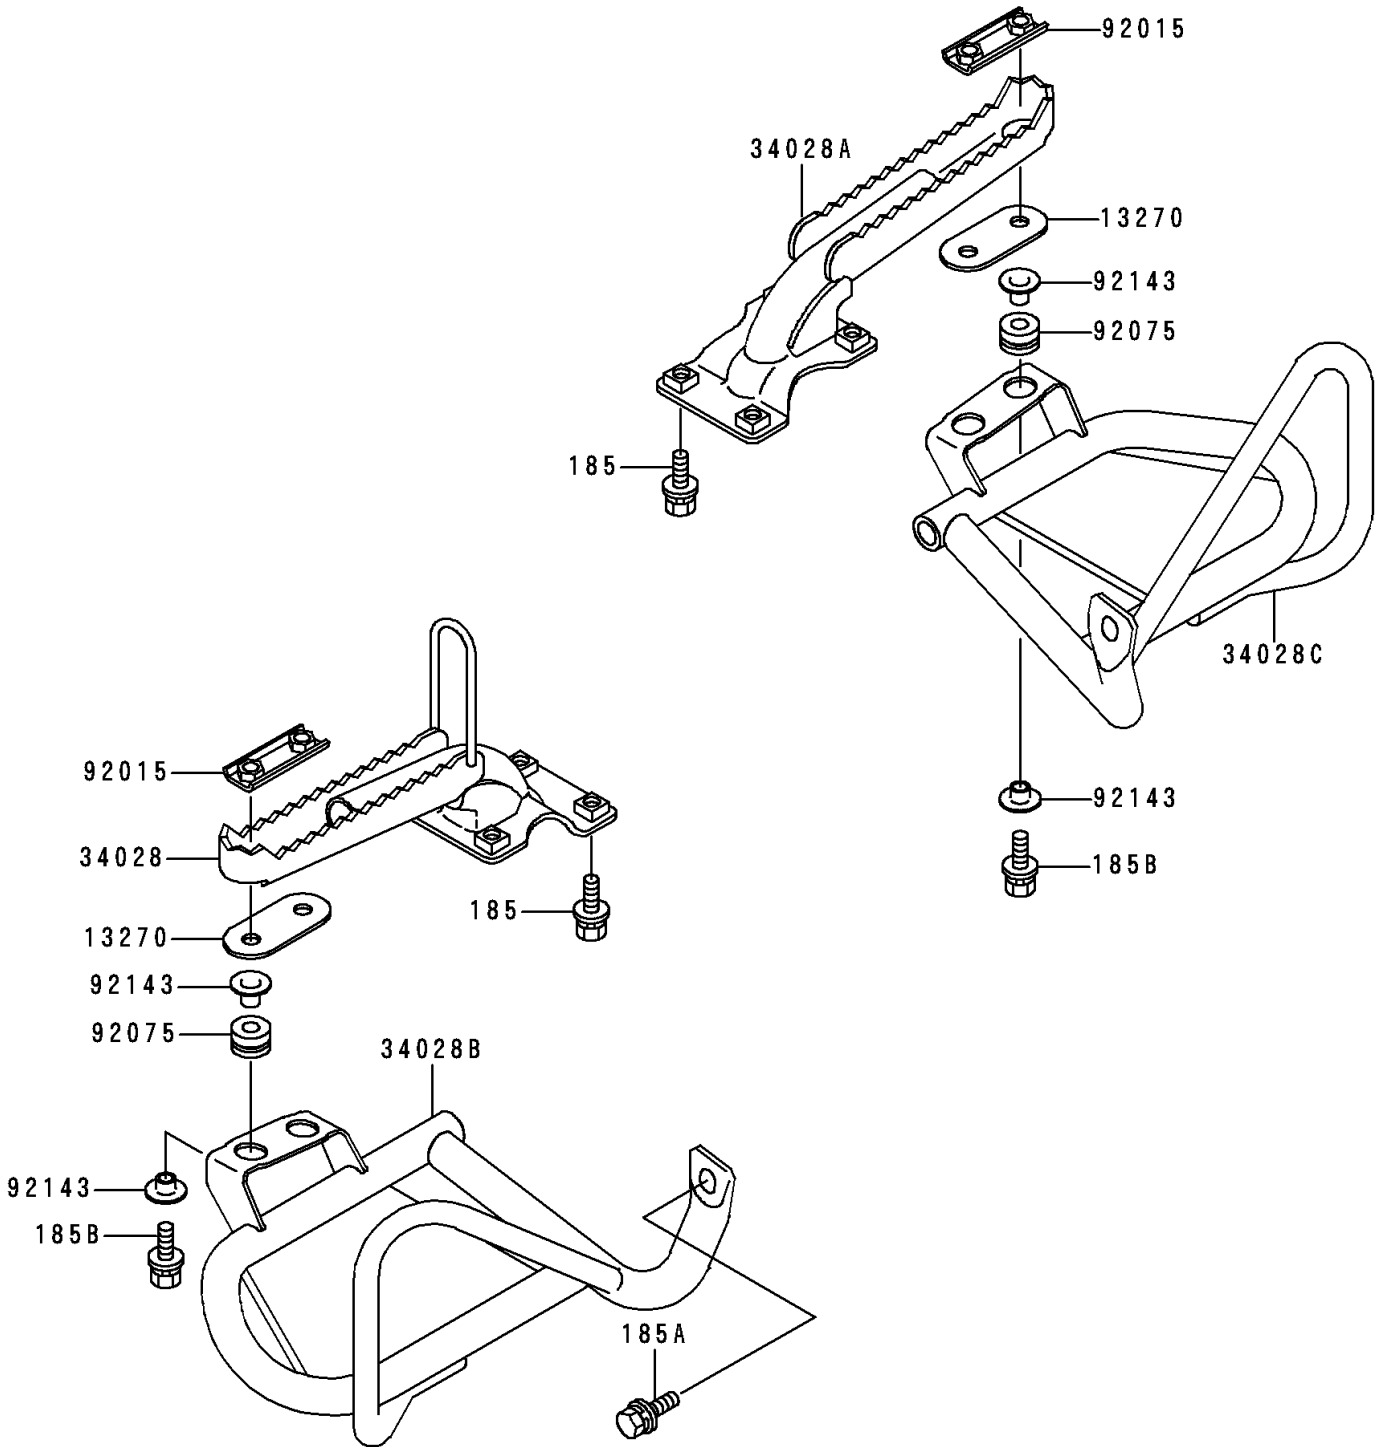

# 1998 Bayou 400 4X4 PARTS DIAGRAM

Footrests

F2160

# 1998 Bayou 400 4X4 PARTS LIST

## Footrests

ITEM NAME	PART NUMBER	QUANTITY
BOLT-UPSET-WSP-SMALL,8X20 (Ref # 185)	185J0820	8
BOLT-UPSET-WSP-SMALL,8X25 (Ref # 185A)	185J0825	2
BOLT-UPSET-WSP-SMALL,8X40 (Ref # 185B)	185J0840	4
PLATE (Ref # 13270)	13270-1066	2
STEP (Ref # 34028)	34028-1271	1
STEP,RH (Ref # 34028A)	34028-1355	1
STEP,FOOT BOARD,LH (Ref # 34028B)	34028-1395	1
STEP,FOOT BOARD,RH (Ref # 34028C)	34028-1396	1
NUT (Ref # 92015)	92015-1732	2
DAMPER (Ref # 92075)	92075-1736	4
COLLAR,MUFFLER FITTING (Ref # 92143)	92143-1069	8