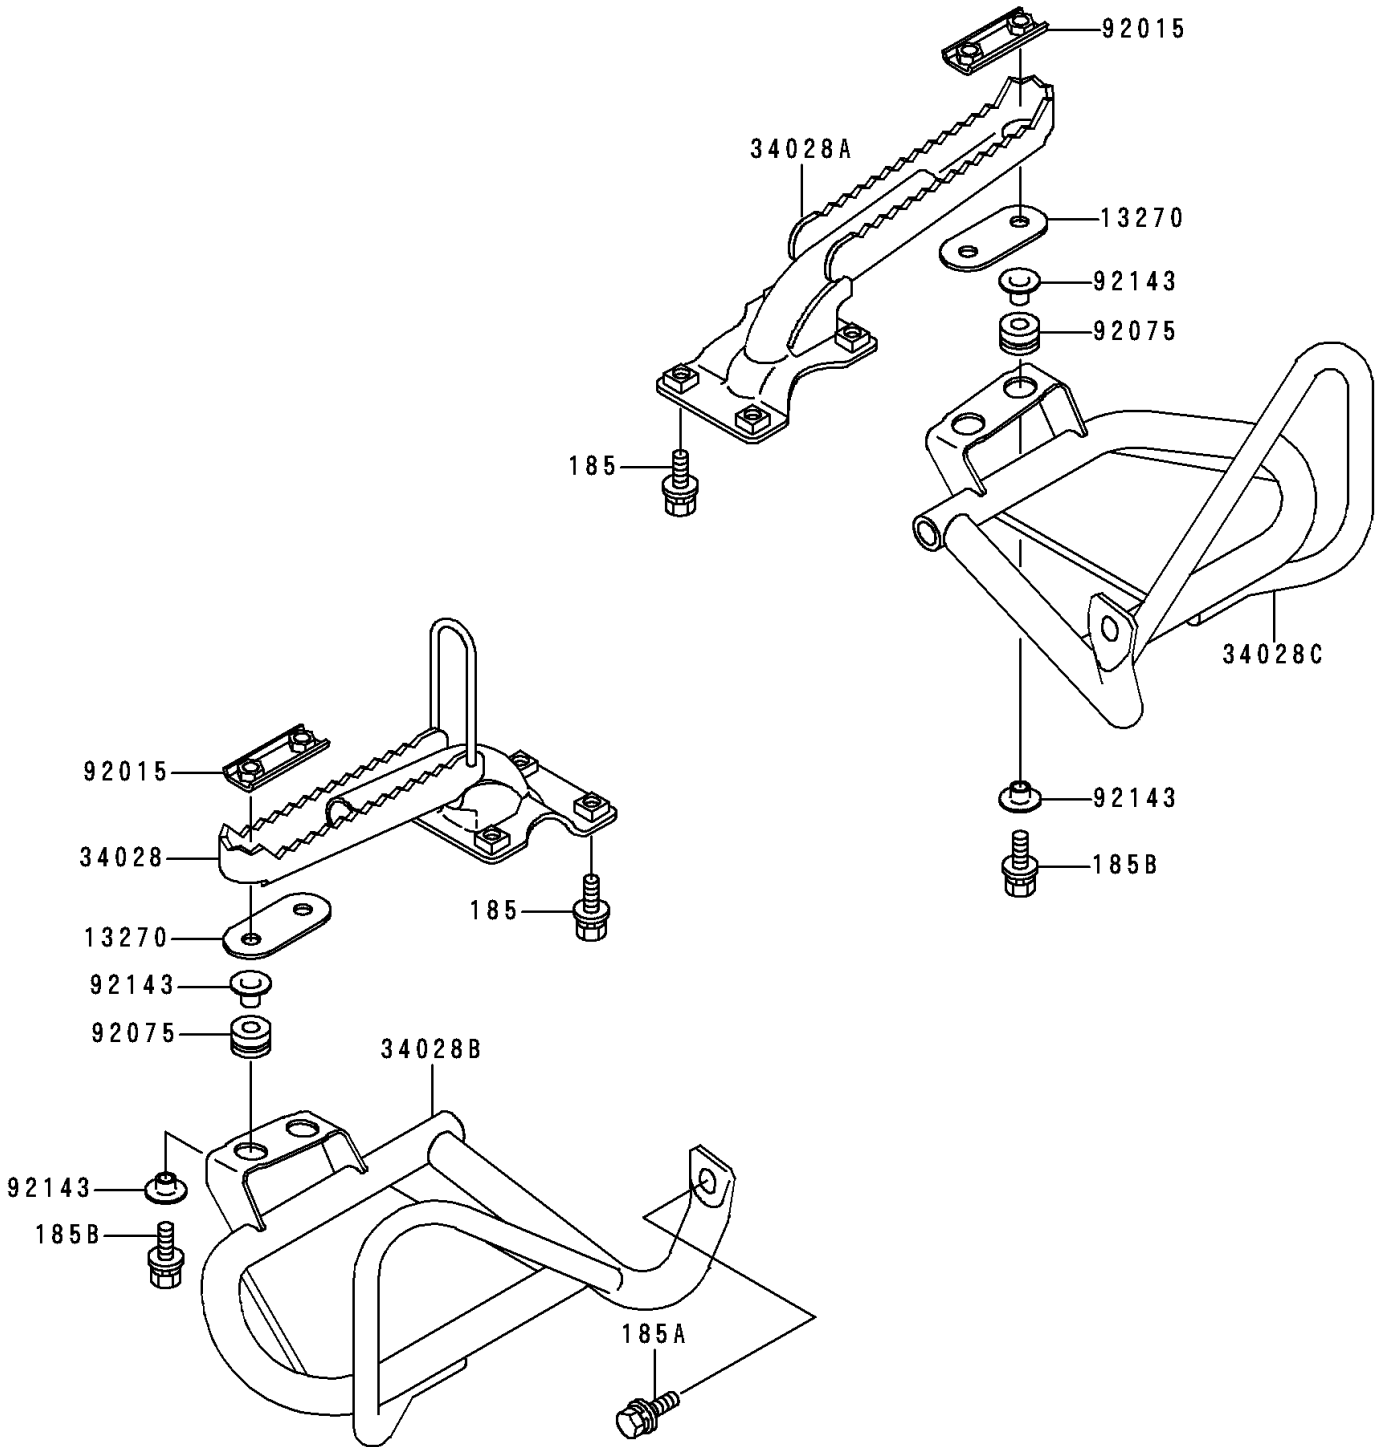

# 1999 Bayou 400 4X4 PARTS DIAGRAM

Footrests

F2160

## 1999 Bayou 400 4X4 PARTS LIST

### Footrests

ITEM NAME	PART NUMBER	QUANTITY
BOLT-UPSET-WSP-SMALL,8X20 (Ref # 185)	185J0820	8
BOLT-UPSET-WSP-SMALL,8X25 (Ref # 185A)	185J0825	2
BOLT-UPSET-WSP-SMALL,8X40 (Ref # 185B)	185J0840	4
PLATE (Ref # 13270)	13270-1066	2
STEP (Ref # 34028)	34028-1271	1
STEP,RH (Ref # 34028A)	34028-1355	1
STEP,FOOT BOARD,LH (Ref # 34028B)	34028-1395	1
STEP,FOOT BOARD,RH (Ref # 34028C)	34028-1396	1
NUT (Ref # 92015)	92015-1732	2
DAMPER (Ref # 92075)	92075-1736	4
COLLAR,MUFFLER FITTING (Ref # 92143)	92143-1069	8