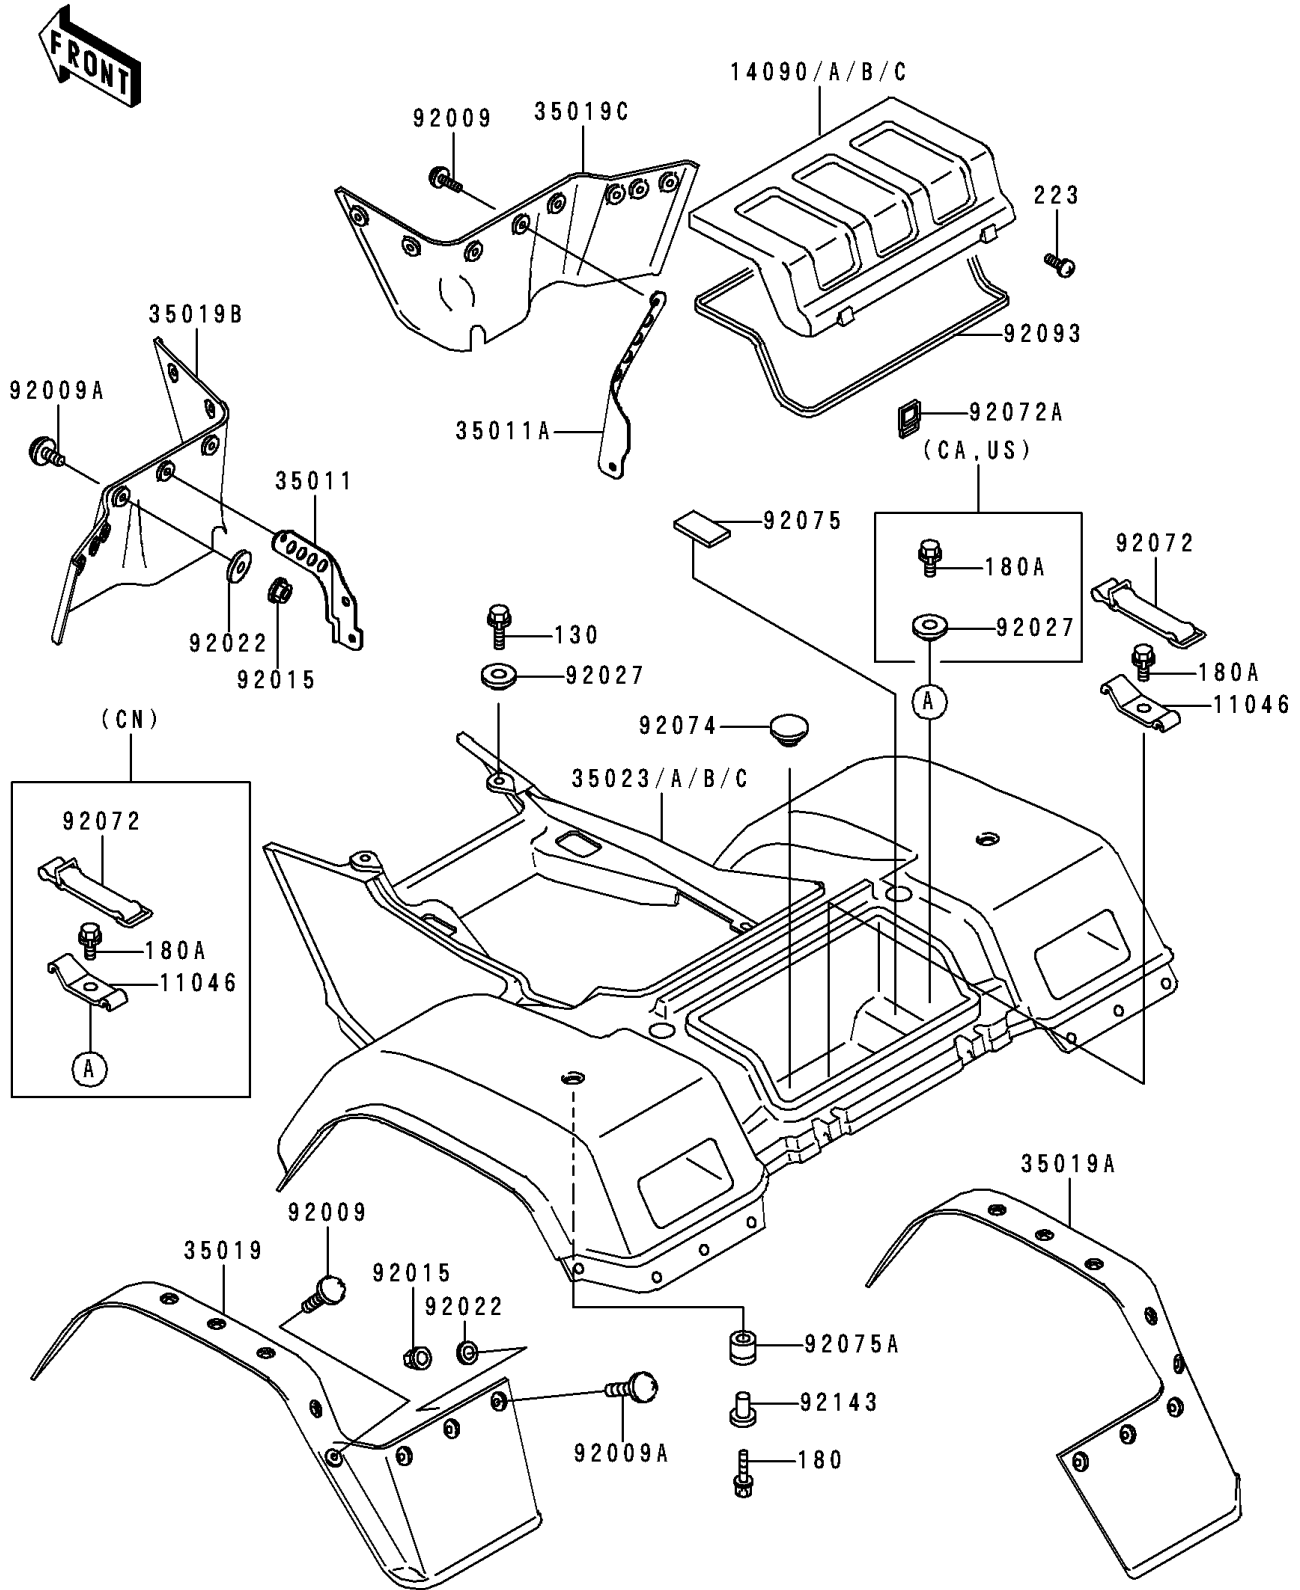

# 1997 Bayou 400 4X4 (Canada Only) PARTS DIAGRAM

Rear Fender(s)

F2172

# 1997 Bayou 400 4X4 (Canada Only) PARTS LIST

## Rear Fender(s)

ITEM NAME	PART NUMBER	QUANTITY
BOLT-FLANGED (Ref # 130)	130C0618	2
BOLT-UPSET-WS,6X35 (Ref # 180)	180C0635	2
BOLT-UPSET-WS (Ref # 180A)	180D0614	2
SCREW-PAN-WS-CROS,4X6 (Ref # 223)	223C0406	2
COVER,REAR FENDER,F.GREEN (Ref # 14090)	14090-1160-59	1
COVER,REAR FENDER,F.RED (Ref # 14090C)	14090-1160-6L	1
STAY,RR FENDER,LH (Ref # 35011)	35011-1618	1
STAY,RR FENDER,RH (Ref # 35011A)	35011-1619	1
FLAP,RR,LH,BLACK (Ref # 35019)	35019-1298-6Z	1
FLAP,RR,RH,BLACK (Ref # 35019A)	35019-1299-6Z	1
FLAP,RR,LWR,LH,F.BLACK (Ref # 35019B)	35019-1325-6Z	1
FLAP,RR,LWR,RH,F.BLACK (Ref # 35019C)	35019-1326-6Z	1
FENDER-REAR,F.GREEN (Ref # 35023)	35023-1332-59	1
FENDER-REAR,F.C.RED (Ref # 35023C)	35023-1332-6L	1
SCREW,6X22,BLACK (Ref # 92009)	92009-1256	4
SCREW,6X16 (Ref # 92009A)	92009-1621	34
NUT,LOCK,FLANGED,6MM (Ref # 92015)	92015-1675	40
WASHER,6.5X16X1.0 (Ref # 92022)	92022-1093	38
BAND,REAR FENDER COVER (Ref # 92072A)	92072-1291	2
PLUG,11X3.2 (Ref # 92074)	92074-038	1
DAMPER (Ref # 92075A)	92075-1936	2
SEAL,REAR FENDER COVER (Ref # 92093)	92093-1262	1
COLLAR,L=19.6 (Ref # 92143)	92143-1100	2
BRACKET,BAND (Ref # 11046)	11046-1319	1
BRACKET,BAND (Ref # 11046)	11046-1319	2
COLLAR,L=4.7 (Ref # 92027)	92027-122	2
COLLAR,L=4.7 (Ref # 92027)	92027-122	3
BAND (Ref # 92072)	92072-1085	1
BAND (Ref # 92072)	92072-1085	2