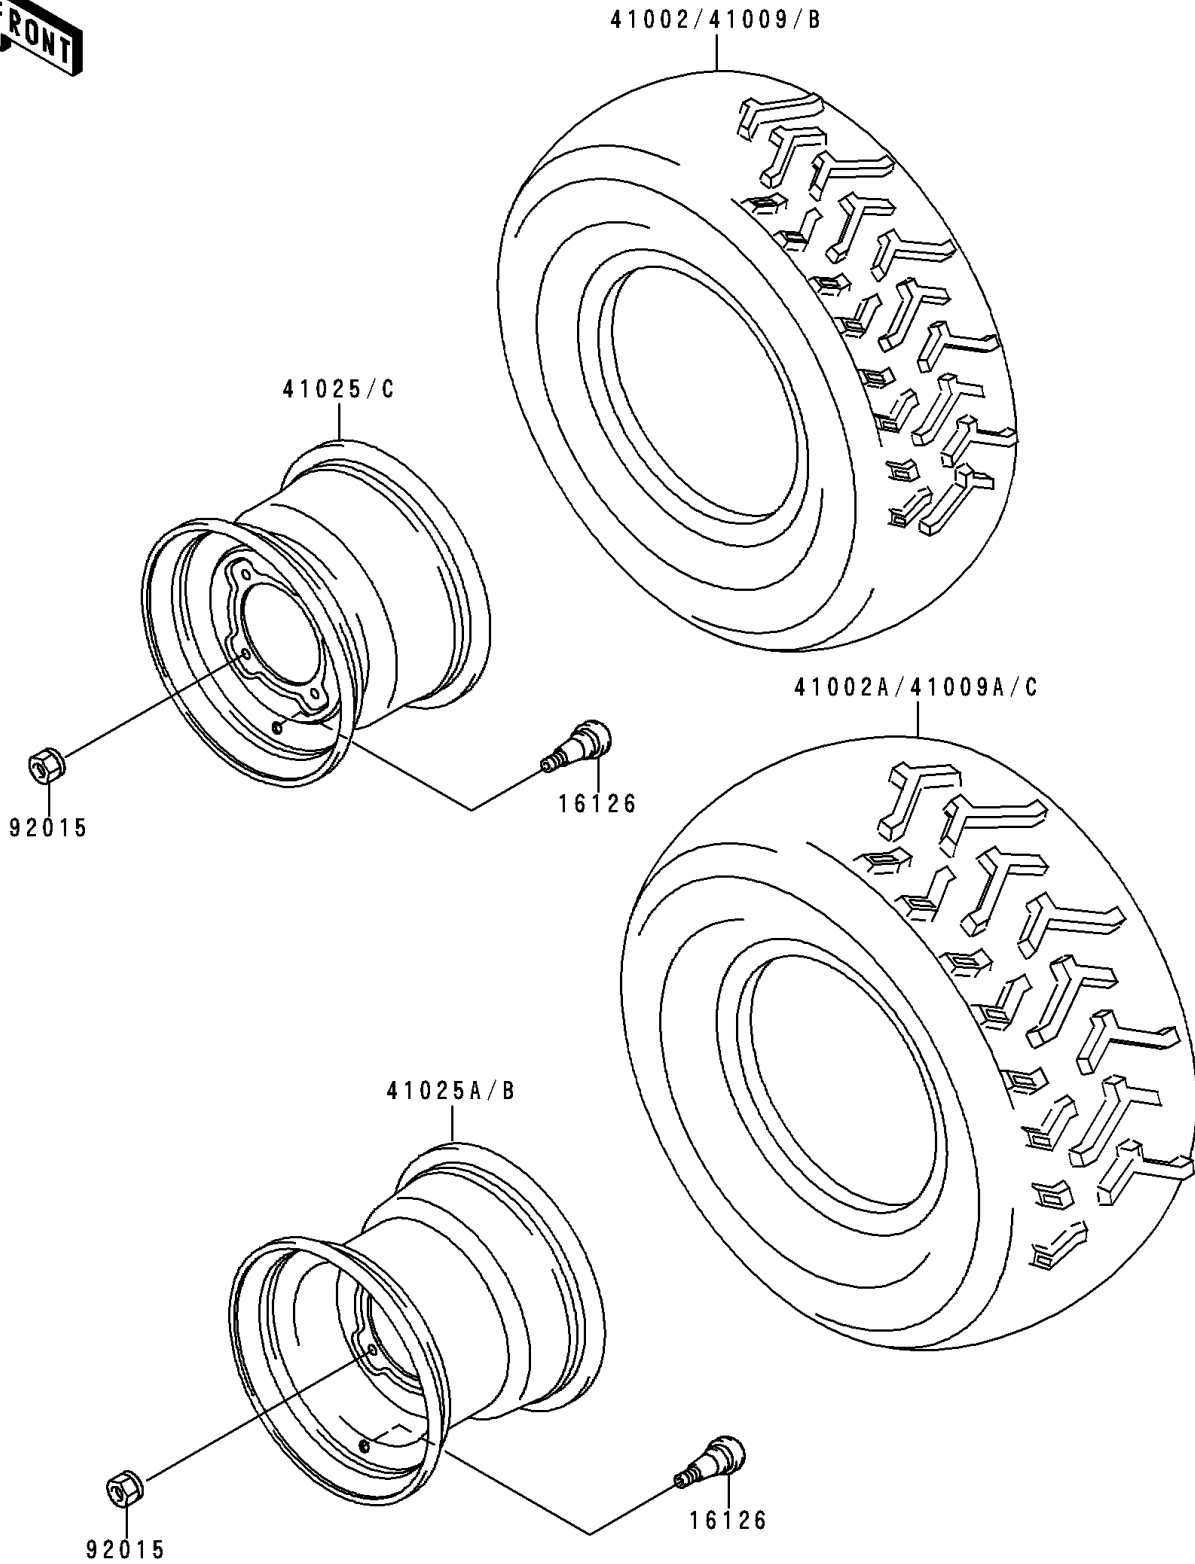

1998 Bayou 400 4X4 PARTS DIAGRAM

Wheels/Tires

F2210

1998 Bayou 400 4X4 PARTS LIST

Wheels/Tires

ITEM NAME	PART NUMBER	QUANTITY
VALVE (Ref # 16126)	16126-4001	4
TIRE,FR,AT24X8-11,KT962(D) (Ref # 41002)	41002-1678	2
TIRE,RR,AT24X10-11,KT962A(D) (Ref # 41002A)	41002-1890	2
TIRE,FR,AT24X8-11(GOOD YEAR) (Ref # 41009B)	41009-1163	2
TIRE,RR,AT24X10-11(GOOD YEAR) (Ref # 41009C)	41009-1164	2
RIM,RR,11X8.0,SILVER NO.40 (Ref # 41025B)	41025-1334-5A	2
RIM,FR,11X6.5,SILVER NO.40 (Ref # 41025C)	41025-1342-5A	2
NUT,LOCK,10MM (Ref # 92015)	92015-1808	16