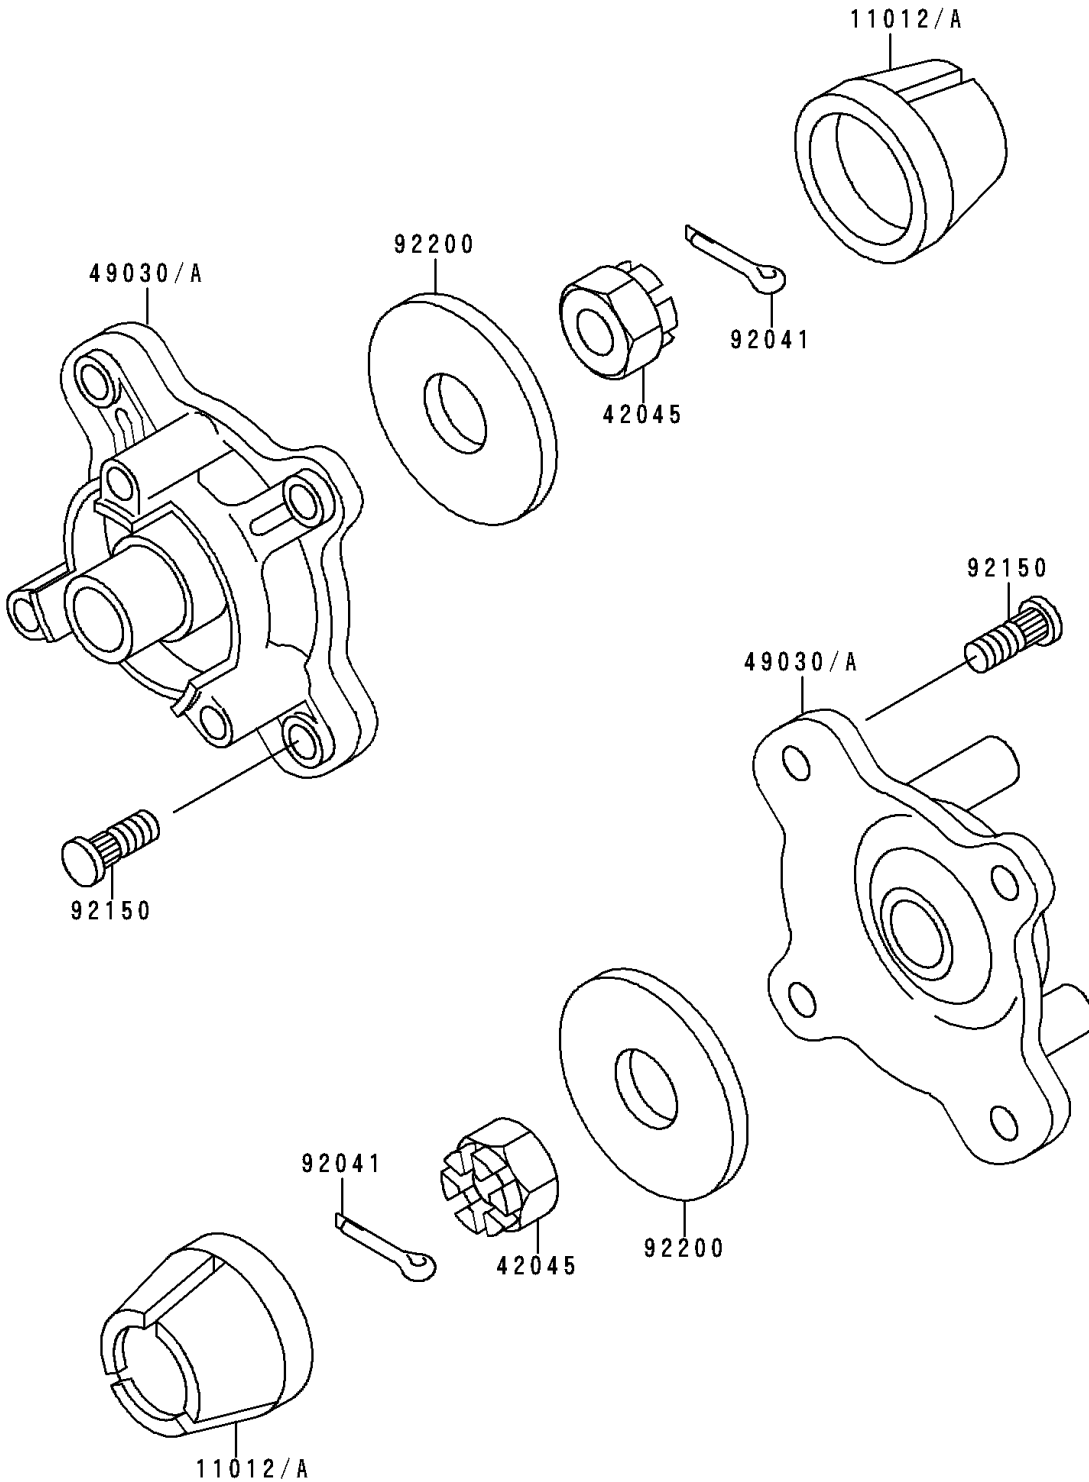

1996 Bayou 400 4X4 PARTS DIAGRAM

Front Hub

F2230

1996 Bayou 400 4X4 PARTS LIST

Front Hub

ITEM NAME	PART NUMBER	QUANTITY
CAP,WHEEL (Ref # 11012)	11012-1519	2
NUT,CASTLE,18MM (Ref # 42045)	42045-018	2
HUB,FR (Ref # 49030)	49030-1102	2
COTTER,4.0X35 (Ref # 92041)	92041-1053	2
BOLT (Ref # 92150)	92150-1289	8
WASHER,18.5X52X4.5 (Ref # 92200)	92200-1139	2