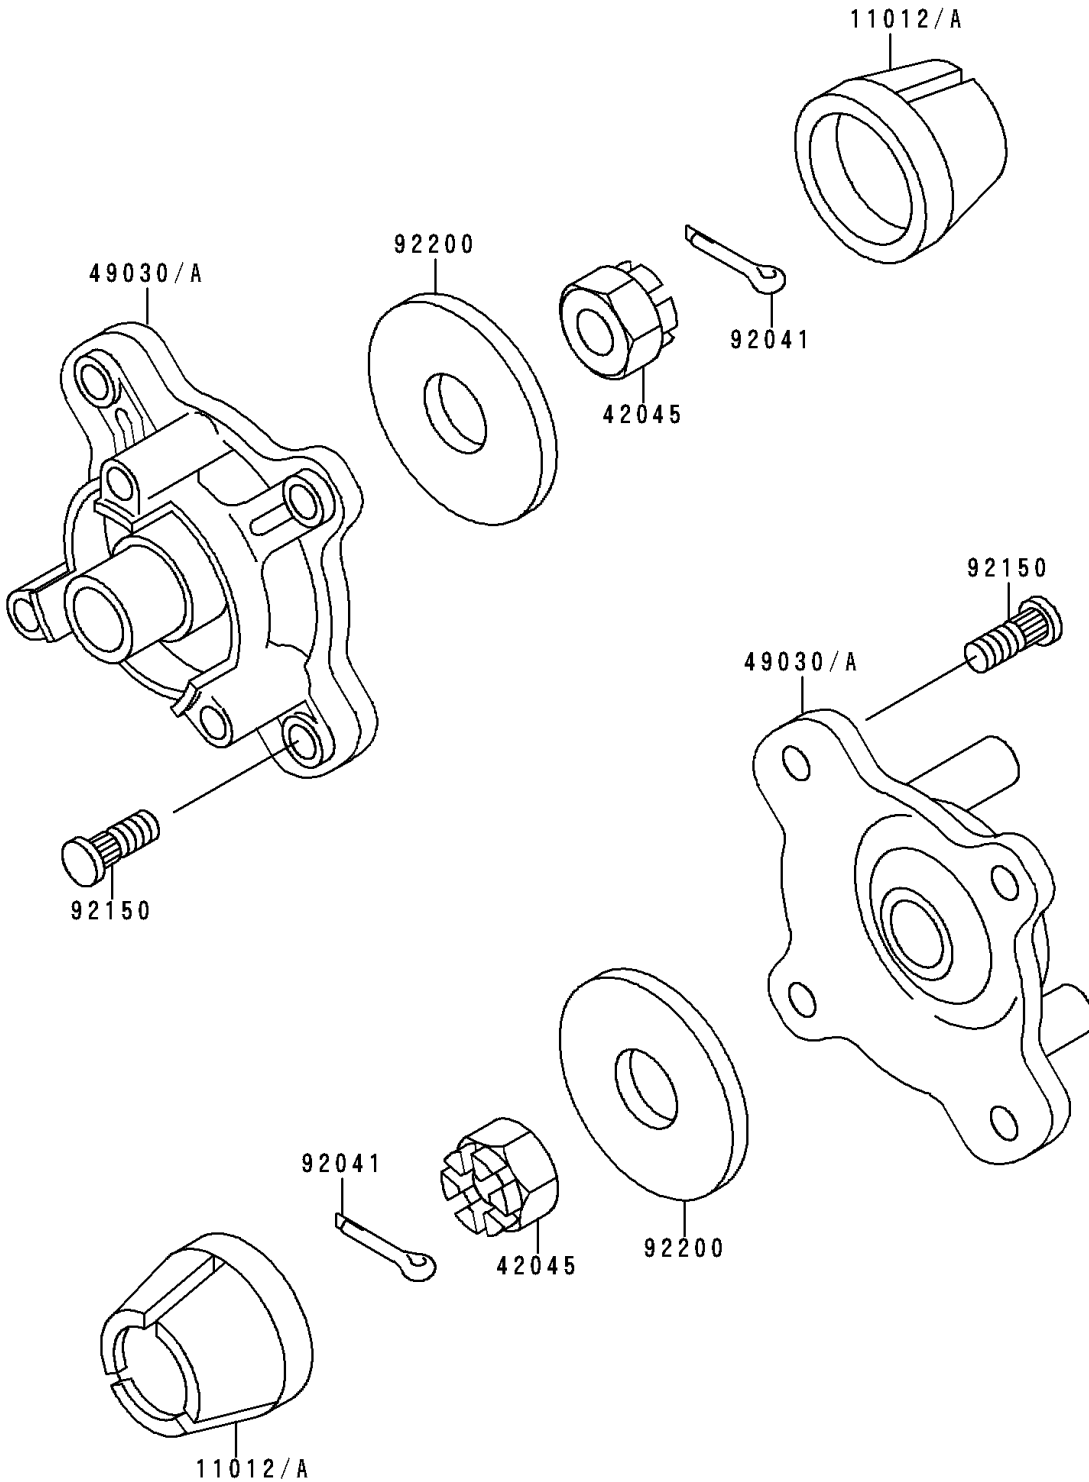

# 1997 Bayou 400 4X4 (Canada Only) PARTS DIAGRAM

Front Hub

F2230

# 1997 Bayou 400 4X4 (Canada Only) PARTS LIST

## Front Hub

ITEM NAME	PART NUMBER	QUANTITY
CAP,WHEEL (Ref # 11012A)	11012-1969	2
NUT,CASTLE,18MM (Ref # 42045)	42045-018	2
HUB,FR (Ref # 49030)	49030-1102	2
COTTER,4.0X35 (Ref # 92041)	92041-1053	2
BOLT (Ref # 92150)	92150-1289	8
WASHER,18.5X52X4.5 (Ref # 92200)	92200-1139	2