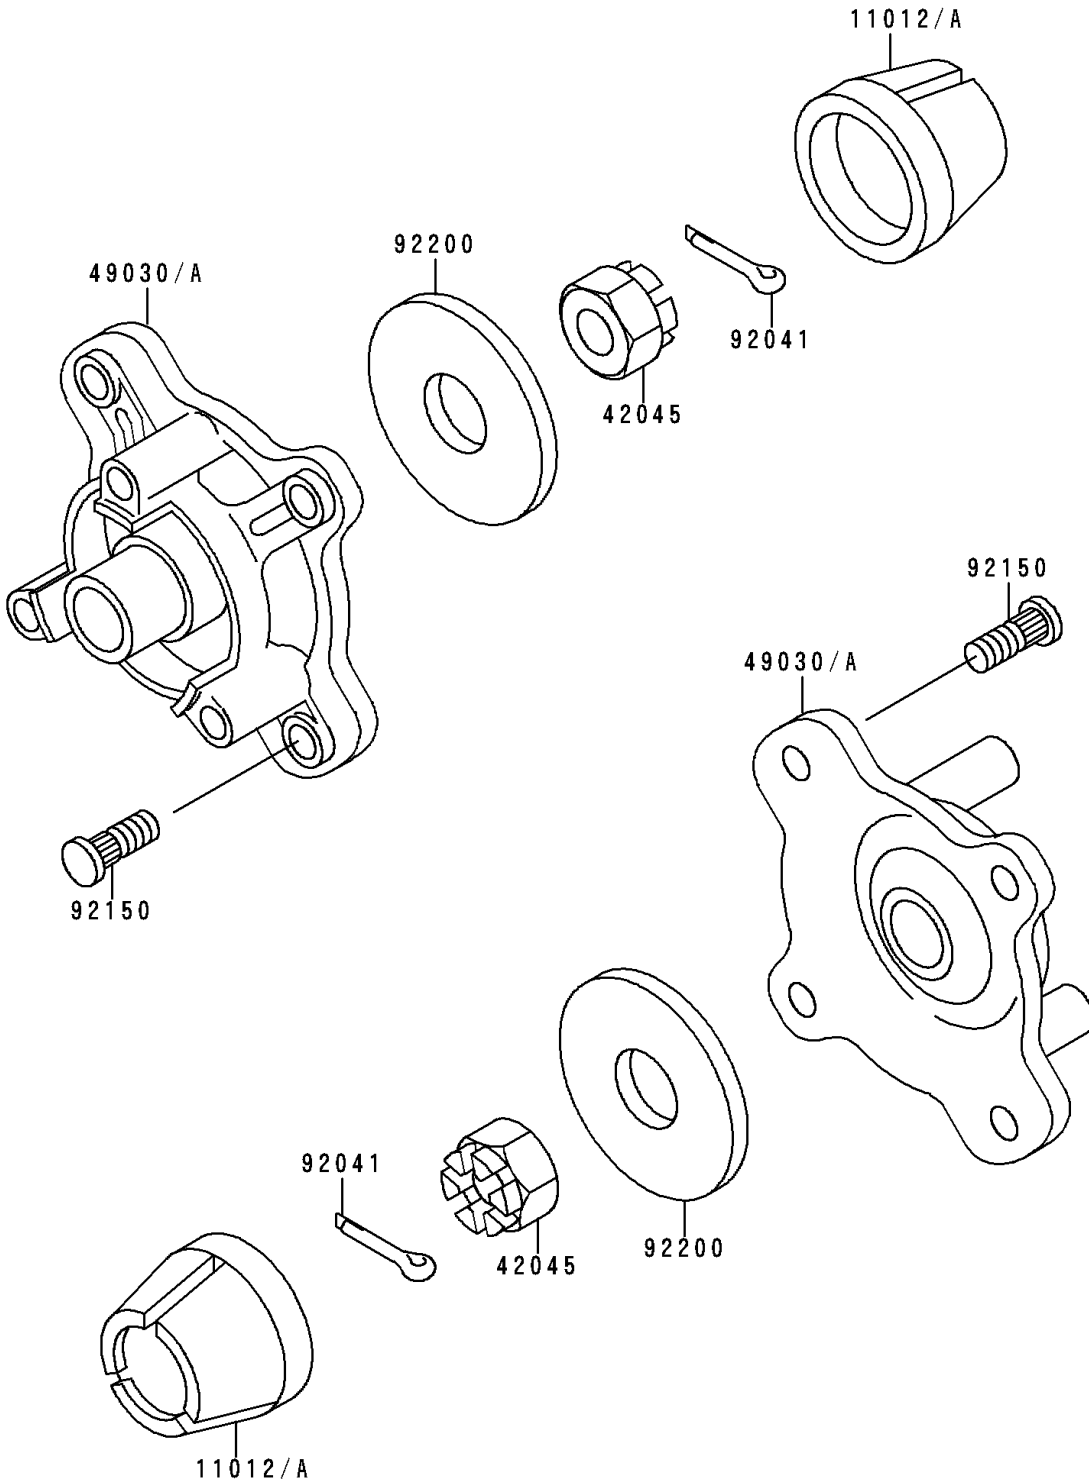

1998 Bayou 400 4X4 PARTS DIAGRAM

Front Hub

F2230

1998 Bayou 400 4X4 PARTS LIST

Front Hub

ITEM NAME	PART NUMBER	QUANTITY
CAP,WHEEL (Ref # 11012A)	11012-1969	2
NUT,CASTLE,18MM (Ref # 42045)	42045-018	2
HUB,FR (Ref # 49030A)	49030-1116	2
COTTER,4.0X35 (Ref # 92041)	92041-1053	2
BOLT (Ref # 92150)	92150-1289	8
WASHER,18.5X52X4.5 (Ref # 92200)	92200-1139	2