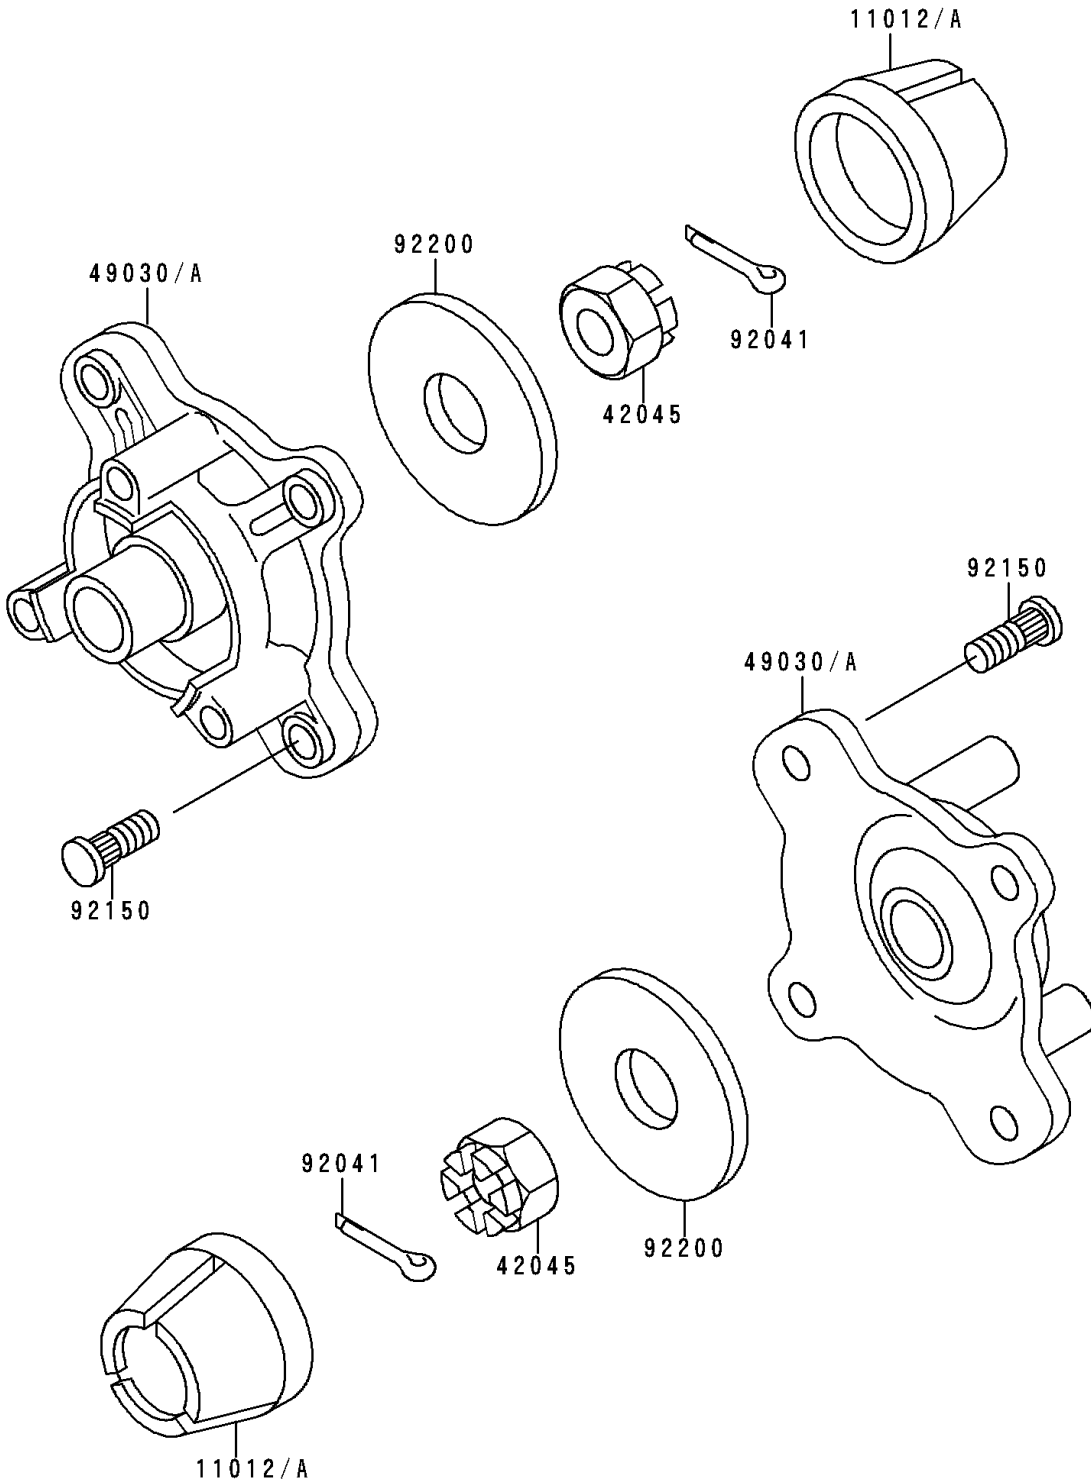

1998 Bayou 400 4X4 PARTS DIAGRAM

Front Hub

F2230

1998 Bayou 400 4X4 PARTS LIST

Front Hub

ITEM NAME	PART NUMBER	QUANTITY
CAP,WHEEL (Ref # 11012A)	11012-1969	2
NUT,CASTLE,18MM (Ref # 42045)	42045-018	2
HUB,FR (Ref # 49030A)	49030-1116	2
COTTER,4.0X35 (Ref # 92041)	92041-1053	2
BOLT (Ref # 92150)	92150-1289	8
WASHER,18.5X52X4.5 (Ref # 92200)	92200-1139	2