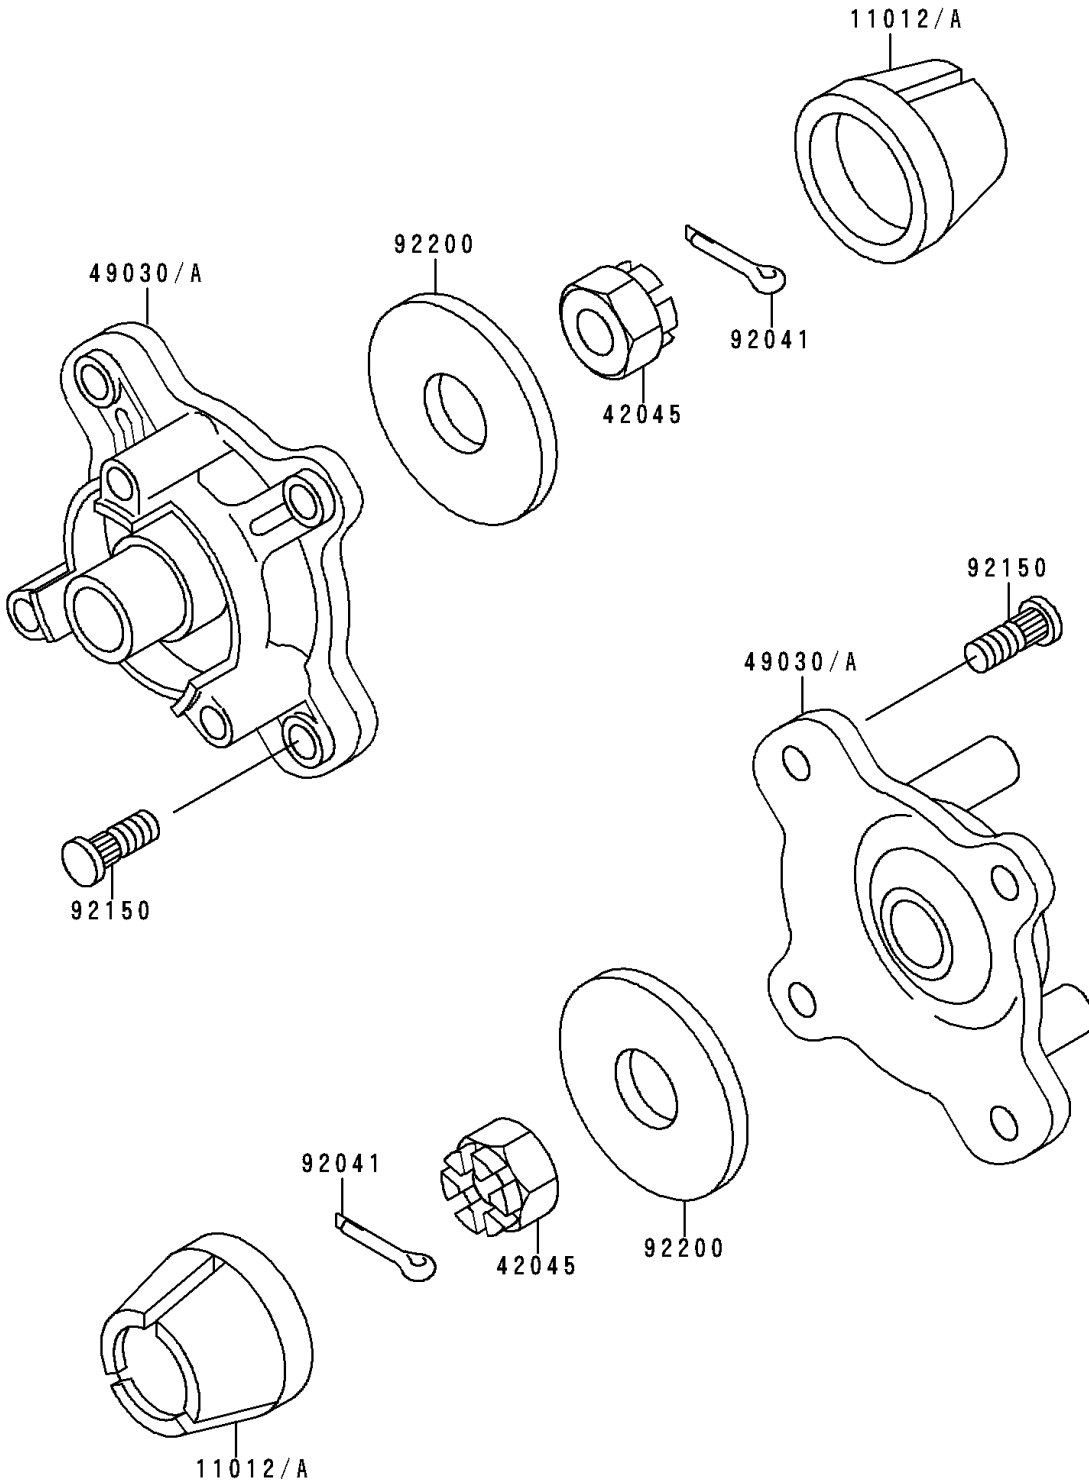

1999 Bayou 400 4X4 PARTS DIAGRAM

Front Hub

F2230

1999 Bayou 400 4X4 PARTS LIST

Front Hub

ITEM NAME	PART NUMBER	QUANTITY
CAP,WHEEL (Ref # 11012A)	11012-1969	2
NUT,CASTLE,18MM (Ref # 42045)	42045-018	2
HUB,FR (Ref # 49030A)	49030-1116	2
COTTER,4.0X35 (Ref # 92041)	92041-1053	2
BOLT (Ref # 92150)	92150-1289	8
WASHER,18.5X52X4.5 (Ref # 92200)	92200-1139	2