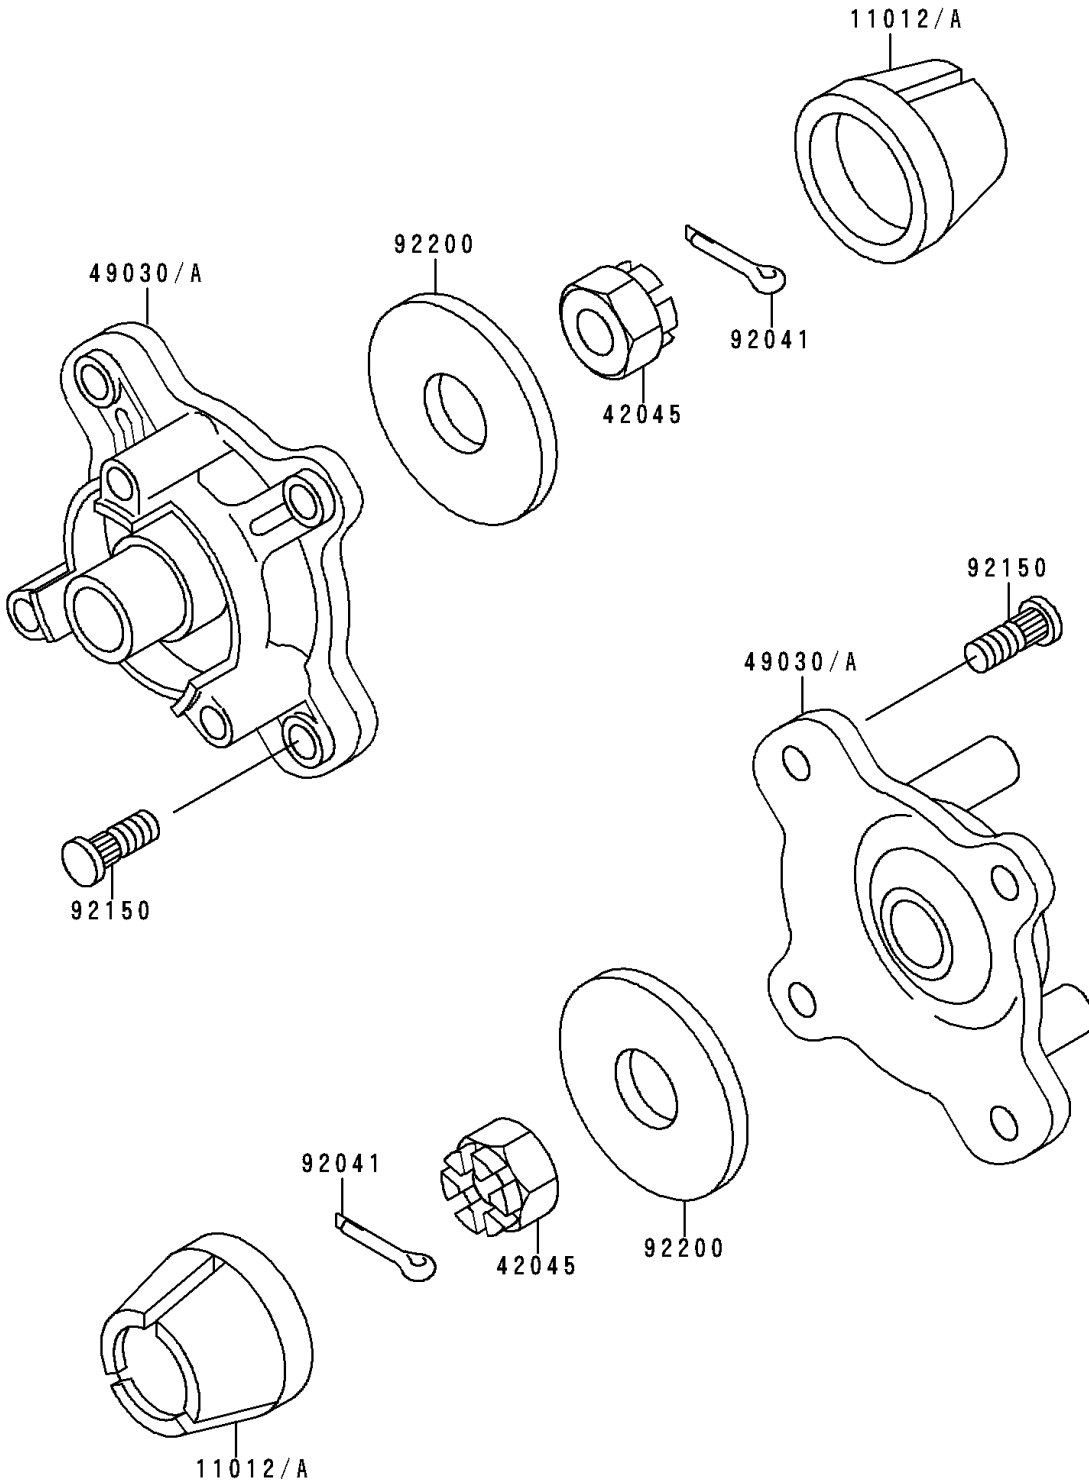

# 1999 Bayou 400 4X4 PARTS DIAGRAM

Front Hub

F2230

# 1999 Bayou 400 4X4 PARTS LIST

## Front Hub

ITEM NAME	PART NUMBER	QUANTITY
CAP,WHEEL (Ref # 11012A)	11012-1969	2
NUT,CASTLE,18MM (Ref # 42045)	42045-018	2
HUB,FR (Ref # 49030A)	49030-1116	2
COTTER,4.0X35 (Ref # 92041)	92041-1053	2
BOLT (Ref # 92150)	92150-1289	8
WASHER,18.5X52X4.5 (Ref # 92200)	92200-1139	2