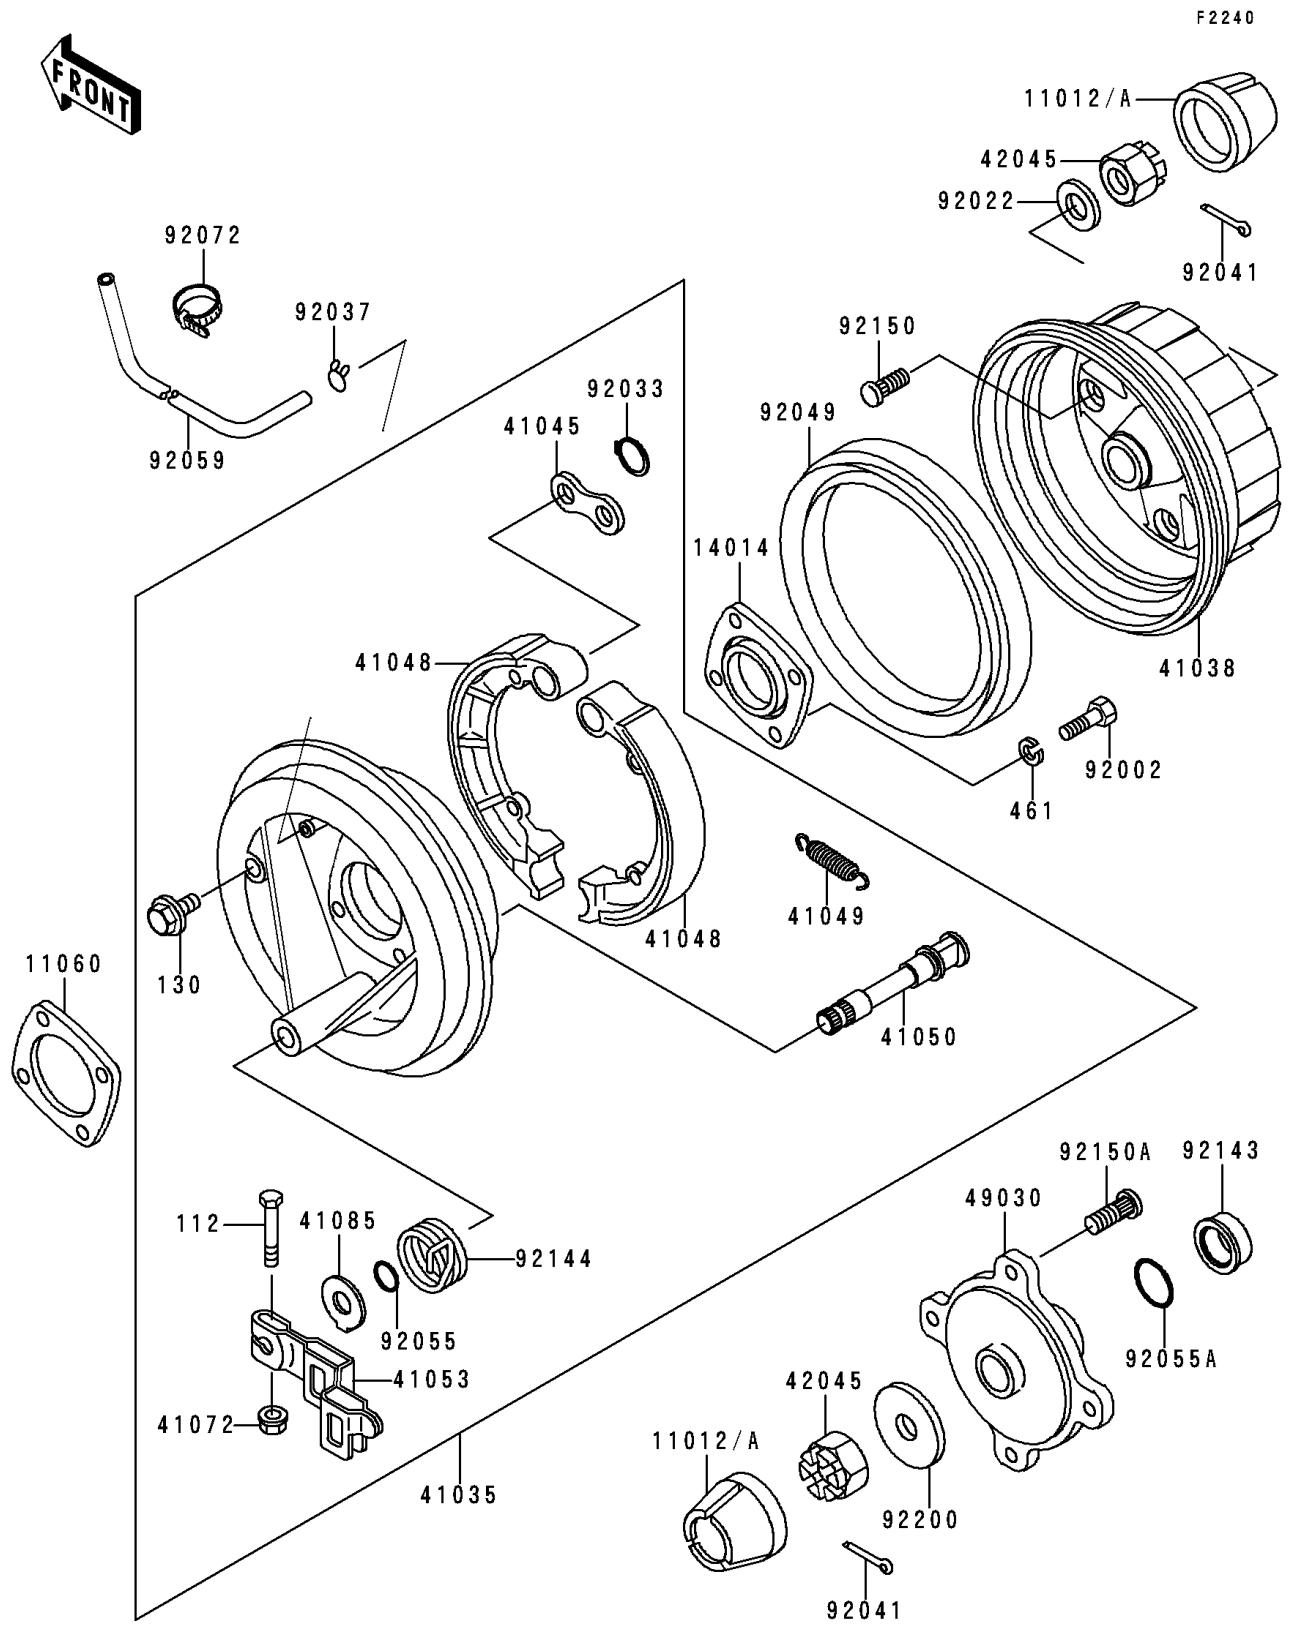

1996 Bayou 400 4X4 PARTS DIAGRAM

Rear Hub

1996 Bayou 400 4X4 PARTS LIST

Rear Hub

ITEM NAME	PART NUMBER	QUANTITY
BOLT-UPSET (Ref # 112)	112H0640	1
BOLT-FLANGED,10X12 (Ref # 130)	130B1012	1
WASHER-SPRING,10MM (Ref # 461)	461F1000	4
CAP,WHEEL (Ref # 11012)	11012-1519	2
GASKET (Ref # 11060)	11060-1561	1
PLATE-POSITION (Ref # 14014)	14014-1072	1
PANEL-ASSY-BRAKE,RR,RH (Ref # 41035)	41035-1305	1
DRUM,REAR BRAKE (Ref # 41038)	41038-1202	1
WASHER (Ref # 41045)	41045-006	1
SHOE-BRAKE (Ref # 41048)	41048-1082	2
SPRING,BRAKE SHOE (Ref # 41049)	41049-012	2
CAM-BRAKE (Ref # 41050)	41050-1077	1
LEVER-BRAKE CAM (Ref # 41053)	41053-1078	1
NUT,6MM (Ref # 41072)	41072-007	1
INDICATOR (Ref # 41085)	41085-1062	1
NUT,CASTLE,18MM (Ref # 42045)	42045-018	2
HUB,RR,LH (Ref # 49030)	49030-1111	1
BOLT,10X30 (Ref # 92002)	92002-1918	4
WASHER,18.3X34X4.5 (Ref # 92022)	92022-1658	1
RING-SNAP,15MM (Ref # 92033)	92033-1250	2
CLAMP,TUBE (Ref # 92037)	92037-147	1
COTTER,4.0X35 (Ref # 92041)	92041-1053	2
SEAL-OIL,SD07 190 225 16 NS (Ref # 92049)	92049-1312	1
RING-O,ID=16.4 (Ref # 92055)	92055-1376	1
RING-O,ID=24.5 (Ref # 92055A)	92055-1459	1
TUBE,4.7X9.5X1240 (Ref # 92059)	92059-1968	1
BAND,L=188 (Ref # 92072)	92072-1239	3
COLLAR (Ref # 92143)	92143-1585	1
SPRING (Ref # 92144)	92144-1365	1

1996 Bayou 400 4X4 PARTS LIST

Rear Hub

ITEM NAME	PART NUMBER	QUANTITY
BOLT,10MM (Ref # 92150)	92150-1110	4
BOLT (Ref # 92150A)	92150-1289	4
WASHER,18.5X52X4.5 (Ref # 92200)	92200-1139	1