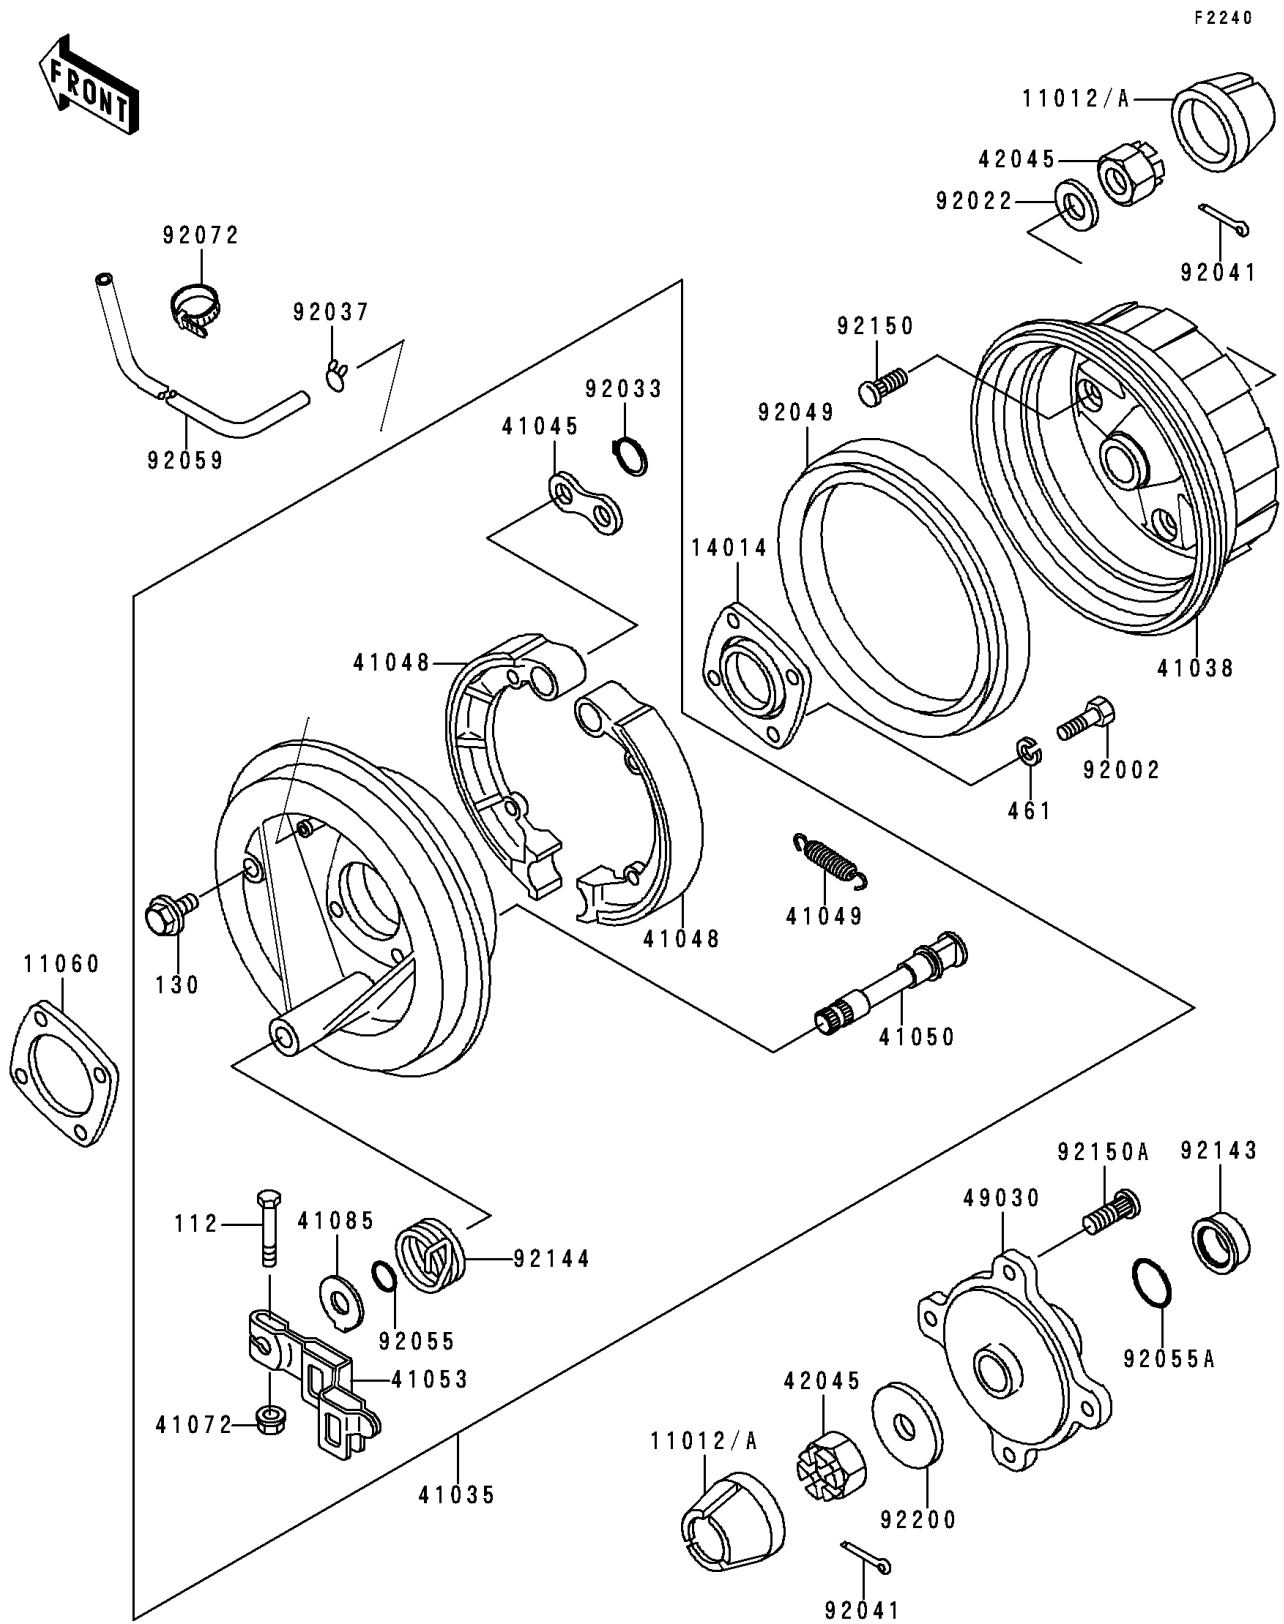

1997 Bayou 400 4X4 (Canada Only) PARTS DIAGRAM

Rear Hub

1997 Bayou 400 4X4 (Canada Only) PARTS LIST

Rear Hub

ITEM NAME	PART NUMBER	QUANTITY
BOLT-UPSET (Ref # 112)	112H0640	1
BOLT-FLANGED,10X12 (Ref # 130)	130B1012	1
WASHER-SPRING,10MM (Ref # 461)	461F1000	4
CAP,WHEEL (Ref # 11012A)	11012-1969	2
GASKET (Ref # 11060)	11060-1561	1
PLATE-POSITION (Ref # 14014)	14014-1072	1
PANEL-ASSY-BRAKE,RR,RH (Ref # 41035)	41035-1305	1
DRUM,REAR BRAKE (Ref # 41038)	41038-1202	1
WASHER (Ref # 41045)	41045-006	1
SHOE-BRAKE (Ref # 41048)	41048-1082	2
SPRING,BRAKE SHOE (Ref # 41049)	41049-012	2
CAM-BRAKE (Ref # 41050)	41050-1077	1
LEVER-BRAKE CAM (Ref # 41053)	41053-1078	1
NUT,6MM (Ref # 41072)	41072-007	1
INDICATOR (Ref # 41085)	41085-1062	1
NUT,CASTLE,18MM (Ref # 42045)	42045-018	2
HUB,RR,LH (Ref # 49030)	49030-1111	1
BOLT,10X30 (Ref # 92002)	92002-1918	4
WASHER,18.3X34X4.5 (Ref # 92022)	92022-1658	1
RING-SNAP,15MM (Ref # 92033)	92033-1250	2
CLAMP,TUBE (Ref # 92037)	92037-147	1
COTTER,4.0X35 (Ref # 92041)	92041-1053	2
SEAL-OIL,SD07 190 225 16 NS (Ref # 92049)	92049-1312	1
RING-O,ID=16.4 (Ref # 92055)	92055-1376	1
RING-O,ID=24.5 (Ref # 92055A)	92055-1459	1
TUBE,4.7X9.5X1240 (Ref # 92059)	92059-1968	1
BAND,L=188 (Ref # 92072)	92072-1239	3
COLLAR (Ref # 92143)	92143-1585	1
SPRING (Ref # 92144)	92144-1365	1

1997 Bayou 400 4X4 (Canada Only) PARTS LIST

Rear Hub

ITEM NAME	PART NUMBER	QUANTITY
BOLT,10MM (Ref # 92150)	92150-1110	4
BOLT (Ref # 92150A)	92150-1289	4
WASHER,18.5X52X4.5 (Ref # 92200)	92200-1139	1