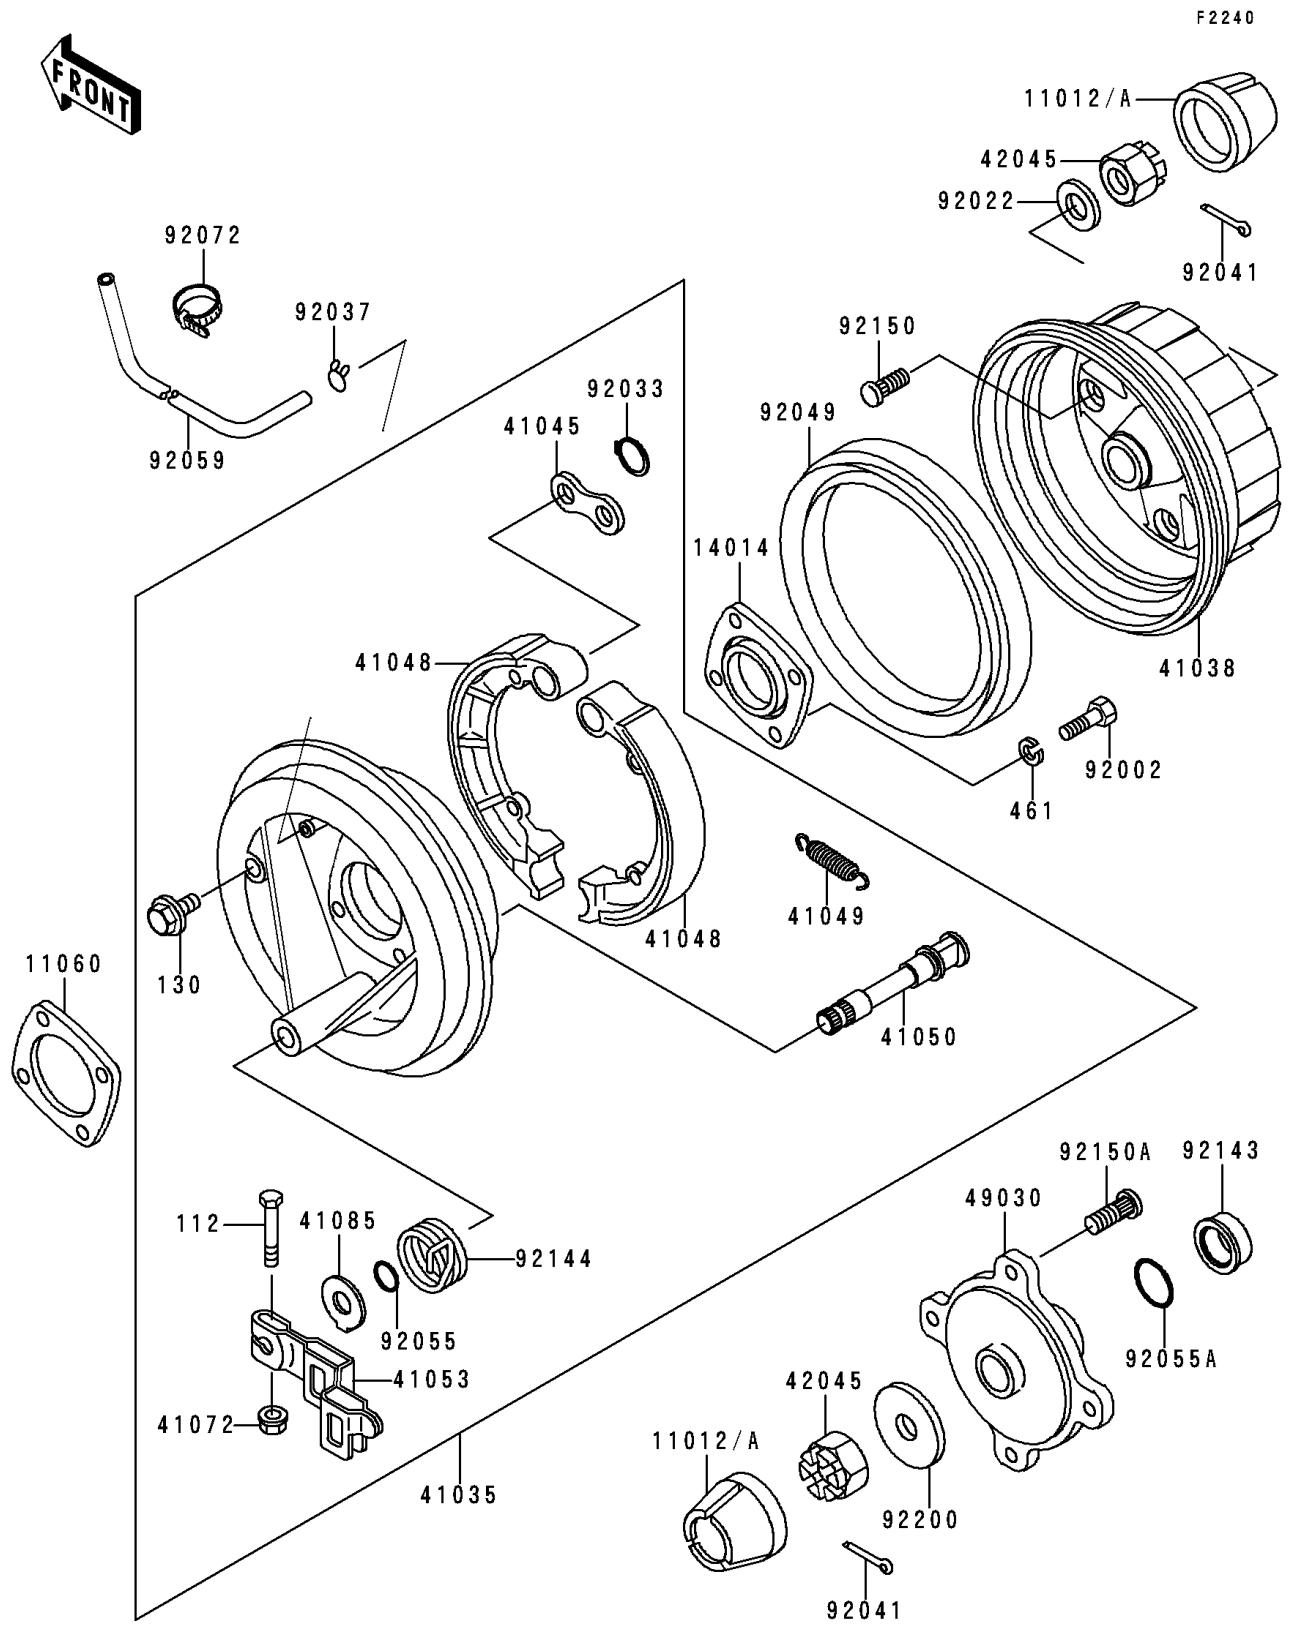

# 1998 Bayou 400 4X4 PARTS DIAGRAM

Rear Hub

# 1998 Bayou 400 4X4 PARTS LIST

## Rear Hub

ITEM NAME	PART NUMBER	QUANTITY
BOLT-UPSET (Ref # 112)	112H0640	1
BOLT-FLANGED,10X12 (Ref # 130)	130B1012	1
WASHER-SPRING,10MM (Ref # 461)	461F1000	4
CAP,WHEEL (Ref # 11012A)	11012-1969	2
GASKET (Ref # 11060)	11060-1561	1
PLATE-POSITION (Ref # 14014)	14014-1072	1
PANEL-ASSY-BRAKE,RR,RH (Ref # 41035)	41035-1305	1
DRUM,REAR BRAKE (Ref # 41038)	41038-1202	1
WASHER (Ref # 41045)	41045-006	1
SHOE-BRAKE (Ref # 41048)	41048-1082	2
SPRING,BRAKE SHOE (Ref # 41049)	41049-012	2
CAM-BRAKE (Ref # 41050)	41050-1077	1
LEVER-BRAKE CAM (Ref # 41053)	41053-1078	1
NUT,6MM (Ref # 41072)	41072-007	1
INDICATOR (Ref # 41085)	41085-1062	1
NUT,CASTLE,18MM (Ref # 42045)	42045-018	2
HUB,RR,LH (Ref # 49030)	49030-1111	1
BOLT,10X30 (Ref # 92002)	92002-1918	4
WASHER,18.3X34X4.5 (Ref # 92022)	92022-1658	1
RING-SNAP,15MM (Ref # 92033)	92033-1250	2
CLAMP,TUBE (Ref # 92037)	92037-147	1
COTTER,4.0X35 (Ref # 92041)	92041-1053	2
SEAL-OIL,SD07 190 225 16 NS (Ref # 92049)	92049-1312	1
RING-O,ID=16.4 (Ref # 92055)	92055-1376	1
RING-O,ID=24.5 (Ref # 92055A)	92055-1459	1
TUBE,4.7X9.5X1240 (Ref # 92059)	92059-1968	1
BAND,L=188 (Ref # 92072)	92072-1239	3
COLLAR (Ref # 92143)	92143-1585	1
SPRING (Ref # 92144)	92144-1365	1

## Rear Hub

ITEM NAME	PART NUMBER	QUANTITY
BOLT,10MM (Ref # 92150)	92150-1110	4
BOLT (Ref # 92150A)	92150-1289	4
WASHER,18.5X52X4.5 (Ref # 92200)	92200-1139	1