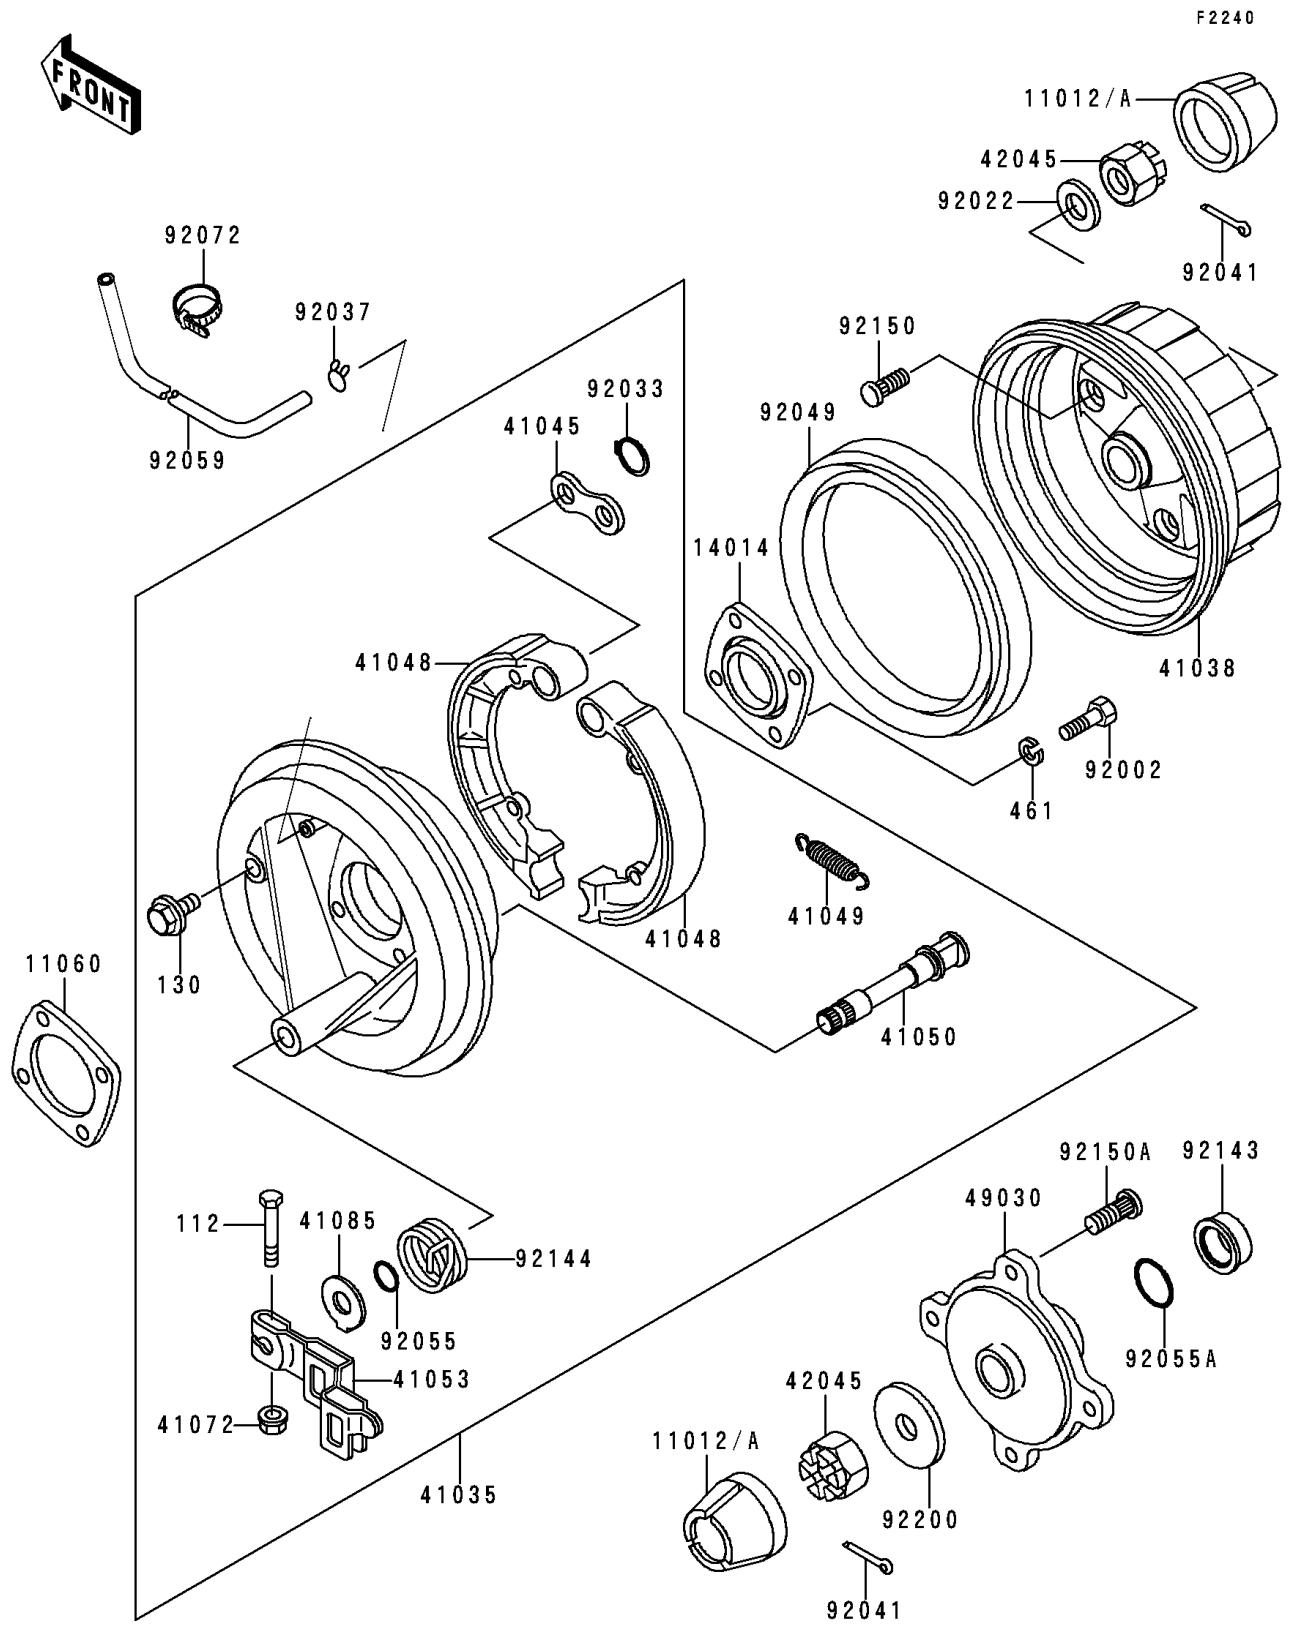

1998 Bayou 400 4X4 PARTS DIAGRAM

Rear Hub

1998 Bayou 400 4X4 PARTS LIST

Rear Hub

ITEM NAME	PART NUMBER	QUANTITY
BOLT-UPSET (Ref # 112)	112H0640	1
BOLT-FLANGED,10X12 (Ref # 130)	130B1012	1
WASHER-SPRING,10MM (Ref # 461)	461F1000	4
CAP,WHEEL (Ref # 11012A)	11012-1969	2
GASKET (Ref # 11060)	11060-1561	1
PLATE-POSITION (Ref # 14014)	14014-1072	1
PANEL-ASSY-BRAKE,RR,RH (Ref # 41035)	41035-1305	1
DRUM,REAR BRAKE (Ref # 41038)	41038-1202	1
WASHER (Ref # 41045)	41045-006	1
SHOE-BRAKE (Ref # 41048)	41048-1082	2
SPRING,BRAKE SHOE (Ref # 41049)	41049-012	2
CAM-BRAKE (Ref # 41050)	41050-1077	1
LEVER-BRAKE CAM (Ref # 41053)	41053-1078	1
NUT,6MM (Ref # 41072)	41072-007	1
INDICATOR (Ref # 41085)	41085-1062	1
NUT,CASTLE,18MM (Ref # 42045)	42045-018	2
HUB,RR,LH (Ref # 49030)	49030-1111	1
BOLT,10X30 (Ref # 92002)	92002-1918	4
WASHER,18.3X34X4.5 (Ref # 92022)	92022-1658	1
RING-SNAP,15MM (Ref # 92033)	92033-1250	2
CLAMP,TUBE (Ref # 92037)	92037-147	1
COTTER,4.0X35 (Ref # 92041)	92041-1053	2
SEAL-OIL,SD07 190 225 16 NS (Ref # 92049)	92049-1312	1
RING-O,ID=16.4 (Ref # 92055)	92055-1376	1
RING-O,ID=24.5 (Ref # 92055A)	92055-1459	1
TUBE,4.7X9.5X1240 (Ref # 92059)	92059-1968	1
BAND,L=188 (Ref # 92072)	92072-1239	3
COLLAR (Ref # 92143)	92143-1585	1
SPRING (Ref # 92144)	92144-1365	1

1998 Bayou 400 4X4 PARTS LIST

Rear Hub

ITEM NAME	PART NUMBER	QUANTITY
BOLT,10MM (Ref # 92150)	92150-1110	4
BOLT (Ref # 92150A)	92150-1289	4
WASHER,18.5X52X4.5 (Ref # 92200)	92200-1139	1