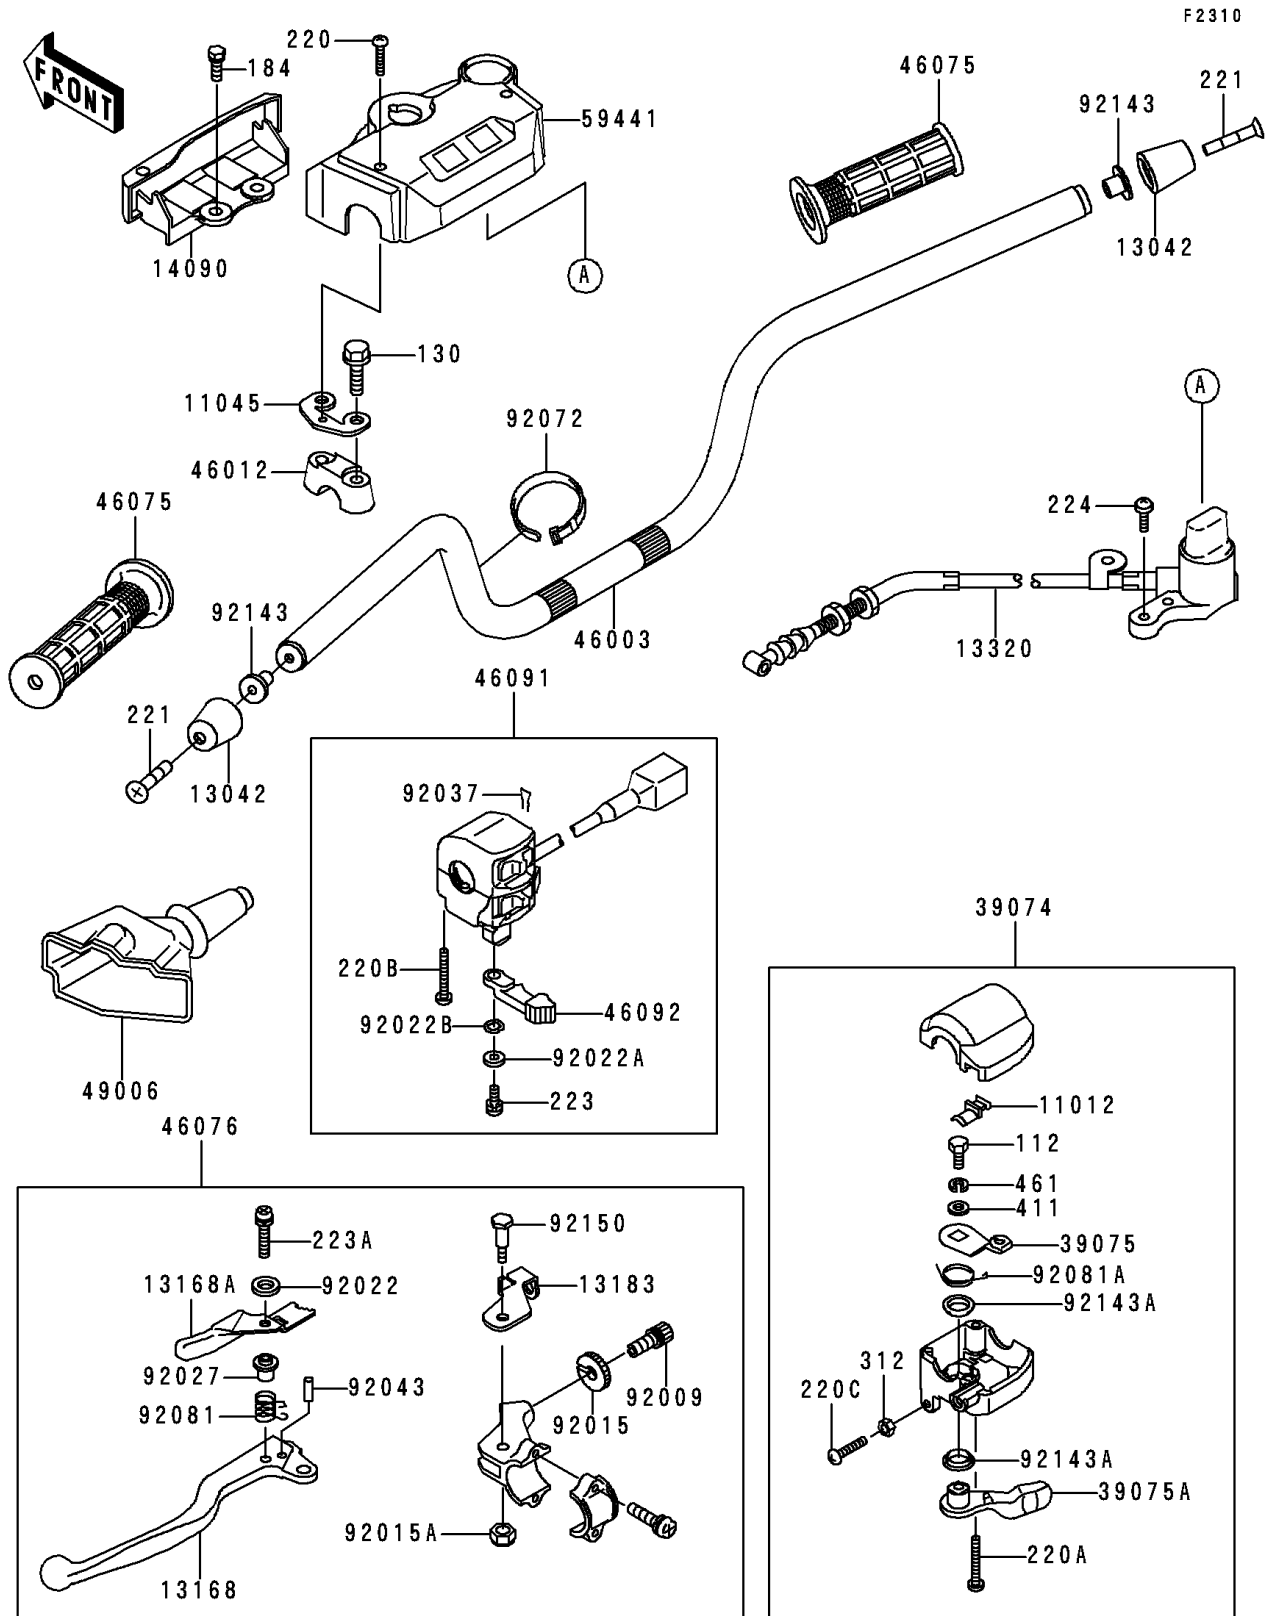

1997 Bayou 400 4X4 (Canada Only) PARTS DIAGRAM

Handlebar