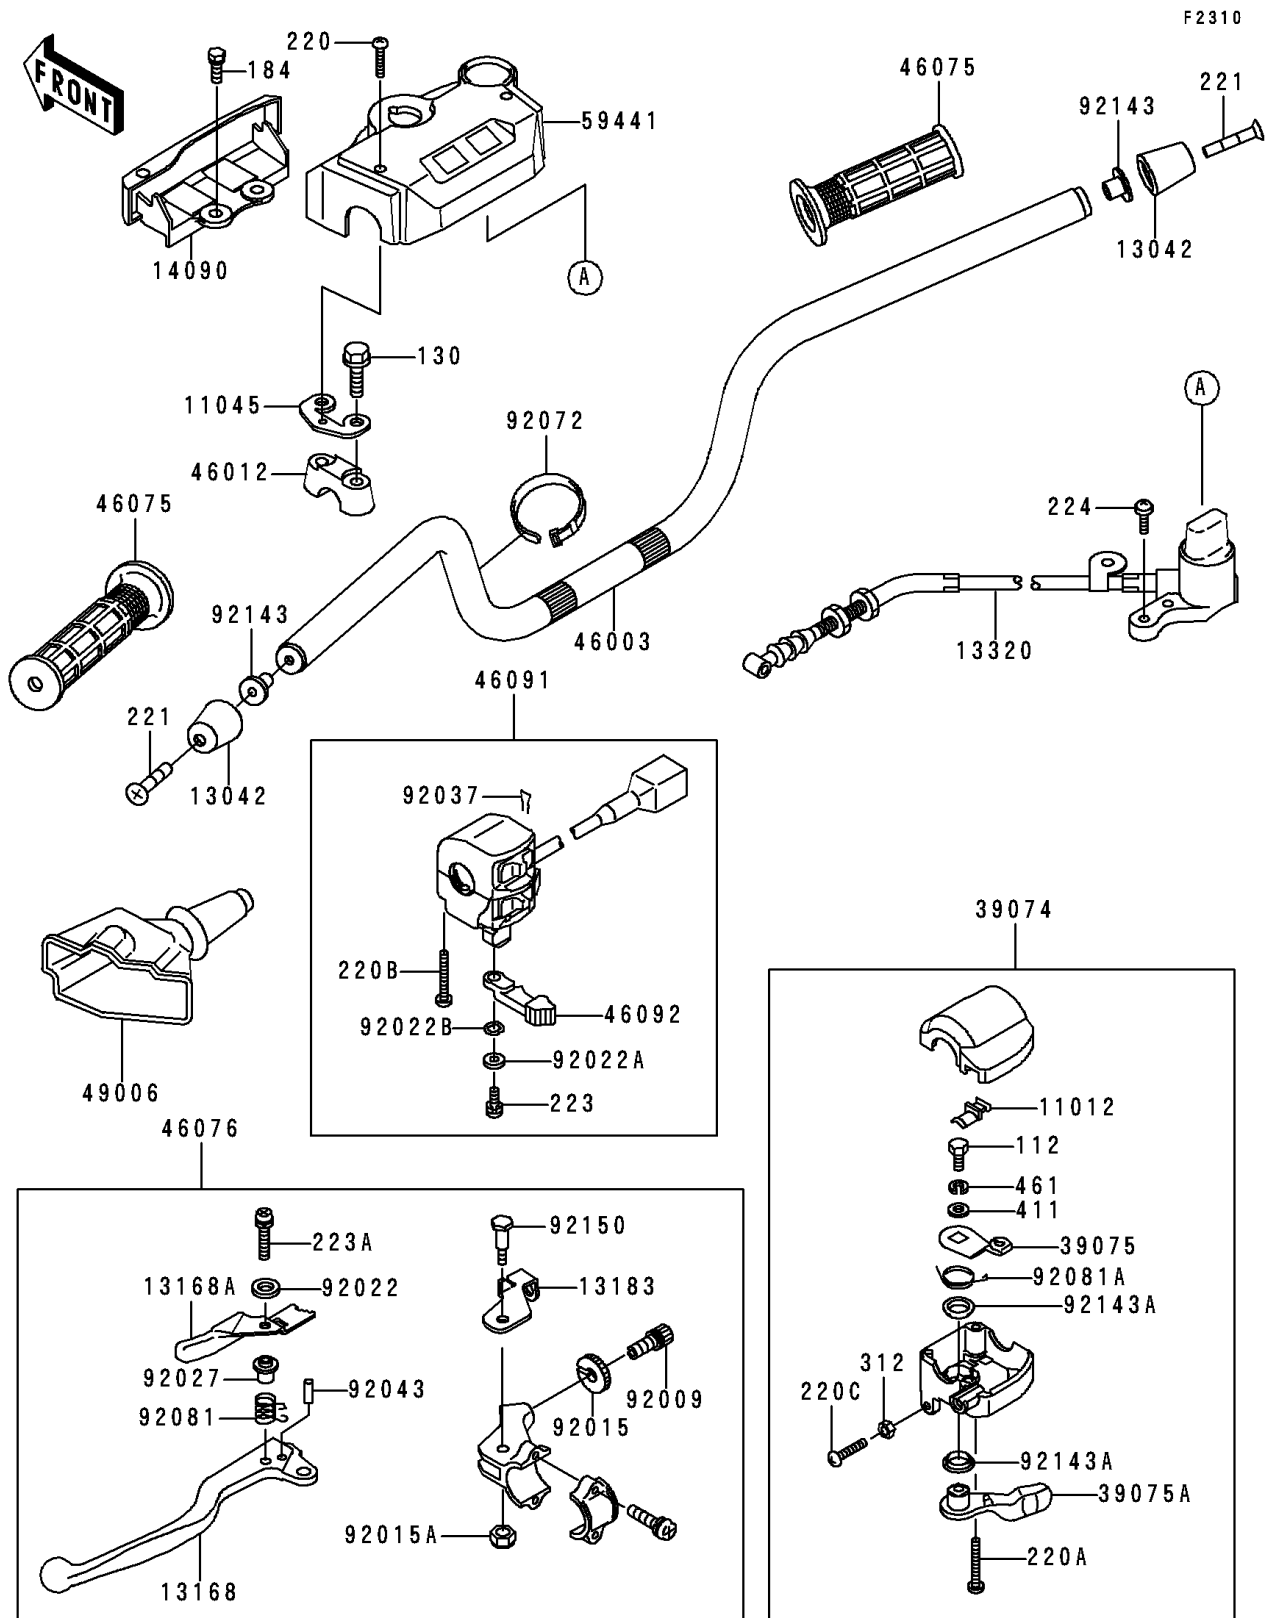

1998 Bayou 400 4X4 PARTS DIAGRAM

Handlebar