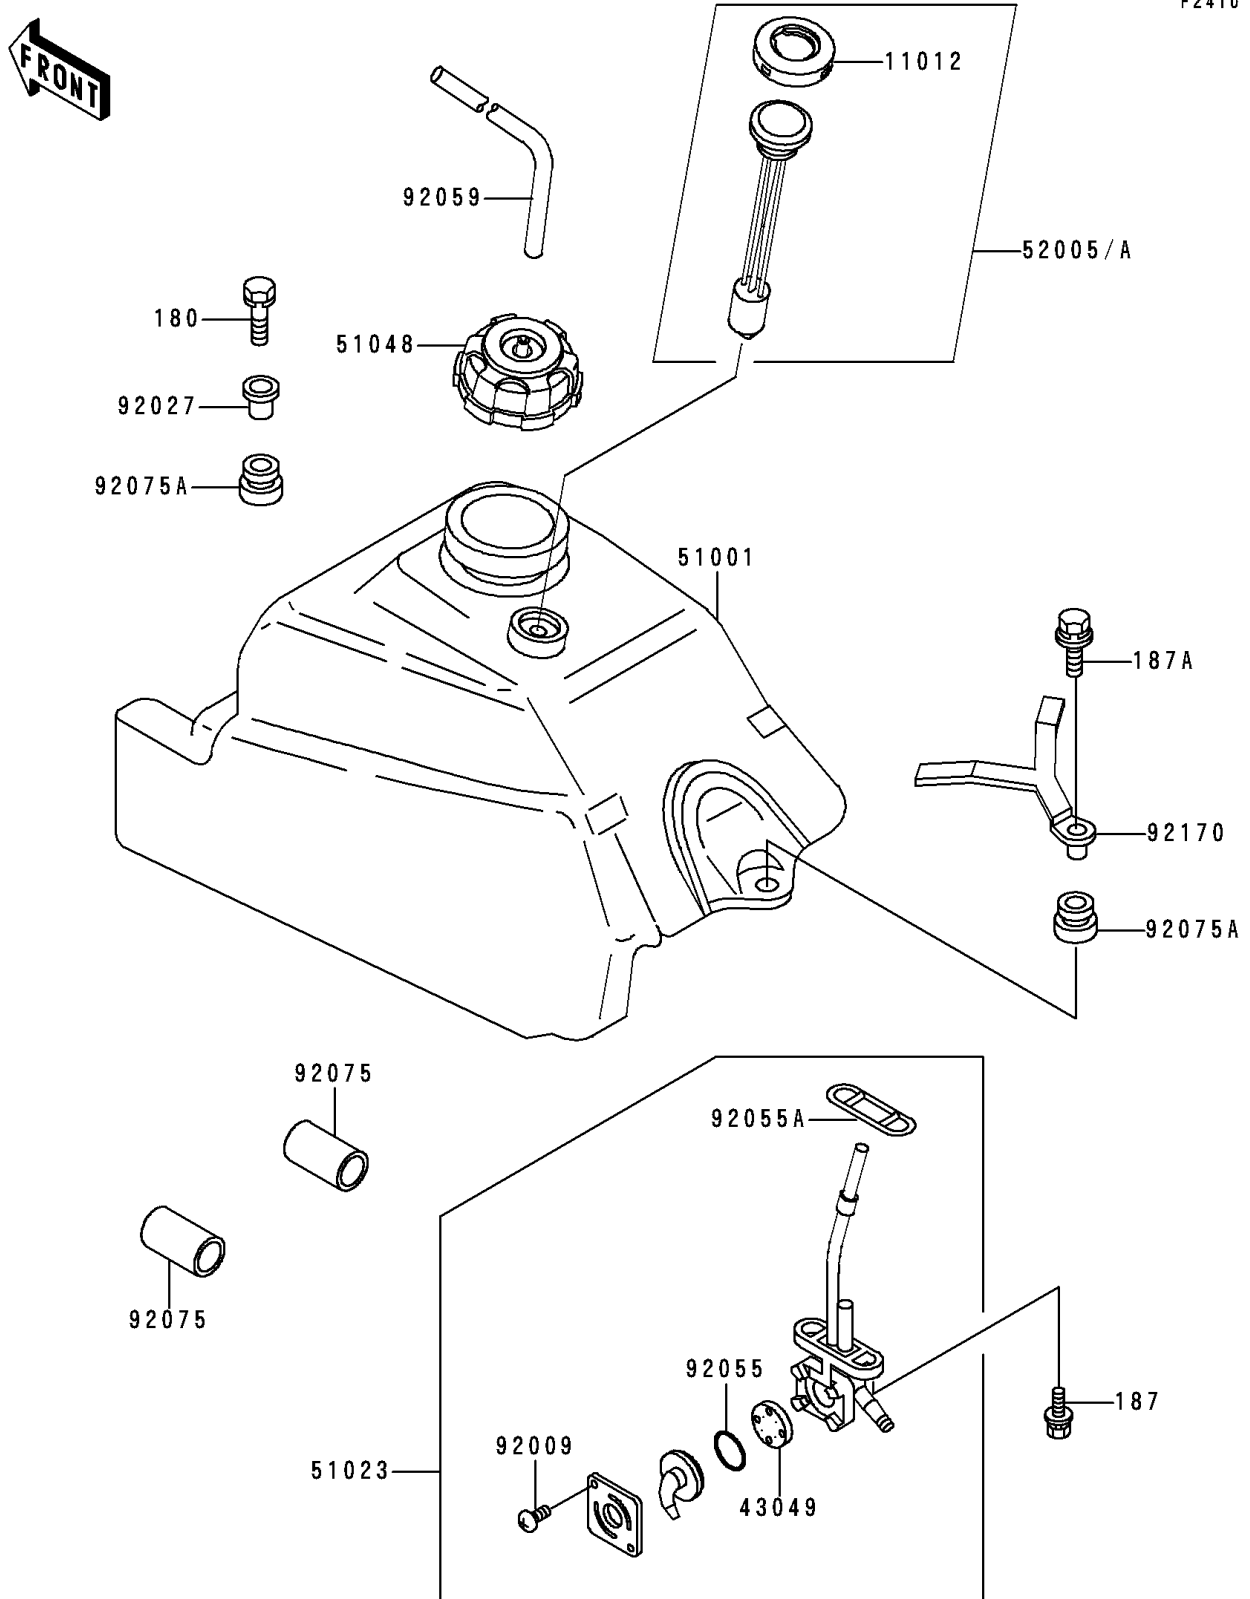

# 1998 Bayou 400 4X4 PARTS DIAGRAM

Fuel Tank

F2410

## 1998 Bayou 400 4X4 PARTS LIST

### Fuel Tank

ITEM NAME	PART NUMBER	QUANTITY
BOLT-UPSET-WS,6X25 (Ref # 180)	180D0625	2
BOLT-UPSET-WSP (Ref # 187)	187B0614	2
BOLT-UPSET-WSP (Ref # 187A)	187D0630	1
CAP,FUEL GAUGE (Ref # 11012)	11012-1627	1
PACKING,FUEL TAP LEVER (Ref # 43049)	43049-1017	1
TANK-COMP-FUEL (Ref # 51001)	51001-1362	1
TAP-ASSY,FUEL (Ref # 51023)	51023-1159	1
CAP-ASSY-TANK,FUEL (Ref # 51048)	51048-1090	1
GAUGE,FUEL (Ref # 52005A)	52005-1121	1
SCREW,3X5 (Ref # 92009)	92009-1123	2
COLLAR,L=16.1 (Ref # 92027)	92027-1847	2
RING-O,FUEL TAP LEVER (Ref # 92055)	92055-1111	1
RING-O,FUEL TAP PACKING (Ref # 92055A)	92055-1348	1
TUBE,5X9.4X300 (Ref # 92059)	92059-1982	1
DAMPER,FUEL TANK,FR,UNDER (Ref # 92075)	92075-1369	2
DAMPER (Ref # 92075A)	92075-1787	3
CLAMP,HOSE (Ref # 92170)	92170-1070	1