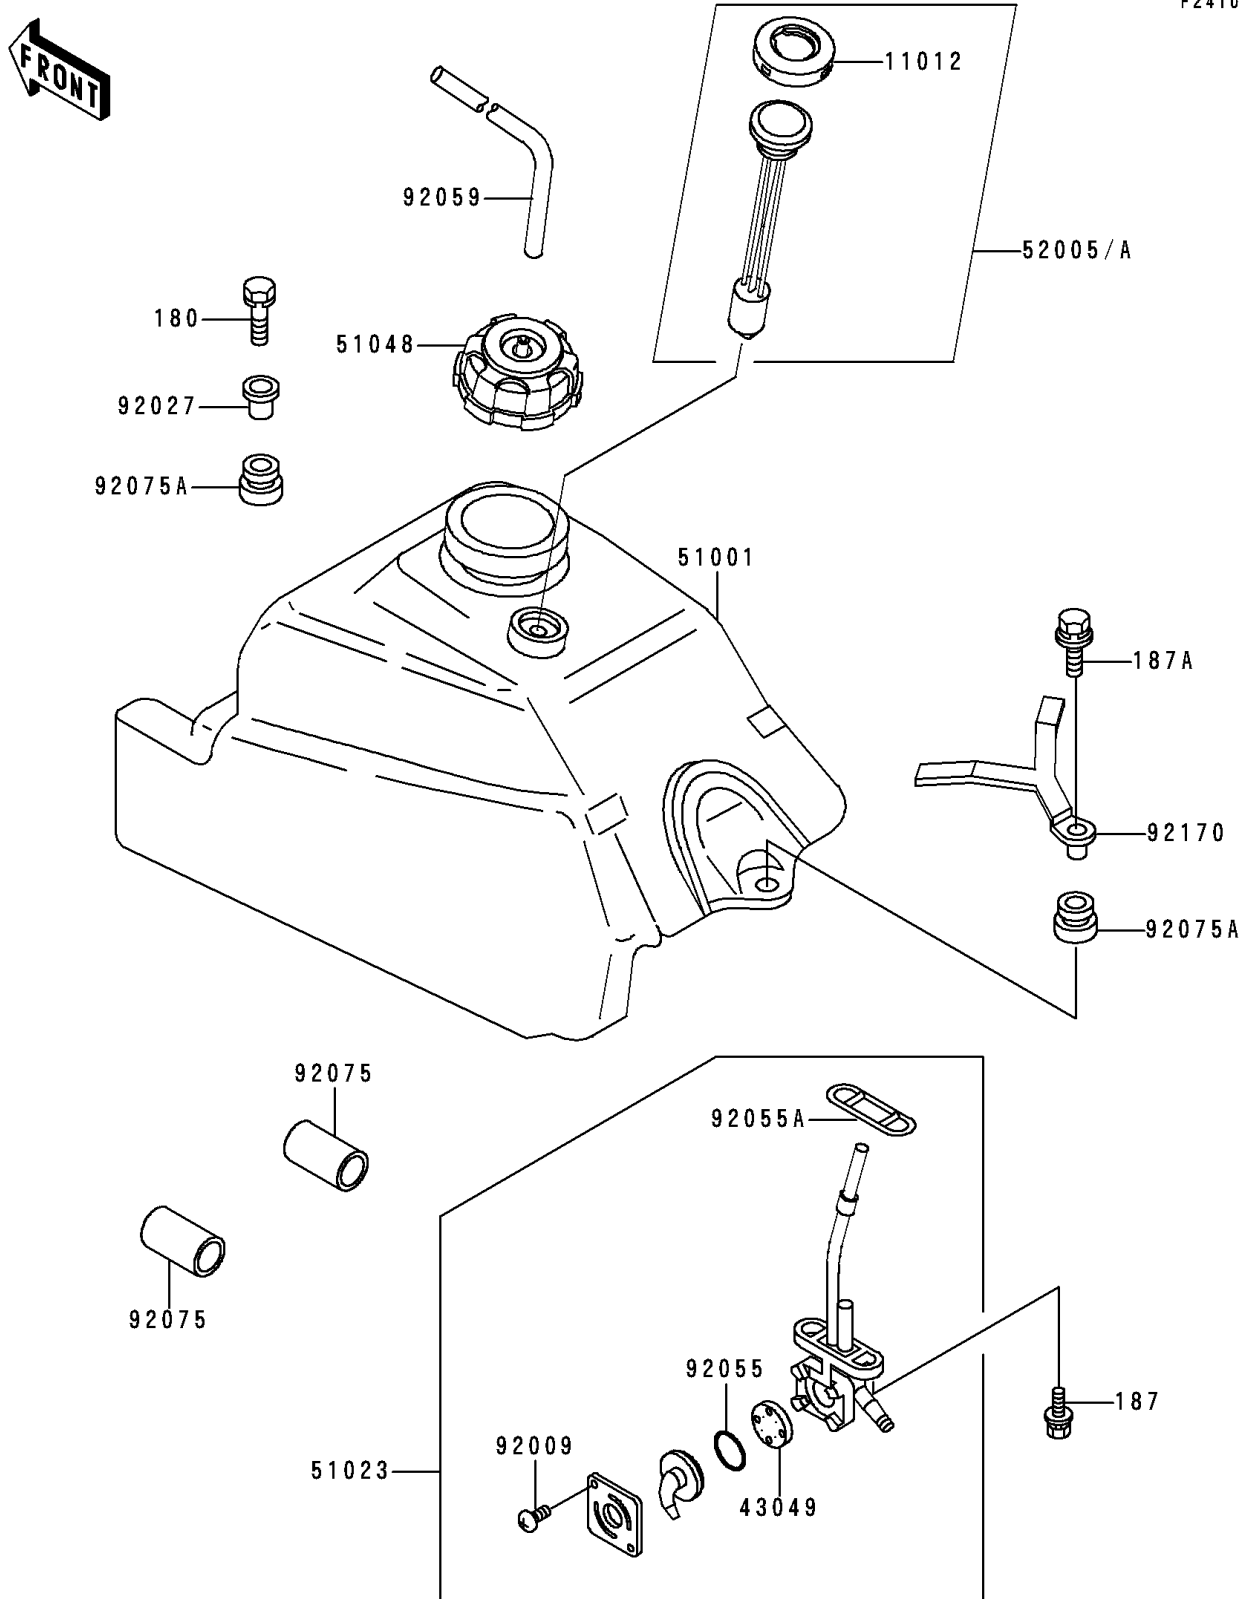

# 1998 Bayou 400 4X4 PARTS DIAGRAM

Fuel Tank

F2410

# 1998 Bayou 400 4X4 PARTS LIST

## Fuel Tank

ITEM NAME	PART NUMBER	QUANTITY
BOLT-UPSET-WS,6X25 (Ref # 180)	180D0625	2
BOLT-UPSET-WSP (Ref # 187)	187B0614	2
BOLT-UPSET-WSP (Ref # 187A)	187D0630	1
CAP,FUEL GAUGE (Ref # 11012)	11012-1627	1
PACKING,FUEL TAP LEVER (Ref # 43049)	43049-1017	1
TANK-COMP-FUEL (Ref # 51001)	51001-1362	1
TAP-ASSY,FUEL (Ref # 51023)	51023-1159	1
CAP-ASSY-TANK,FUEL (Ref # 51048)	51048-1090	1
GAUGE,FUEL (Ref # 52005A)	52005-1121	1
SCREW,3X5 (Ref # 92009)	92009-1123	2
COLLAR,L=16.1 (Ref # 92027)	92027-1847	2
RING-O,FUEL TAP LEVER (Ref # 92055)	92055-1111	1
RING-O,FUEL TAP PACKING (Ref # 92055A)	92055-1348	1
TUBE,5X9.4X300 (Ref # 92059)	92059-1982	1
DAMPER,FUEL TANK,FR,UNDER (Ref # 92075)	92075-1369	2
DAMPER (Ref # 92075A)	92075-1787	3
CLAMP,HOSE (Ref # 92170)	92170-1070	1