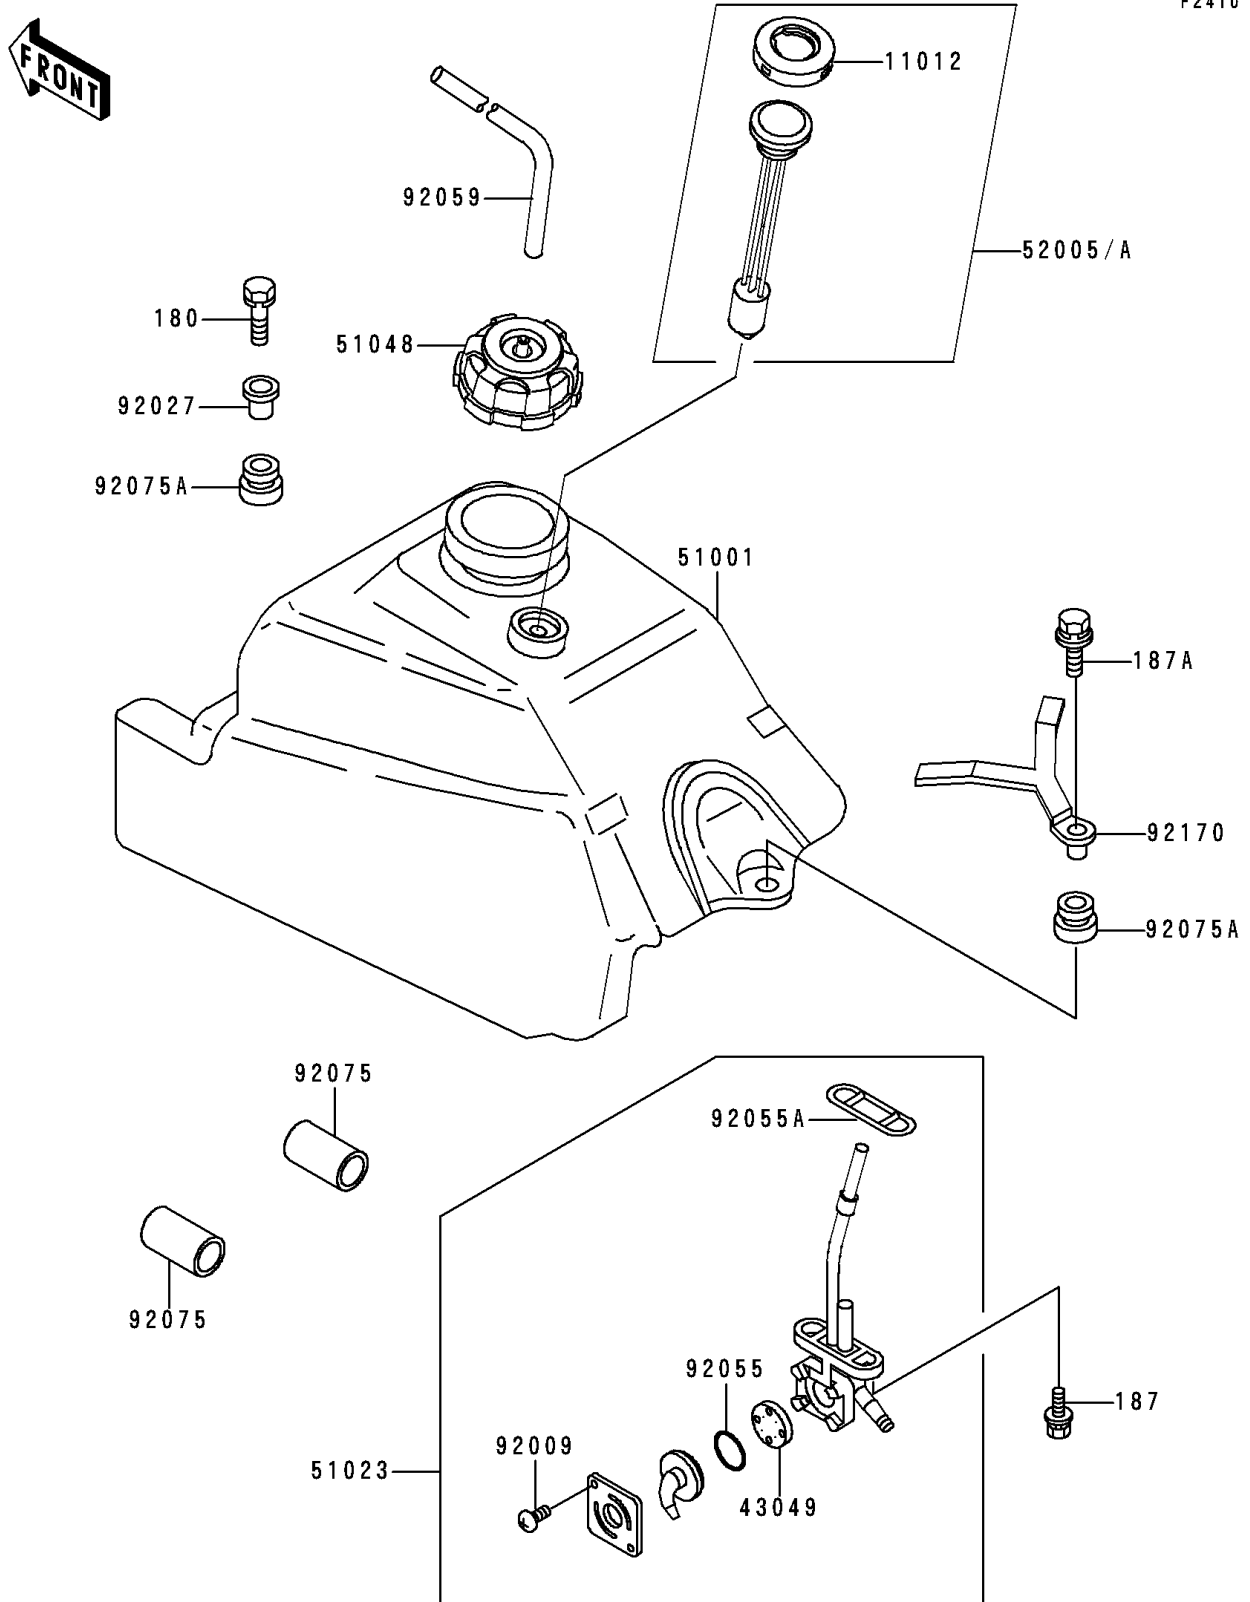

# 1999 Bayou 400 4X4 PARTS DIAGRAM

Fuel Tank

F2410

# 1999 Bayou 400 4X4 PARTS LIST

## Fuel Tank

ITEM NAME	PART NUMBER	QUANTITY
BOLT-UPSET-WS,6X25 (Ref # 180)	180D0625	2
BOLT-UPSET-WSP (Ref # 187)	187B0614	2
BOLT-UPSET-WSP (Ref # 187A)	187D0630	1
CAP,FUEL GAUGE (Ref # 11012)	11012-1627	1
PACKING,FUEL TAP LEVER (Ref # 43049)	43049-1017	1
TANK-COMP-FUEL (Ref # 51001)	51001-1362	1
TAP-ASSY,FUEL (Ref # 51023)	51023-1159	1
CAP-ASSY-TANK,FUEL (Ref # 51048)	51048-1090	1
GAUGE,FUEL (Ref # 52005A)	52005-1121	1
SCREW,3X5 (Ref # 92009)	92009-1123	2
COLLAR,L=16.1 (Ref # 92027)	92027-1847	2
RING-O,FUEL TAP LEVER (Ref # 92055)	92055-1111	1
RING-O,FUEL TAP PACKING (Ref # 92055A)	92055-1348	1
TUBE,5X9.4X300 (Ref # 92059)	92059-1982	1
DAMPER,FUEL TANK,FR,UNDER (Ref # 92075)	92075-1369	2
DAMPER (Ref # 92075A)	92075-1787	3
CLAMP,HOSE (Ref # 92170)	92170-1070	1