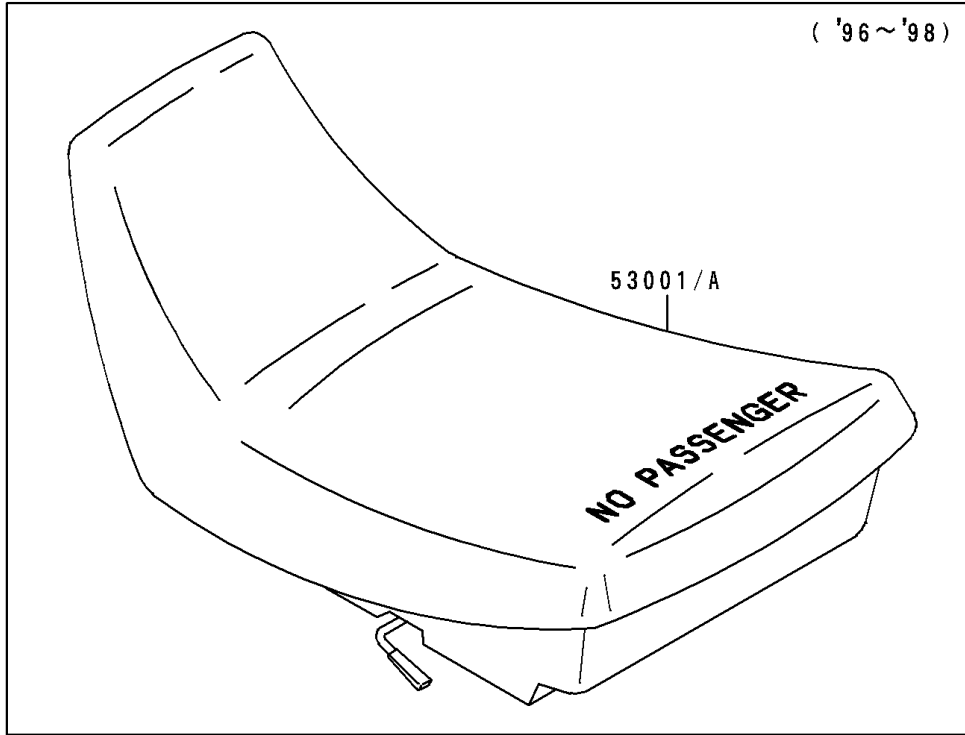

1996 Bayou 400 4X4 PARTS DIAGRAM

Seat

F2510

1996 Bayou 400 4X4 PARTS LIST

Seat

ITEM NAME	PART NUMBER	QUANTITY
SEAT-ASSY,S.GRAY (Ref # 53001A)	53001-1543-LG	1