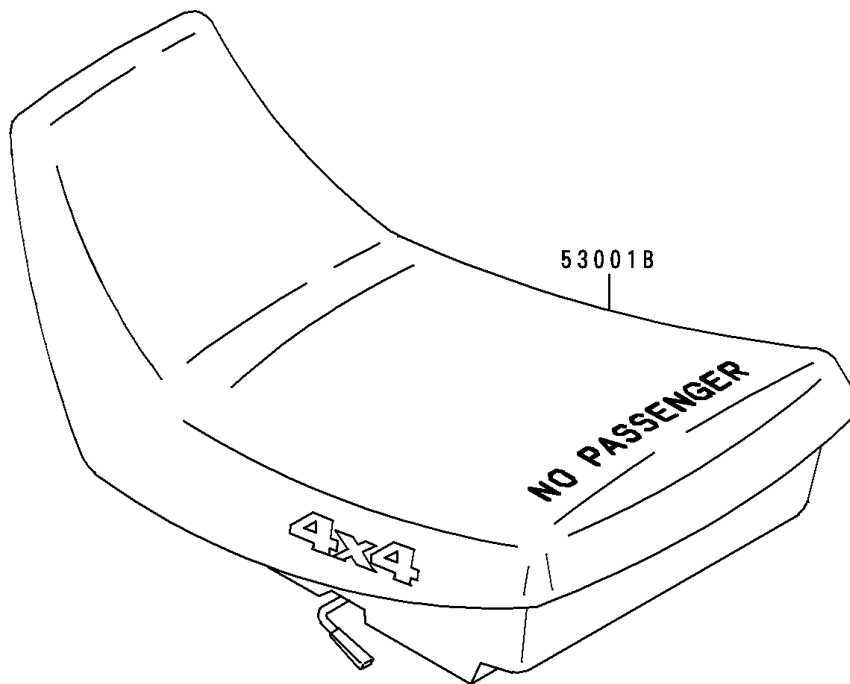

1996 Bayou 400 4X4 PARTS DIAGRAM

Seat

F2510

1996 Bayou 400 4X4 PARTS LIST

Seat

ITEM NAME	PART NUMBER	QUANTITY
SEAT-ASSY,S.GRAY (Ref # 53001A)	53001-1543-LG	1