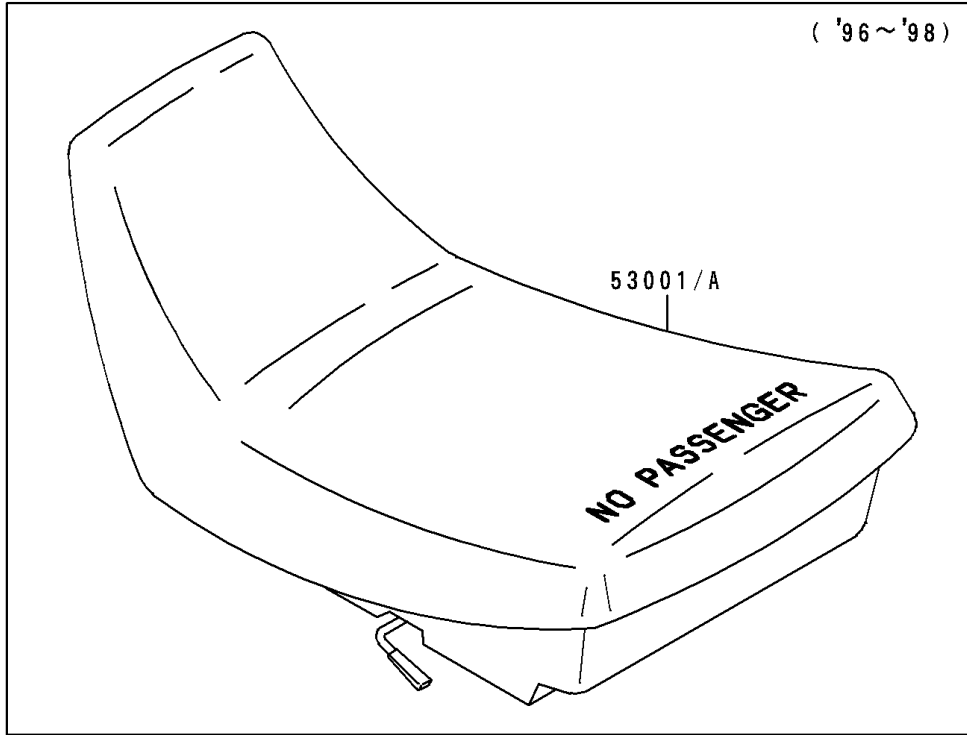

# 1997 Bayou 400 4X4 (Canada Only) PARTS DIAGRAM

Seat

F2510

## Seat

ITEM NAME	PART NUMBER	QUANTITY
SEAT-ASSY,BEIGE (Ref # 53001)	53001-1543-K5	1
SEAT-ASSY,S.GRAY (Ref # 53001A)	53001-1543-LG	1