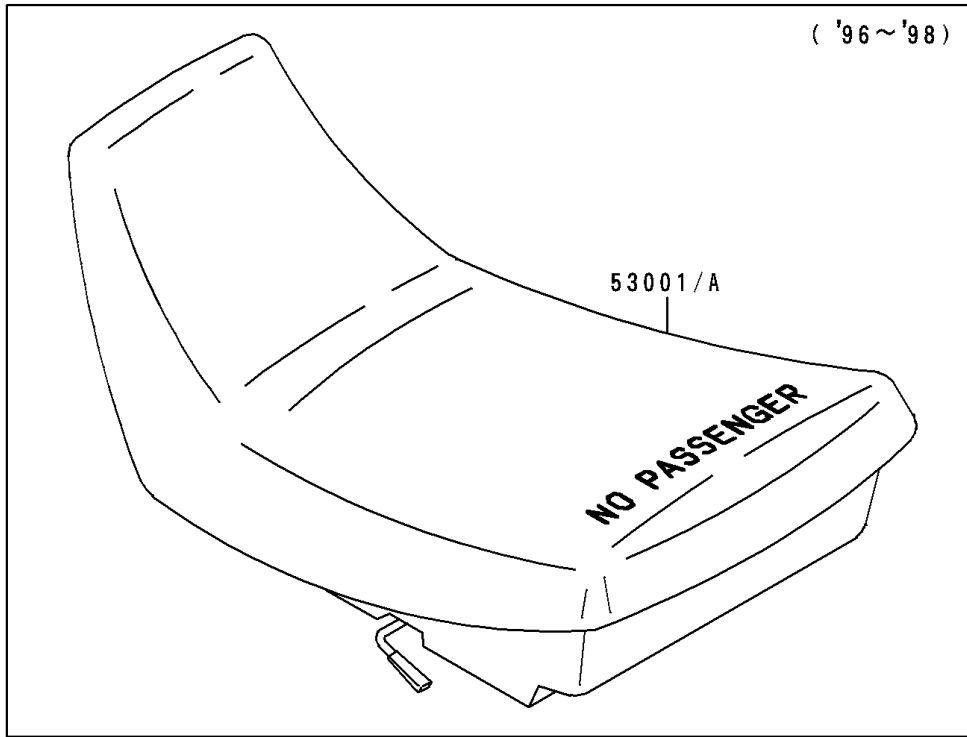

1998 Bayou 400 4X4 PARTS DIAGRAM

Seat

F2510

1998 Bayou 400 4X4 PARTS LIST

Seat

ITEM NAME	PART NUMBER	QUANTITY
SEAT-ASSY,BEIGE (Ref # 53001)	53001-1543-K5	1