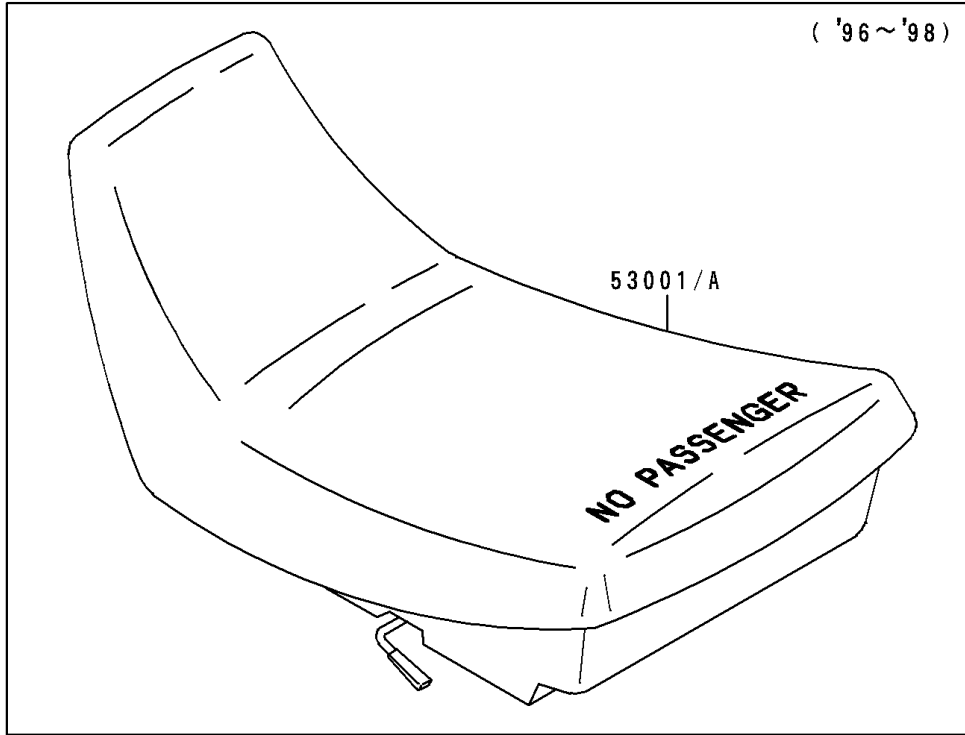

1998 Bayou 400 4X4 PARTS DIAGRAM

Seat

F2510

1998 Bayou 400 4X4 PARTS LIST

Seat

ITEM NAME	PART NUMBER	QUANTITY
SEAT-ASSY,BEIGE (Ref # 53001)	53001-1543-K5	1