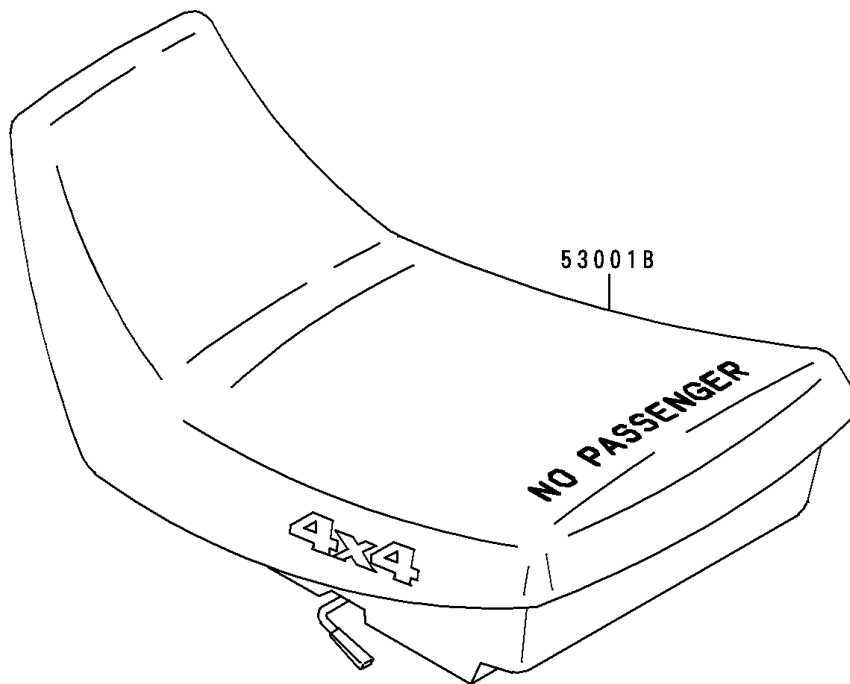

1998 Bayou 400 4X4 PARTS DIAGRAM

Seat

F2510

1998 Bayou 400 4X4 PARTS LIST

Seat

ITEM NAME	PART NUMBER	QUANTITY
SEAT-ASSY,BEIGE (Ref # 53001)	53001-1543-K5	1