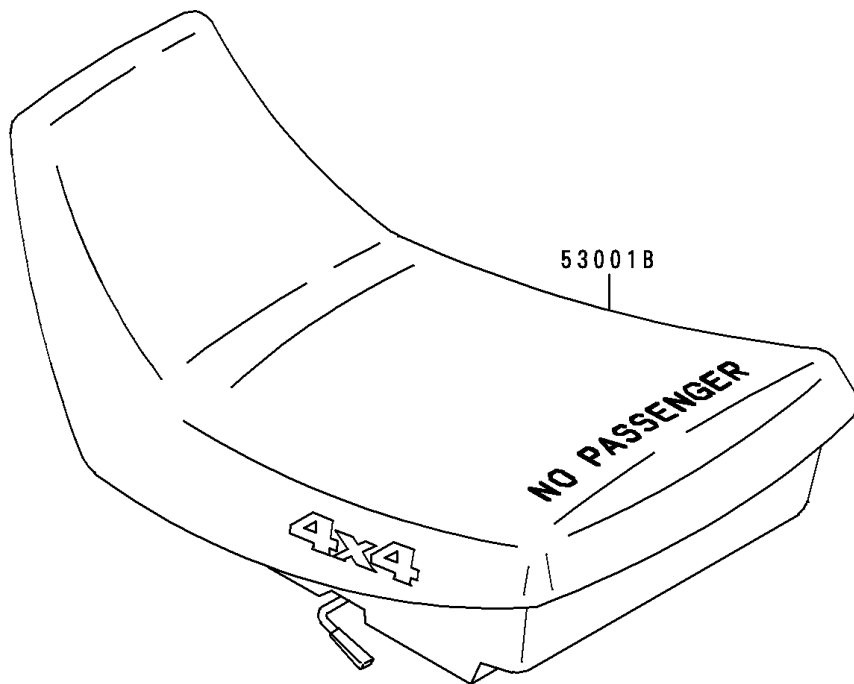

1998 Bayou 400 4X4 PARTS DIAGRAM

Seat

F2510

1998 Bayou 400 4X4 PARTS LIST

Seat

ITEM NAME	PART NUMBER	QUANTITY
SEAT-ASSY,BEIGE (Ref # 53001)	53001-1543-K5	1