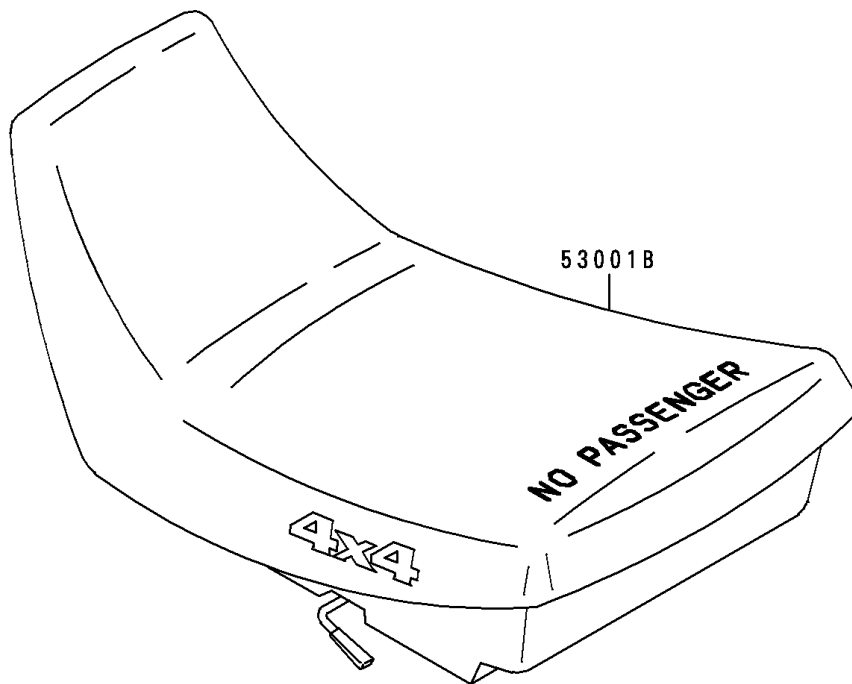

1999 Bayou 400 4X4 PARTS DIAGRAM

Seat

F2510

1999 Bayou 400 4X4 PARTS LIST

Seat

ITEM NAME	PART NUMBER	QUANTITY
SEAT-ASSY,S.GRAY (Ref # 53001B)	53001-1891-LG	1