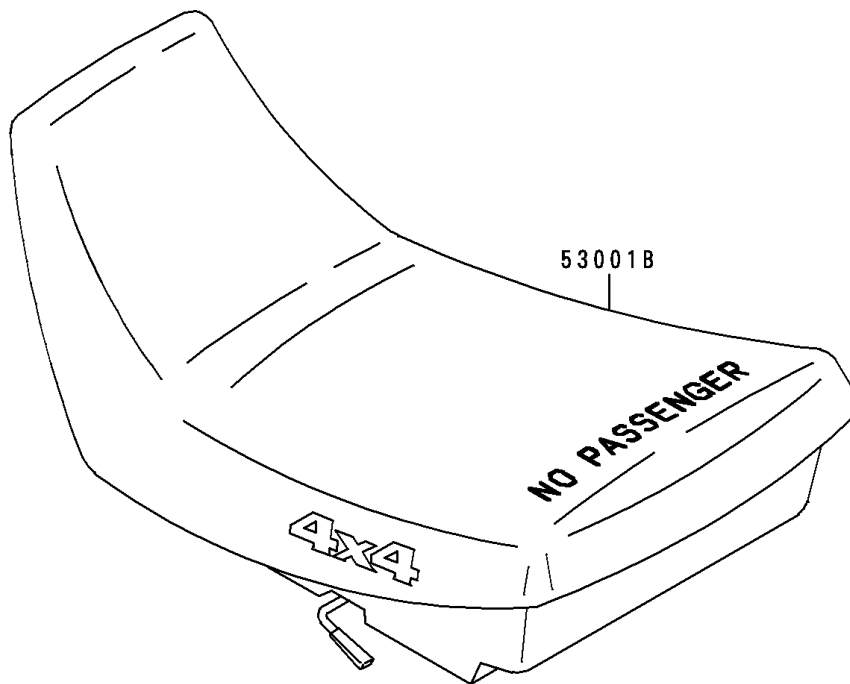

1999 Bayou 400 4X4 PARTS DIAGRAM

Seat

F2510

1999 Bayou 400 4X4 PARTS LIST

Seat

ITEM NAME	PART NUMBER	QUANTITY
SEAT-ASSY,S.GRAY (Ref # 53001B)	53001-1891-LG	1