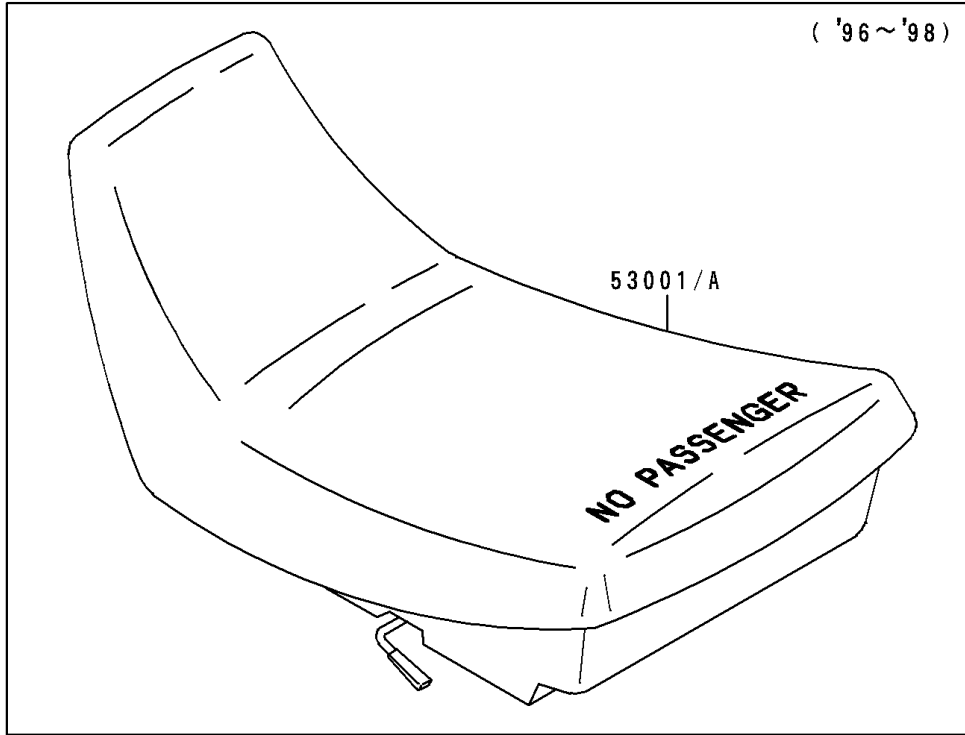

1999 Bayou 400 4X4 PARTS DIAGRAM

Seat

F2510

1999 Bayou 400 4X4 PARTS LIST

Seat

ITEM NAME	PART NUMBER	QUANTITY
SEAT-ASSY,S.GRAY (Ref # 53001B)	53001-1891-LG	1