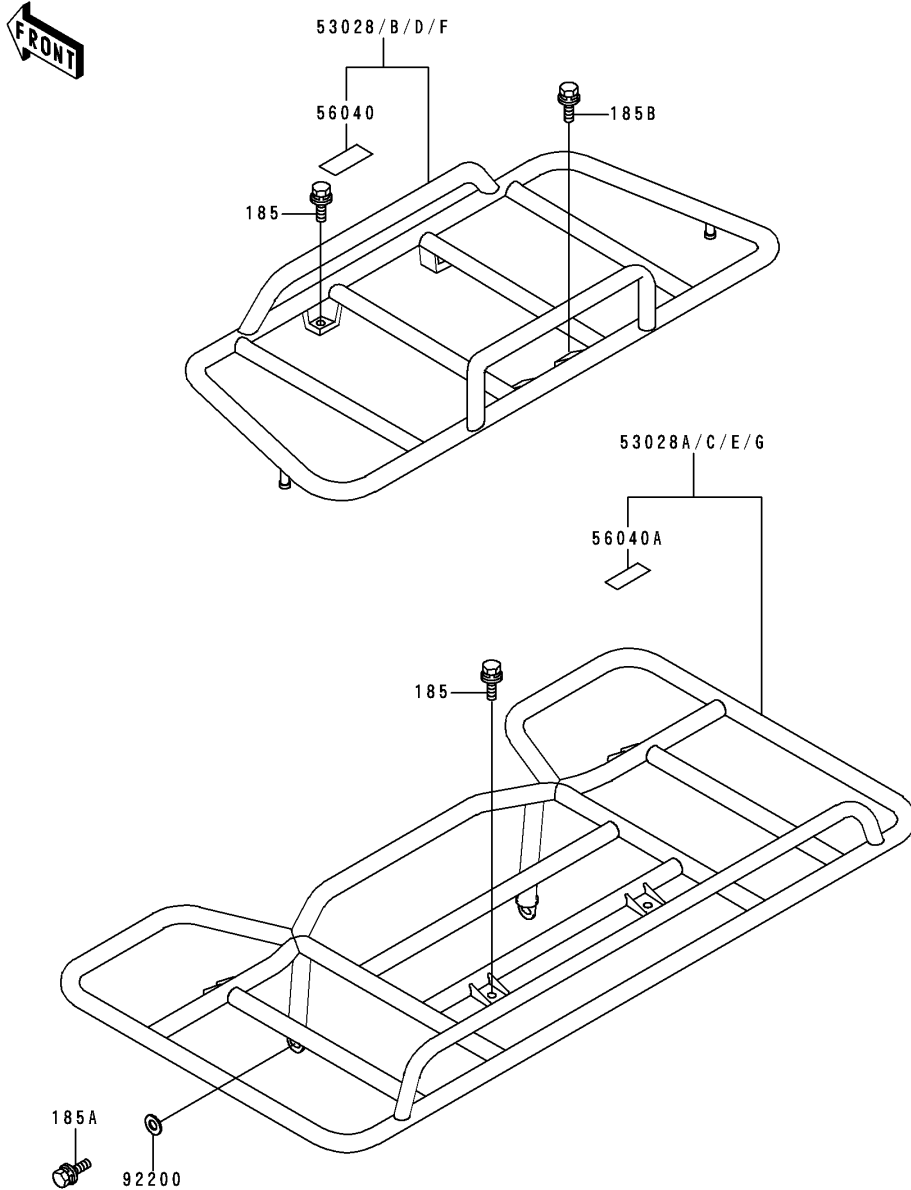

# 1997 Bayou 400 4X4 (Canada Only) PARTS DIAGRAM

Carrier(s)

F2520

# 1997 Bayou 400 4X4 (Canada Only) PARTS LIST

Carrier(s)

ITEM NAME	PART NUMBER	QUANTITY
BOLT-UPSET-WSP-SMALL (Ref # 185)	185C0816	4
BOLT-UPSET-WSP-SMALL,8X20 (Ref # 185A)	185J0820	2
BOLT-UPSET-WSP-SMALL,8X35 (Ref # 185B)	185J0835	2
LABEL-WARNING,MAXIMUM LOAD (Ref # 56040)	56040-1321	1
LABEL-WARNING,MAXIMUM LOAD (Ref # 56040A)	56040-1322	1
WASHER,8.5X20X2.3 (Ref # 92200)	92200-1055	2
CARRIER-ASSY,FR,S.GRAY (Ref # 53028D)	53028-1082-1U	1
CARRIER-ASSY,RR,S.GRAY (Ref # 53028E)	53028-1083-1U	1
CARRIER-ASSY,FR,S.GRAY (Ref # 53028F)	53028-1084-1U	1
CARRIER-ASSY,RR,S.GRAY (Ref # 53028G)	53028-1085-1U	1