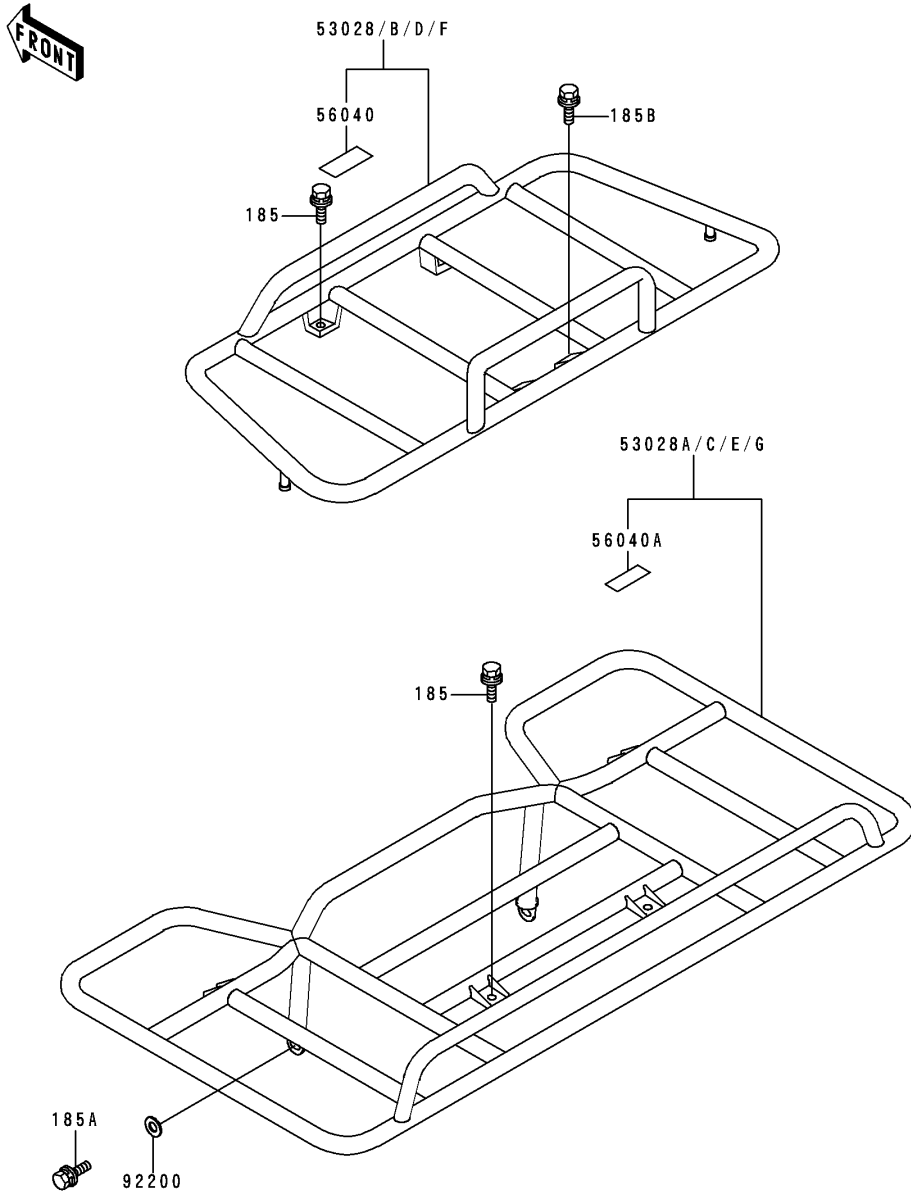

# 1998 Bayou 400 4X4 PARTS DIAGRAM

Carrier(s)

F2520

# 1998 Bayou 400 4X4 PARTS LIST

Carrier(s)

ITEM NAME	PART NUMBER	QUANTITY
BOLT-UPSET-WSP-SMALL (Ref # 185)	185C0816	4
BOLT-UPSET-WSP-SMALL,8X20 (Ref # 185A)	185J0820	2
BOLT-UPSET-WSP-SMALL,8X35 (Ref # 185B)	185J0835	2
LABEL-WARNING,MAXIMUM LOAD (Ref # 56040)	56040-1321	1
LABEL-WARNING,MAXIMUM LOAD (Ref # 56040A)	56040-1322	1
WASHER,8.5X20X2.3 (Ref # 92200)	92200-1055	2
CARRIER-ASSY,FR,S.GRAY (Ref # 53028D)	53028-1082-1U	1
CARRIER-ASSY,RR,S.GRAY (Ref # 53028E)	53028-1083-1U	1
CARRIER-ASSY,FR,S.GRAY (Ref # 53028F)	53028-1084-1U	1
CARRIER-ASSY,RR,S.GRAY (Ref # 53028G)	53028-1085-1U	1