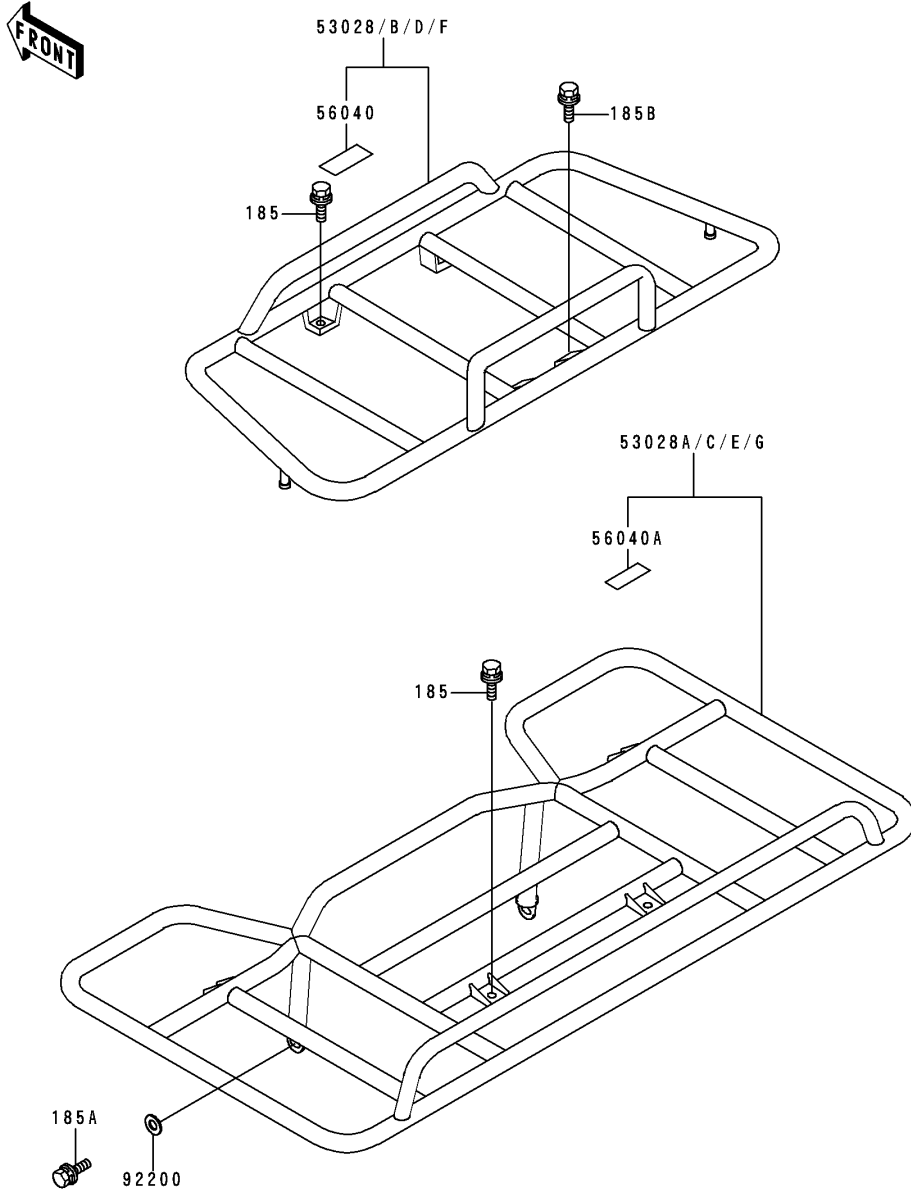

# 1998 Bayou 400 4X4 PARTS DIAGRAM

Carrier(s)

F2520

## 1998 Bayou 400 4X4 PARTS LIST

Carrier(s)

ITEM NAME	PART NUMBER	QUANTITY
BOLT-UPSET-WSP-SMALL (Ref # 185)	185C0816	4
BOLT-UPSET-WSP-SMALL,8X20 (Ref # 185A)	185J0820	2
BOLT-UPSET-WSP-SMALL,8X35 (Ref # 185B)	185J0835	2
LABEL-WARNING,MAXIMUM LOAD (Ref # 56040)	56040-1321	1
LABEL-WARNING,MAXIMUM LOAD (Ref # 56040A)	56040-1322	1
WASHER,8.5X20X2.3 (Ref # 92200)	92200-1055	2
CARRIER-ASSY,FR,S.GRAY (Ref # 53028D)	53028-1082-1U	1
CARRIER-ASSY,RR,S.GRAY (Ref # 53028E)	53028-1083-1U	1
CARRIER-ASSY,FR,S.GRAY (Ref # 53028F)	53028-1084-1U	1
CARRIER-ASSY,RR,S.GRAY (Ref # 53028G)	53028-1085-1U	1