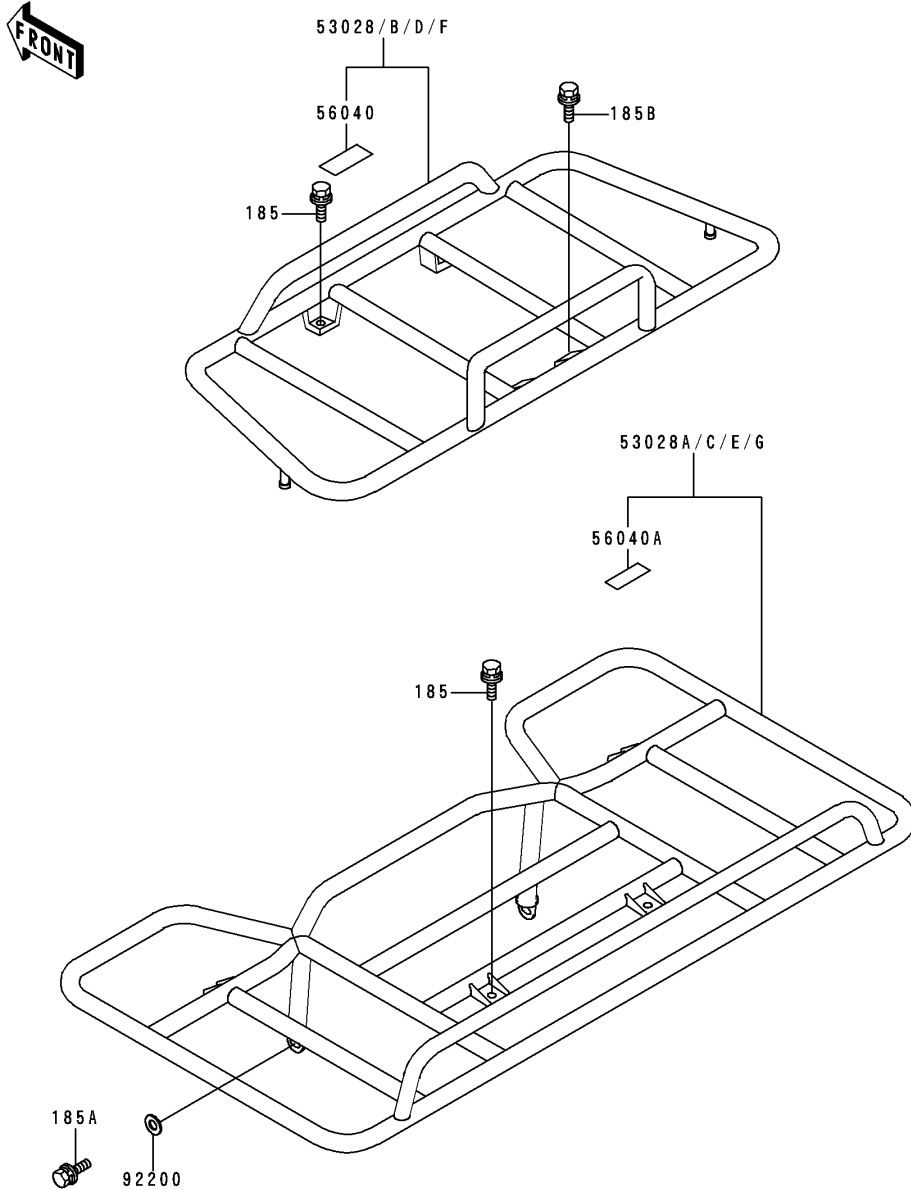

1999 Bayou 400 4X4 PARTS DIAGRAM

Carrier(s)

F2520

1999 Bayou 400 4X4 PARTS LIST

Carrier(s)

ITEM NAME	PART NUMBER	QUANTITY
BOLT-UPSET-WSP-SMALL (Ref # 185)	185C0816	4
BOLT-UPSET-WSP-SMALL,8X20 (Ref # 185A)	185J0820	2
BOLT-UPSET-WSP-SMALL,8X35 (Ref # 185B)	185J0835	2
LABEL-WARNING,MAXIMUM LOAD (Ref # 56040)	56040-1321	1
LABEL-WARNING,MAXIMUM LOAD (Ref # 56040A)	56040-1322	1
WASHER,8.5X20X2.3 (Ref # 92200)	92200-1055	2
CARRIER-ASSY,FR,S.GRAY (Ref # 53028D)	53028-1082-1U	1
CARRIER-ASSY,RR,S.GRAY (Ref # 53028E)	53028-1083-1U	1
CARRIER-ASSY,FR,S.GRAY (Ref # 53028F)	53028-1084-1U	1
CARRIER-ASSY,RR,S.GRAY (Ref # 53028G)	53028-1085-1U	1