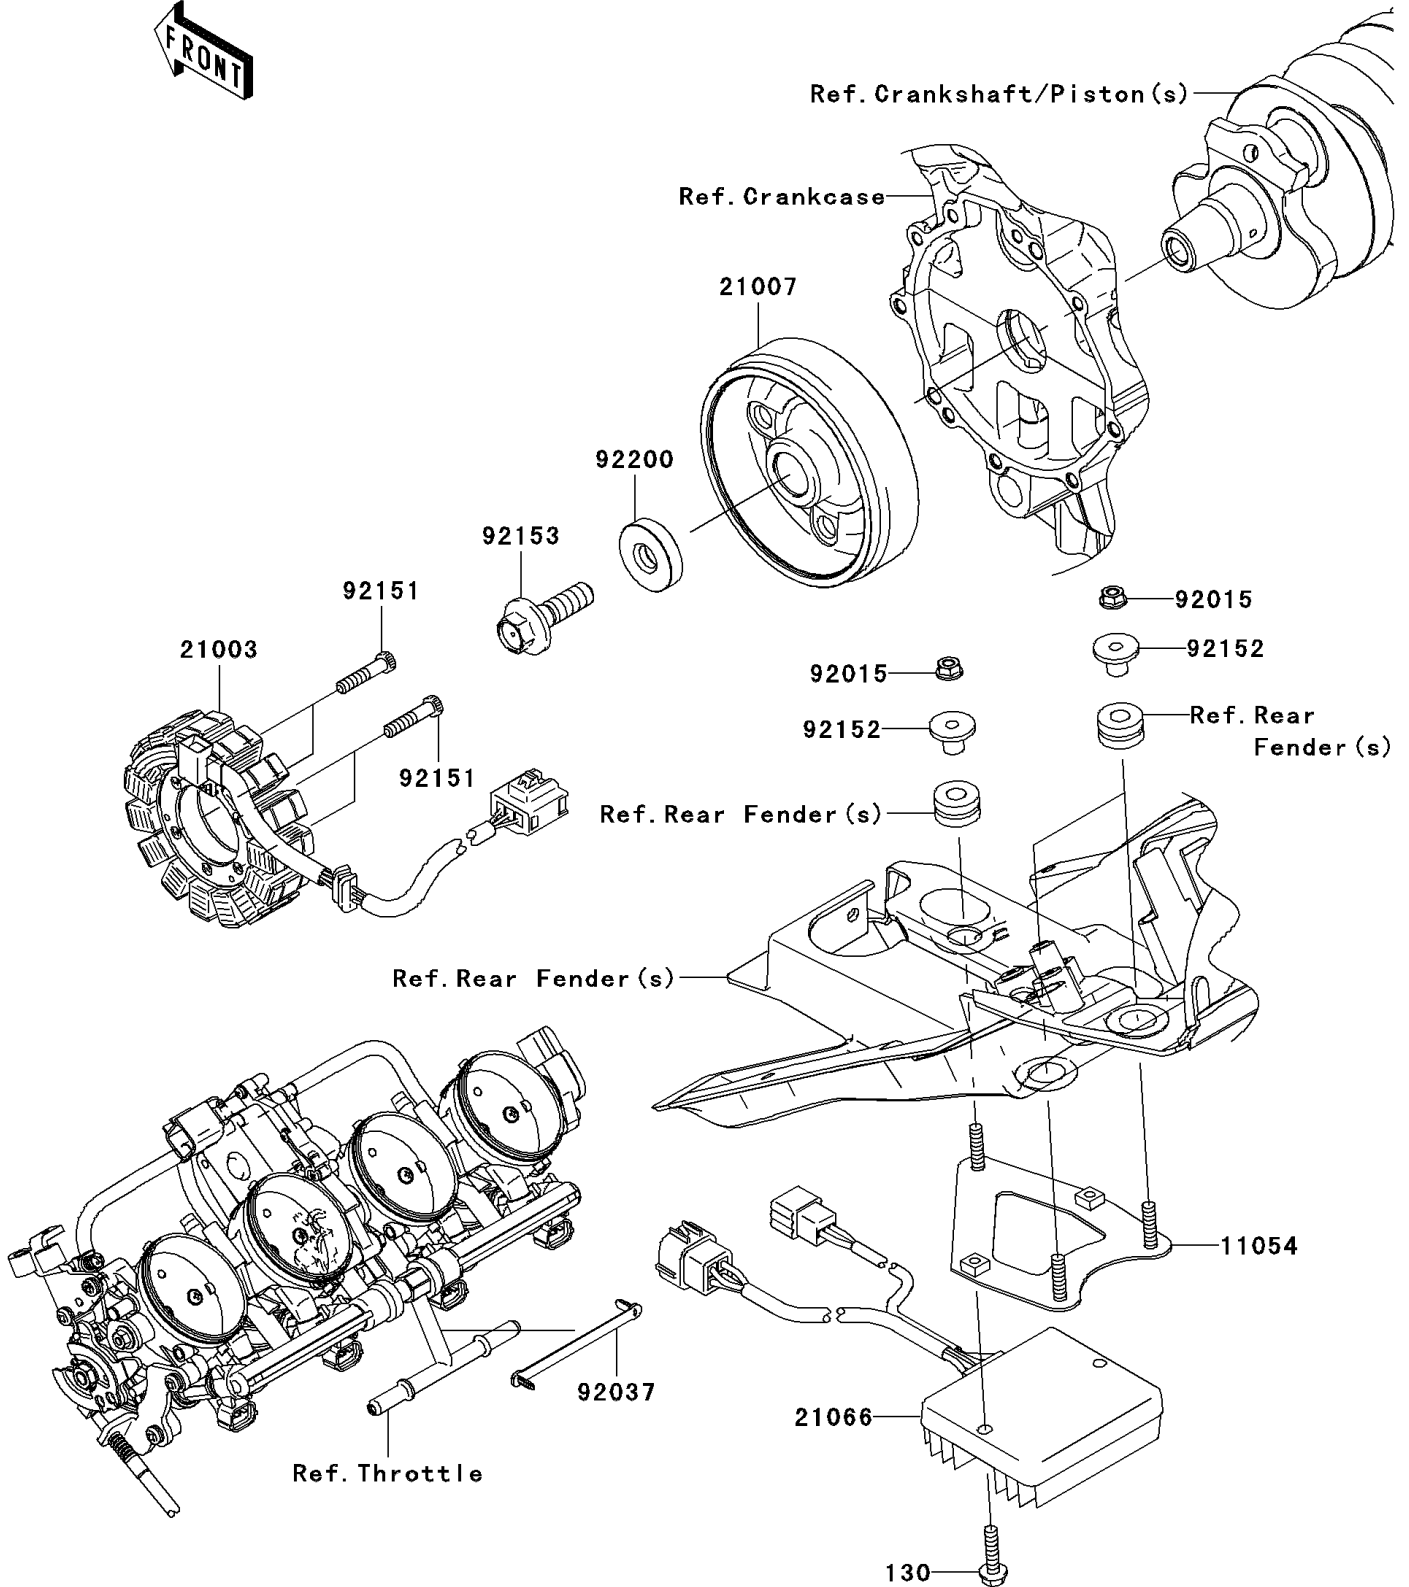

2008 Ninja® ZX™-6R PARTS DIAGRAM

Generator

E1810

2008 Ninja® ZX™ -6R PARTS LIST

Generator

ITEM NAME	PART NUMBER	QUANTITY
BOLT-FLANGED,6X25 (Ref # 130)	130BB0625	2
BRACKET,REGULATOR (Ref # 11054)	11054-0761	1
STATOR (Ref # 21003)	21003-0049	1
ROTOR (Ref # 21007)	21007-0091	1
REGULATOR-VOLTAGE (Ref # 21066)	21066-0025	1
NUT,FLANGED,6MM (Ref # 92015)	92015-1367	3
CLAMP,SPEED,L=80.5 (Ref # 92037)	92037-1903	1
BOLT,6X30 (Ref # 92151)	92151-1626	4
COLLAR (Ref # 92152)	92152-0091	3
BOLT,12X40 (Ref # 92153)	92153-1855	1
WASHER,12X36X8 (Ref # 92200)	92200-1249	1