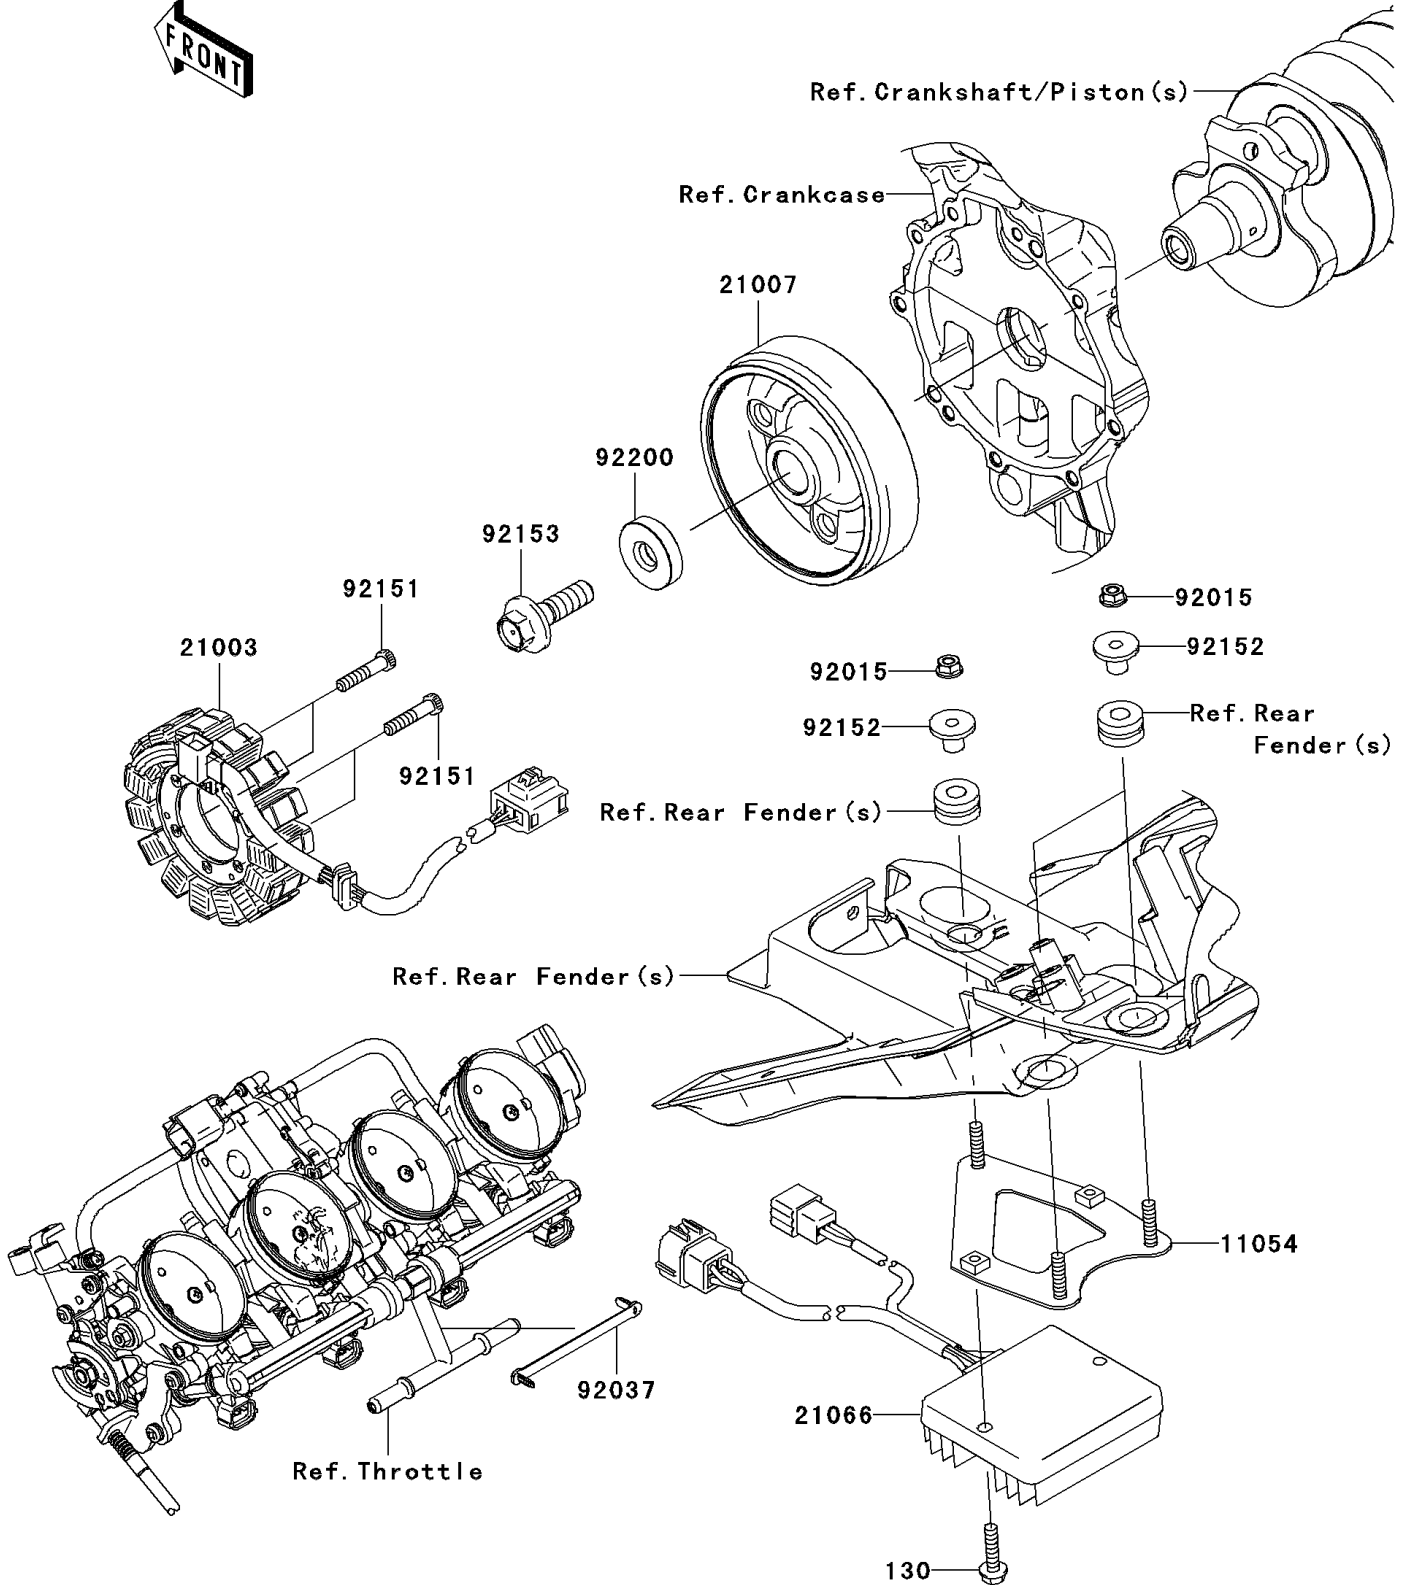

2008 Ninja® ZX™-6R PARTS DIAGRAM

Generator

E1810

2008 Ninja® ZX™ -6R PARTS LIST

Generator

ITEM NAME	PART NUMBER	QUANTITY
BOLT-FLANGED,6X25 (Ref # 130)	130BB0625	2
BRACKET,REGULATOR (Ref # 11054)	11054-0761	1
STATOR (Ref # 21003)	21003-0049	1
ROTOR (Ref # 21007)	21007-0091	1
REGULATOR-VOLTAGE (Ref # 21066)	21066-0025	1
NUT,FLANGED,6MM (Ref # 92015)	92015-1367	3
CLAMP,SPEED,L=80.5 (Ref # 92037)	92037-1903	1
BOLT,6X30 (Ref # 92151)	92151-1626	4
COLLAR (Ref # 92152)	92152-0091	3
BOLT,12X40 (Ref # 92153)	92153-1855	1
WASHER,12X36X8 (Ref # 92200)	92200-1249	1