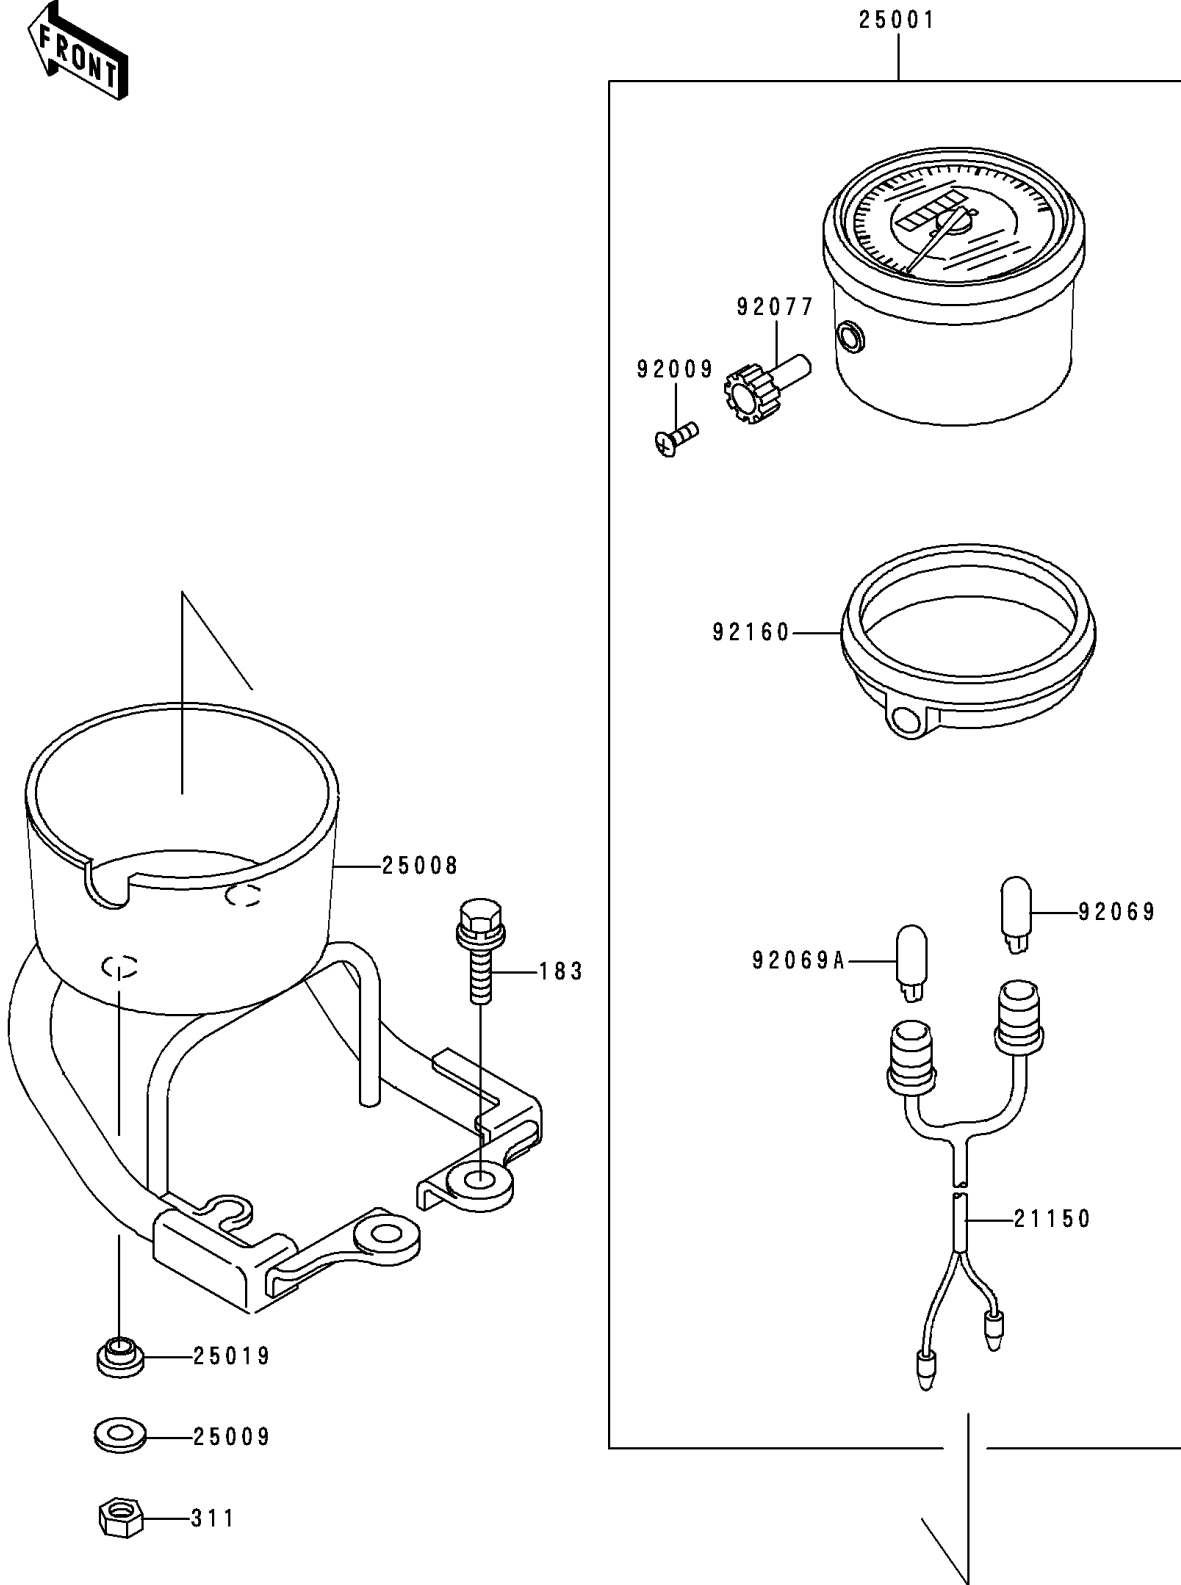

1997 Bayou 400 4X4 (Canada Only) PARTS DIAGRAM

Meter(s)

F2530

1997 Bayou 400 4X4 (Canada Only) PARTS LIST

Meter(s)

| ITEM NAME | PART NUMBER | QUANTITY |
|-------------------------------------|-------------|----------|
| BOLT-UPSET-WS-SMALL (Ref # 183) | 183J0814 | 2 |
| NUT-HEX (Ref # 311) | 311C0500 | 2 |
| CORD-ASSY,SPEEDOMETER (Ref # 21150) | 21150-1056 | 1 |
| METER-ASSY,SPEED,KPH (Ref # 25001) | 25001-1894 | 1 |
| BRACKET-METER (Ref # 25008) | 25008-1191 | 1 |
| WASHER,5.2X16X1.2 (Ref # 25009) | 25009-004 | 2 |
| DAMPER,METER (Ref # 25019) | 25019-023 | 2 |
| SCREW,2X6,BLACK (Ref # 92009) | 92009-1172 | 1 |
| BULB,12V 1.7W (Ref # 92069) | 92069-1059 | 1 |
| BULB,12V 1.7W (Ref # 92069A) | 92069-1070 | 1 |
| KNOB,METER (Ref # 92077) | 92077-1073 | 1 |
| DAMPER,SPEEDOMETER (Ref # 92160) | 92160-1064 | 1 |