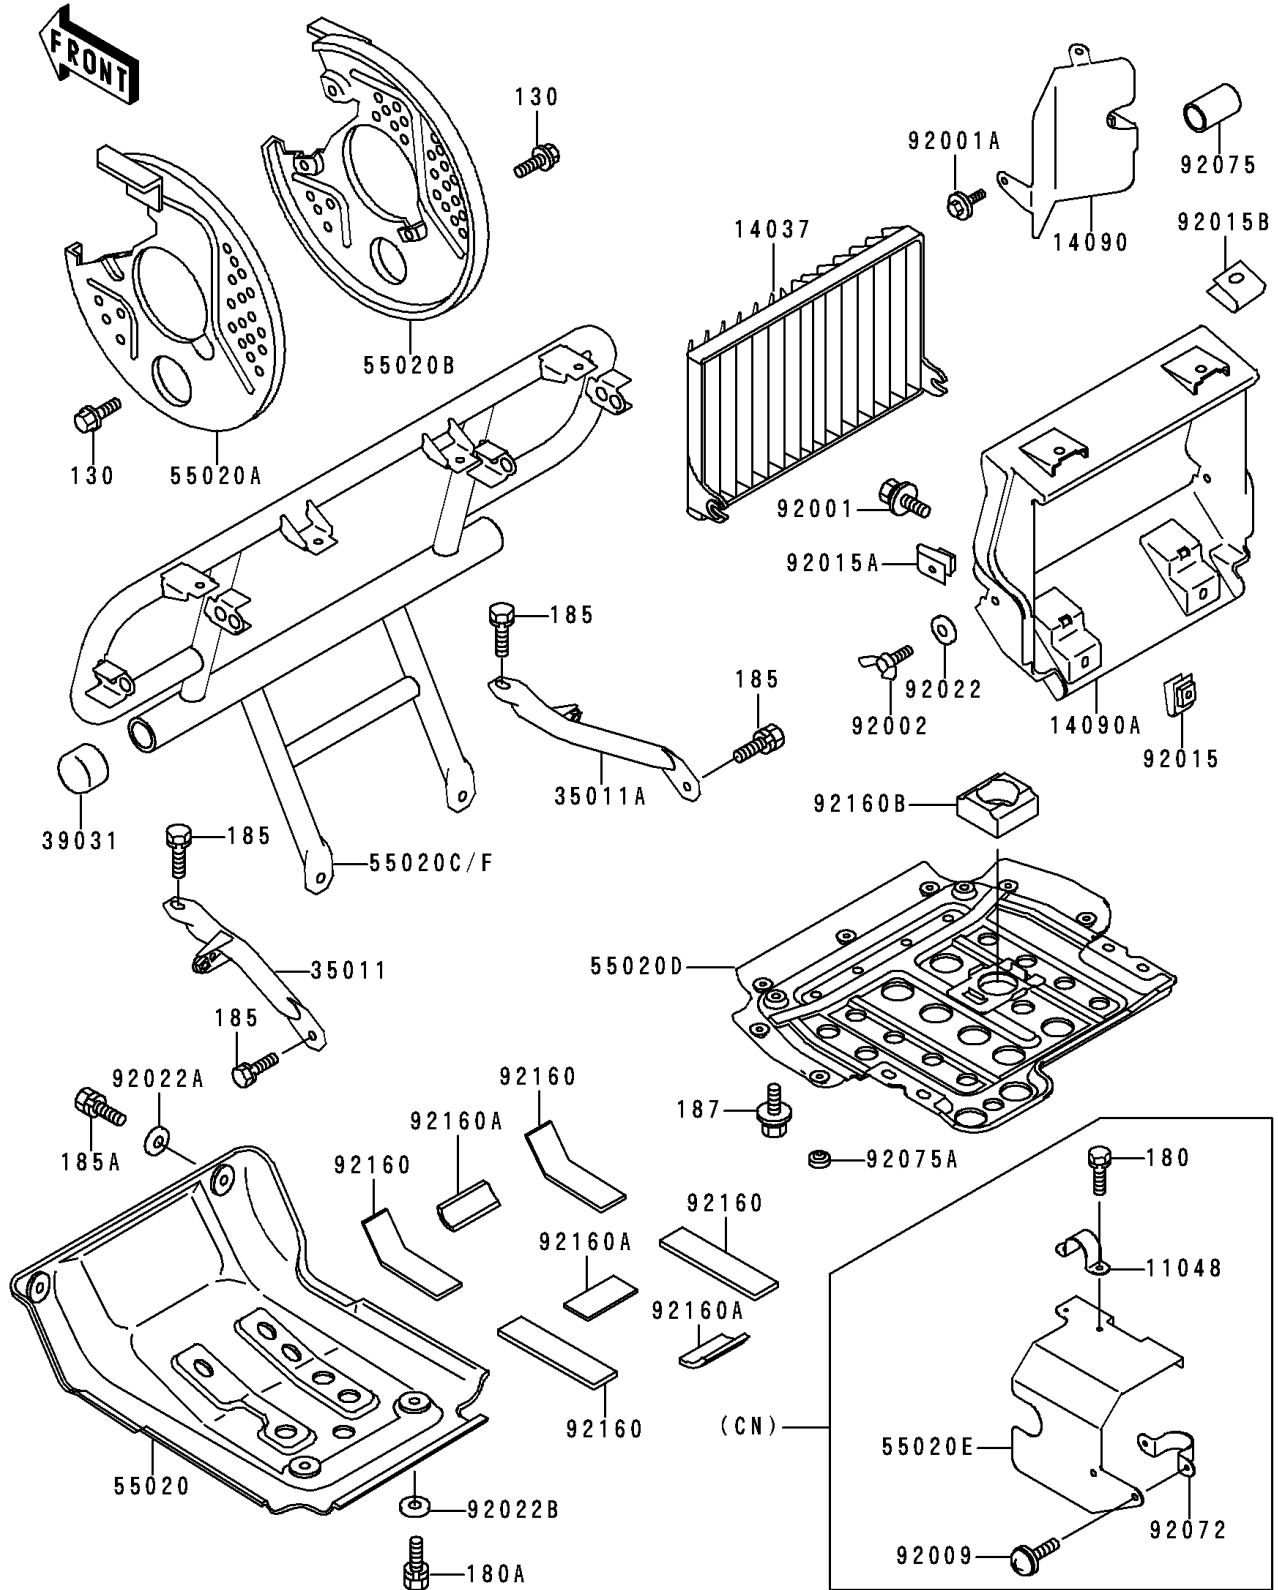

# 1996 Bayou 400 4X4 PARTS DIAGRAM

Guard(s)

F2680

# 1996 Bayou 400 4X4 PARTS LIST

Guard(s)

ITEM NAME	PART NUMBER	QUANTITY
BOLT-FLANGED,6X10 (Ref # 130)	130B0610	6
BOLT-UPSET-WS,6X16 (Ref # 180A)	180J0616	2
BOLT-UPSET-WSP-SMALL,8X20 (Ref # 185)	185J0820	4
SCREEN (Ref # 14037)	14037-1154	1
COVER,RADIATOR (Ref # 14090)	14090-1225	1
COVER,RADIATOR (Ref # 14090A)	14090-1490	1
STAY,FRONT GUARD,LH (Ref # 35011)	35011-1595	1
STAY,FRONT GUARD,RH (Ref # 35011A)	35011-1596	1
CAP-END,BUMPER PIPE (Ref # 39031)	39031-1059	2
GUARD,FRONT DIFF (Ref # 55020)	55020-1303	1
GUARD,FRONT DISC,LH (Ref # 55020A)	55020-1304	1
GUARD,FRONT DISC,RH (Ref # 55020B)	55020-1305	1
GUARD,FR (Ref # 55020C)	55020-1417	1
GUARD,ENGINE (Ref # 55020D)	55020-1468	1
BOLT,6X16 (Ref # 92001)	92001-1851	2
BOLT,6X18 (Ref # 92001A)	92001-1944	3
BOLT,WING (Ref # 92002)	92002-1599	2
NUT (Ref # 92015)	92015-1487	2
NUT,6MM (Ref # 92015A)	92015-1602	2
NUT,CLIP,8MM (Ref # 92015B)	92015-1691	2
WASHER,7.2X21 (Ref # 92022)	92022-1258	2
WASHER,8.5X20X1.6,BLACK (Ref # 92022A)	92022-1317	2
WASHER,6.5X20X1.6,BLACK (Ref # 92022B)	92022-1346	2
DAMPER,FUEL TANK,FR,UNDER (Ref # 92075)	92075-1369	1
DAMPER,INTAKE COVER (Ref # 92075A)	92075-1573	3
DAMPER (Ref # 92160)	92160-1101	4
DAMPER (Ref # 92160A)	92160-1102	3
DAMPER (Ref # 92160B)	92160-1658	1
BOLT-UPSET-WSP-SMALL,8X25 (Ref # 185A)	185J0825	2

# 1996 Bayou 400 4X4 PARTS LIST

Guard(s)

ITEM NAME	PART NUMBER	QUANTITY
BOLT-UPSET-WSP (Ref # 187)	187J0616	2
BOLT-UPSET-WS,5X10,BLACK (Ref # 180)	180C0510	2
BRACKET,SNOW GUARD (Ref # 11048)	11048-1228	1
GUARD,SNOW (Ref # 55020E)	55020-1486	1
SCREW,6X12 (Ref # 92009)	92009-1480	2
BAND (Ref # 92072)	92072-1252	1