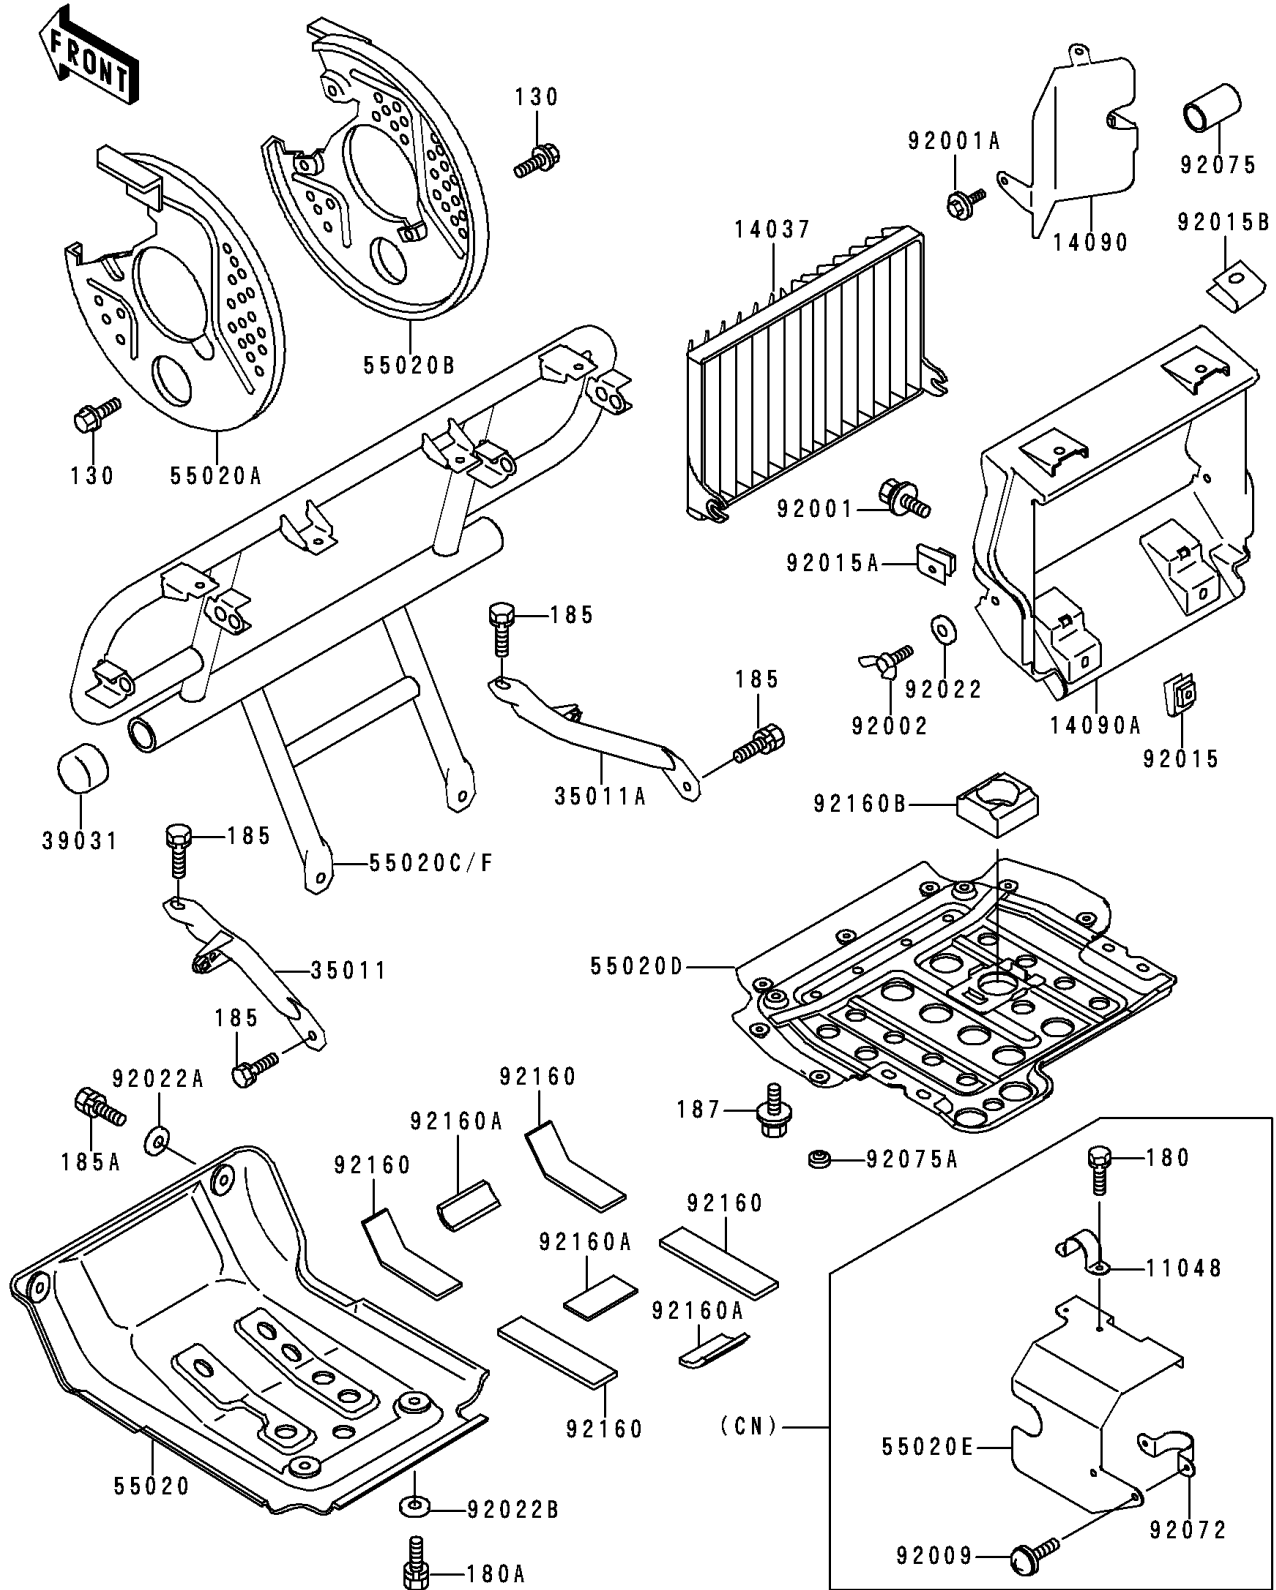

1996 Bayou 400 4X4 PARTS DIAGRAM

Guard(s)

F2680

1996 Bayou 400 4X4 PARTS LIST

Guard(s)

ITEM NAME	PART NUMBER	QUANTITY
BOLT-FLANGED,6X10 (Ref # 130)	130B0610	6
BOLT-UPSET-WS,6X16 (Ref # 180A)	180J0616	2
BOLT-UPSET-WSP-SMALL,8X20 (Ref # 185)	185J0820	4
SCREEN (Ref # 14037)	14037-1154	1
COVER,RADIATOR (Ref # 14090)	14090-1225	1
COVER,RADIATOR (Ref # 14090A)	14090-1490	1
STAY,FRONT GUARD,LH (Ref # 35011)	35011-1595	1
STAY,FRONT GUARD,RH (Ref # 35011A)	35011-1596	1
CAP-END,BUMPER PIPE (Ref # 39031)	39031-1059	2
GUARD,FRONT DIFF (Ref # 55020)	55020-1303	1
GUARD,FRONT DISC,LH (Ref # 55020A)	55020-1304	1
GUARD,FRONT DISC,RH (Ref # 55020B)	55020-1305	1
GUARD,FR (Ref # 55020C)	55020-1417	1
GUARD,ENGINE (Ref # 55020D)	55020-1468	1
BOLT,6X16 (Ref # 92001)	92001-1851	2
BOLT,6X18 (Ref # 92001A)	92001-1944	3
BOLT,WING (Ref # 92002)	92002-1599	2
NUT (Ref # 92015)	92015-1487	2
NUT,6MM (Ref # 92015A)	92015-1602	2
NUT,CLIP,8MM (Ref # 92015B)	92015-1691	2
WASHER,7.2X21 (Ref # 92022)	92022-1258	2
WASHER,8.5X20X1.6,BLACK (Ref # 92022A)	92022-1317	2
WASHER,6.5X20X1.6,BLACK (Ref # 92022B)	92022-1346	2
DAMPER,FUEL TANK,FR,UNDER (Ref # 92075)	92075-1369	1
DAMPER,INTAKE COVER (Ref # 92075A)	92075-1573	3
DAMPER (Ref # 92160)	92160-1101	4
DAMPER (Ref # 92160A)	92160-1102	3
DAMPER (Ref # 92160B)	92160-1658	1
BOLT-UPSET-WSP-SMALL,8X25 (Ref # 185A)	185J0825	2

1996 Bayou 400 4X4 PARTS LIST

Guard(s)

ITEM NAME	PART NUMBER	QUANTITY
BOLT-UPSET-WSP (Ref # 187)	187J0616	2
BOLT-UPSET-WS,5X10,BLACK (Ref # 180)	180C0510	2
BRACKET,SNOW GUARD (Ref # 11048)	11048-1228	1
GUARD,SNOW (Ref # 55020E)	55020-1486	1
SCREW,6X12 (Ref # 92009)	92009-1480	2
BAND (Ref # 92072)	92072-1252	1