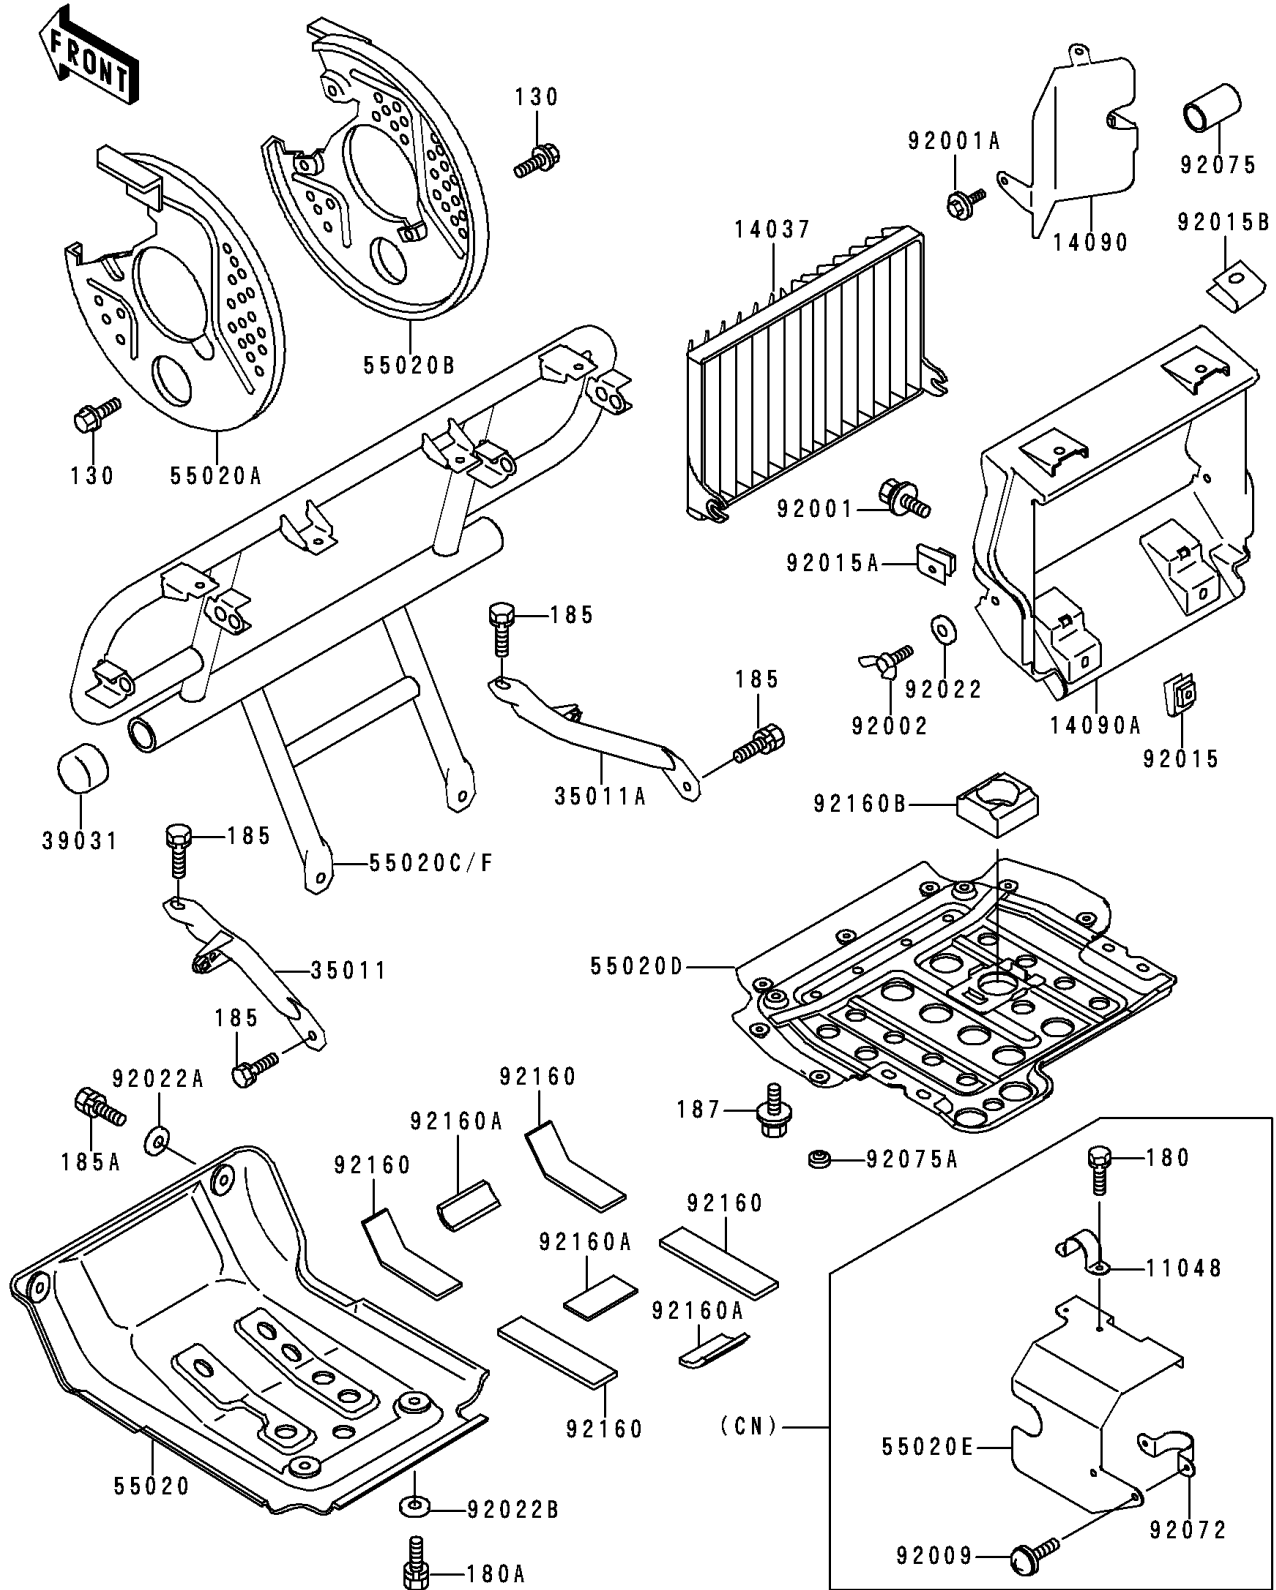

1997 Bayou 400 4X4 (Canada Only) PARTS DIAGRAM

Guard(s)

F2680

1997 Bayou 400 4X4 (Canada Only) PARTS LIST

Guard(s)

ITEM NAME	PART NUMBER	QUANTITY
BOLT-FLANGED,6X10 (Ref # 130)	130B0610	6
BOLT-UPSET-WS,6X16 (Ref # 180A)	180J0616	2
BOLT-UPSET-WSP-SMALL,8X20 (Ref # 185)	185J0820	4
SCREEN (Ref # 14037)	14037-1154	1
COVER,RADIATOR (Ref # 14090)	14090-1225	1
COVER,RADIATOR (Ref # 14090A)	14090-1490	1
STAY,FRONT GUARD,LH (Ref # 35011)	35011-1595	1
STAY,FRONT GUARD,RH (Ref # 35011A)	35011-1596	1
CAP-END,BUMPER PIPE (Ref # 39031)	39031-1059	2
GUARD,FRONT DIFF (Ref # 55020)	55020-1303	1
GUARD,FRONT DISC,LH (Ref # 55020A)	55020-1304	1
GUARD,FRONT DISC,RH (Ref # 55020B)	55020-1305	1
GUARD,ENGINE (Ref # 55020D)	55020-1468	1
GUARD,FR,S.GRAY (Ref # 55020F)	55020-1586-1U	1
BOLT,6X16 (Ref # 92001)	92001-1851	2
BOLT,6X18 (Ref # 92001A)	92001-1944	3
BOLT,WING (Ref # 92002)	92002-1599	2
NUT (Ref # 92015)	92015-1487	2
NUT,6MM (Ref # 92015A)	92015-1602	2
NUT,CLIP,8MM (Ref # 92015B)	92015-1691	2
WASHER,7.2X21 (Ref # 92022)	92022-1258	2
WASHER,8.5X20X1.6,BLACK (Ref # 92022A)	92022-1317	2
WASHER,6.5X20X1.6,BLACK (Ref # 92022B)	92022-1346	2
DAMPER,FUEL TANK,FR,UNDER (Ref # 92075)	92075-1369	1
DAMPER,INTAKE COVER (Ref # 92075A)	92075-1573	3
DAMPER (Ref # 92160)	92160-1101	4
DAMPER (Ref # 92160A)	92160-1102	3
DAMPER (Ref # 92160B)	92160-1658	1
BOLT-UPSET-WSP-SMALL,8X25 (Ref # 185A)	185J0825	2

1997 Bayou 400 4X4 (Canada Only) PARTS LIST

Guard(s)

ITEM NAME	PART NUMBER	QUANTITY
BOLT-UPSET-WSP (Ref # 187)	187J0616	2
BOLT-UPSET-WS,5X10,BLACK (Ref # 180)	180C0510	2
BRACKET,SNOW GUARD (Ref # 11048)	11048-1228	1
GUARD,SNOW (Ref # 55020E)	55020-1486	1
SCREW,6X12 (Ref # 92009)	92009-1480	2
BAND (Ref # 92072)	92072-1252	1