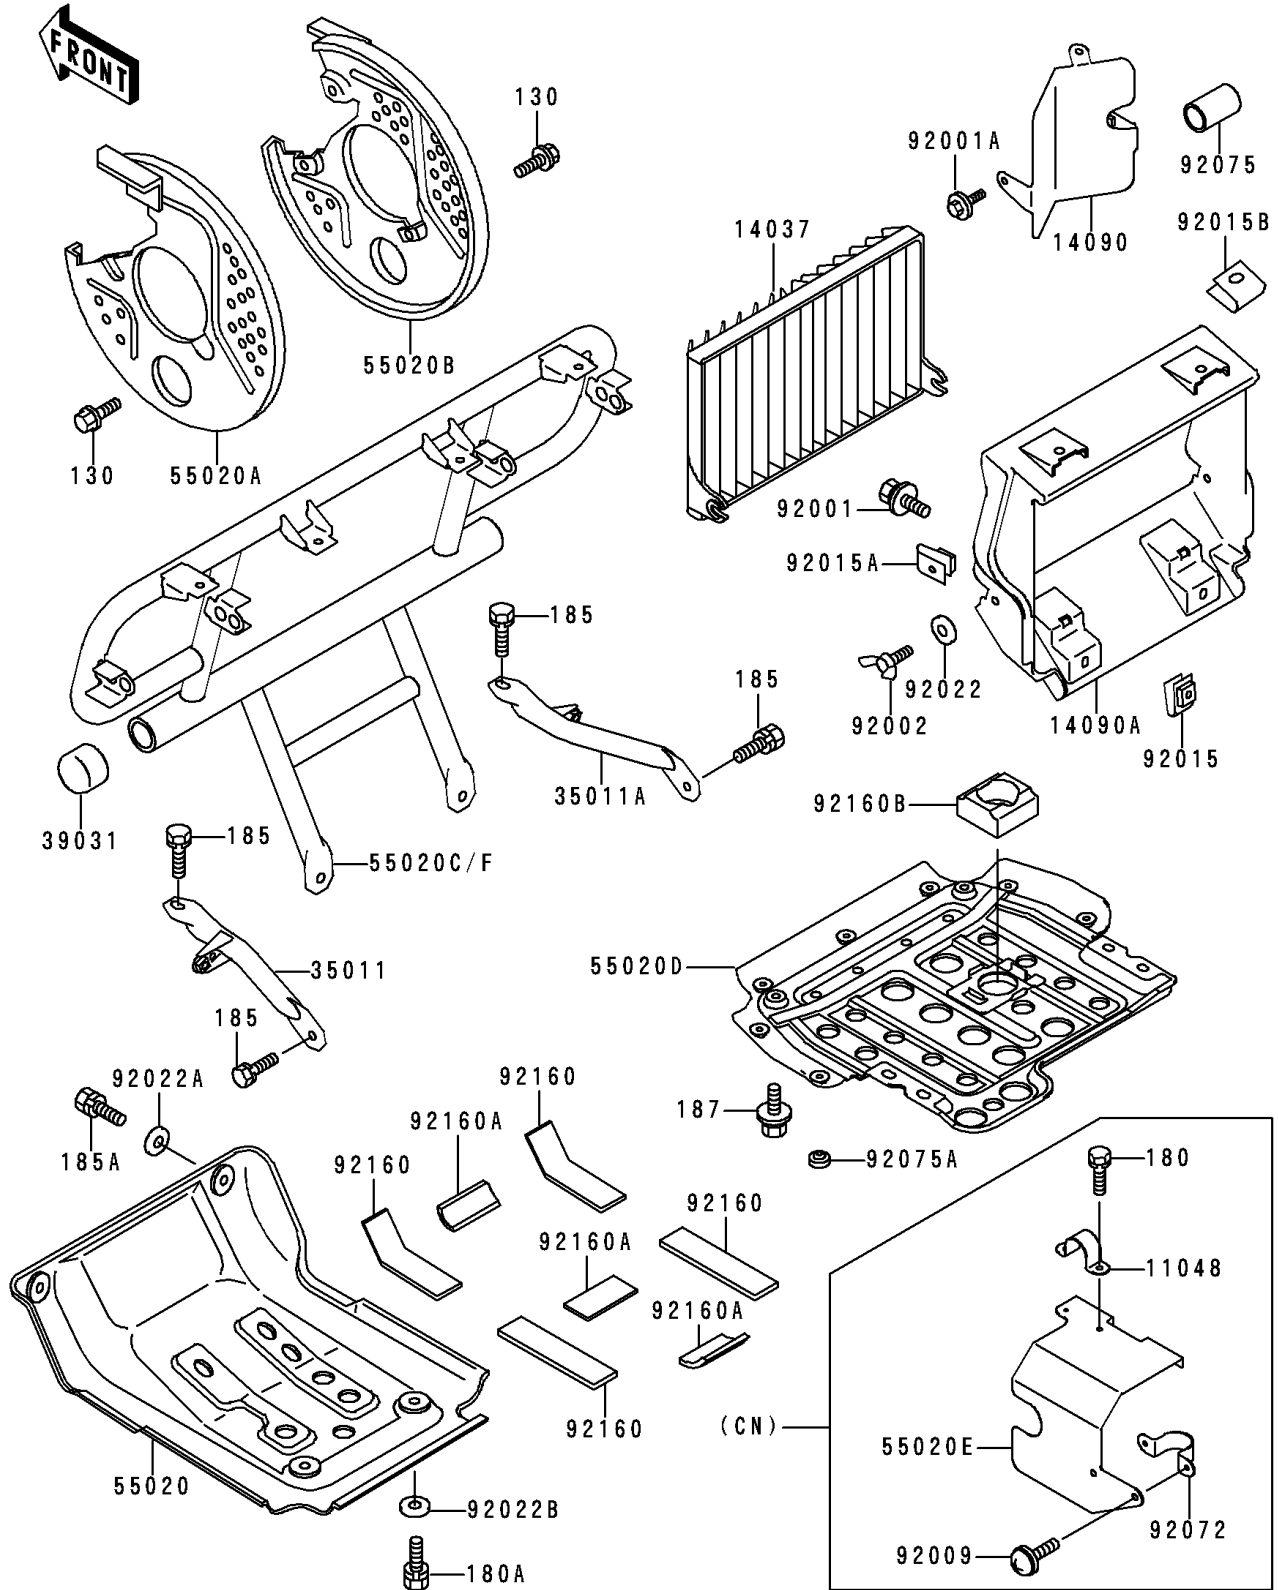

# 1998 Bayou 400 4X4 PARTS DIAGRAM

Guard(s)

F2680

# 1998 Bayou 400 4X4 PARTS LIST

Guard(s)

ITEM NAME	PART NUMBER	QUANTITY
BOLT-FLANGED,6X10 (Ref # 130)	130B0610	6
BOLT-UPSET-WS,6X16 (Ref # 180A)	180J0616	2
BOLT-UPSET-WSP-SMALL,8X20 (Ref # 185)	185J0820	4
SCREEN (Ref # 14037)	14037-1154	1
COVER,RADIATOR (Ref # 14090)	14090-1225	1
COVER,RADIATOR (Ref # 14090A)	14090-1490	1
STAY,FRONT GUARD,LH (Ref # 35011)	35011-1595	1
STAY,FRONT GUARD,RH (Ref # 35011A)	35011-1596	1
CAP-END,BUMPER PIPE (Ref # 39031)	39031-1059	2
GUARD,FRONT DIFF (Ref # 55020)	55020-1303	1
GUARD,FRONT DISC,LH (Ref # 55020A)	55020-1304	1
GUARD,FRONT DISC,RH (Ref # 55020B)	55020-1305	1
GUARD,ENGINE (Ref # 55020D)	55020-1468	1
GUARD,FR,S.GRAY (Ref # 55020F)	55020-1586-1U	1
BOLT,6X16 (Ref # 92001)	92001-1851	2
BOLT,6X18 (Ref # 92001A)	92001-1944	3
BOLT,WING (Ref # 92002)	92002-1599	2
NUT (Ref # 92015)	92015-1487	2
NUT,6MM (Ref # 92015A)	92015-1602	2
NUT,CLIP,8MM (Ref # 92015B)	92015-1691	2
WASHER,7.2X21 (Ref # 92022)	92022-1258	2
WASHER,8.5X20X1.6,BLACK (Ref # 92022A)	92022-1317	2
WASHER,6.5X20X1.6,BLACK (Ref # 92022B)	92022-1346	2
DAMPER,FUEL TANK,FR,UNDER (Ref # 92075)	92075-1369	1
DAMPER,INTAKE COVER (Ref # 92075A)	92075-1573	3
DAMPER (Ref # 92160)	92160-1101	4
DAMPER (Ref # 92160A)	92160-1102	3
DAMPER (Ref # 92160B)	92160-1658	1
BOLT-UPSET-WSP-SMALL,8X25 (Ref # 185A)	185J0825	2

# 1998 Bayou 400 4X4 PARTS LIST

Guard(s)

ITEM NAME	PART NUMBER	QUANTITY
BOLT-UPSET-WSP (Ref # 187)	187J0616	2
BOLT-UPSET-WS,5X10,BLACK (Ref # 180)	180C0510	2
BRACKET,SNOW GUARD (Ref # 11048)	11048-1228	1
GUARD,SNOW (Ref # 55020E)	55020-1486	1
SCREW,6X12 (Ref # 92009)	92009-1480	2
BAND (Ref # 92072)	92072-1252	1