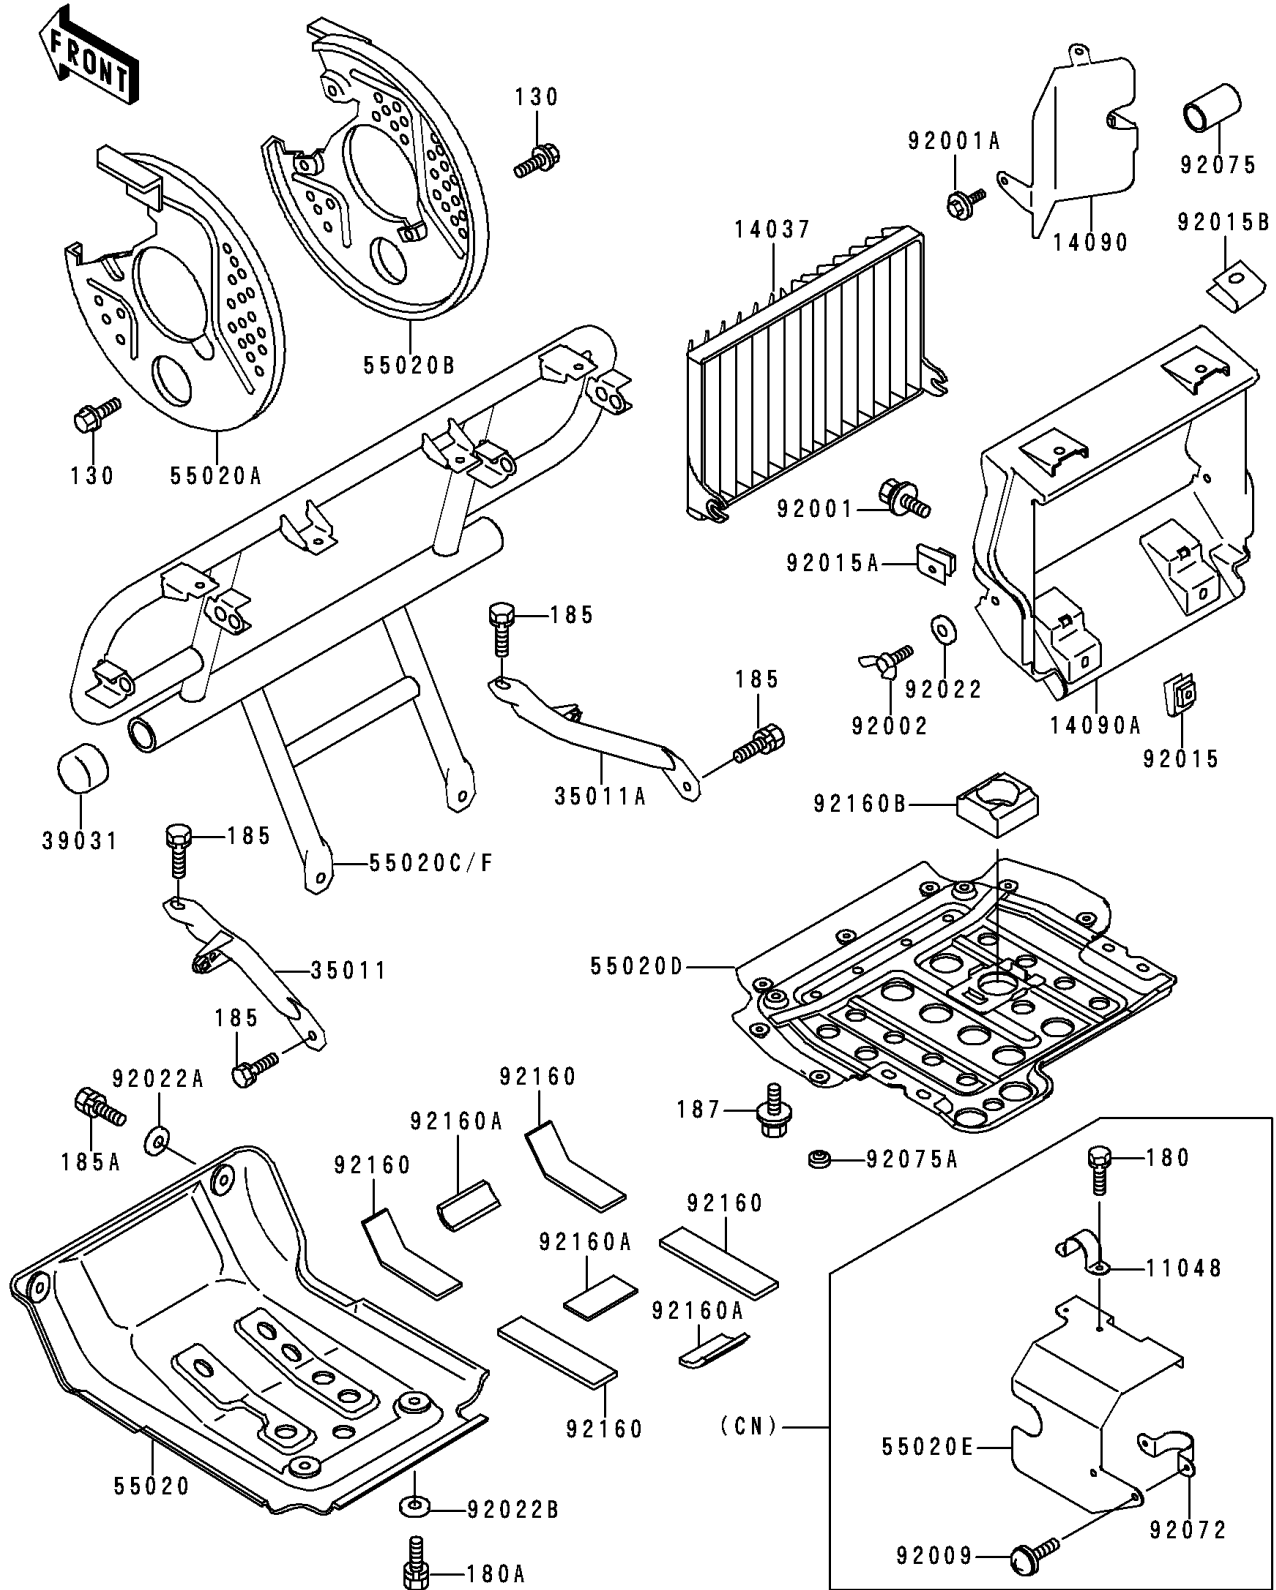

# 1999 Bayou 400 4X4 PARTS DIAGRAM

Guard(s)

F2680

# 1999 Bayou 400 4X4 PARTS LIST

Guard(s)

ITEM NAME	PART NUMBER	QUANTITY
BOLT-FLANGED,6X10 (Ref # 130)	130B0610	6
BOLT-UPSET-WS,6X16 (Ref # 180A)	180J0616	2
BOLT-UPSET-WSP-SMALL,8X20 (Ref # 185)	185J0820	4
SCREEN (Ref # 14037)	14037-1154	1
COVER,RADIATOR (Ref # 14090)	14090-1225	1
COVER,RADIATOR (Ref # 14090A)	14090-1490	1
STAY,FRONT GUARD,LH (Ref # 35011)	35011-1595	1
STAY,FRONT GUARD,RH (Ref # 35011A)	35011-1596	1
CAP-END,BUMPER PIPE (Ref # 39031)	39031-1059	2
GUARD,FRONT DIFF (Ref # 55020)	55020-1303	1
GUARD,FRONT DISC,LH (Ref # 55020A)	55020-1304	1
GUARD,FRONT DISC,RH (Ref # 55020B)	55020-1305	1
GUARD,ENGINE (Ref # 55020D)	55020-1468	1
GUARD,FR,S.GRAY (Ref # 55020F)	55020-1586-1U	1
BOLT,6X16 (Ref # 92001)	92001-1851	2
BOLT,6X18 (Ref # 92001A)	92001-1944	3
BOLT,WING (Ref # 92002)	92002-1599	2
NUT (Ref # 92015)	92015-1487	2
NUT,6MM (Ref # 92015A)	92015-1602	2
NUT,CLIP,8MM (Ref # 92015B)	92015-1691	2
WASHER,7.2X21 (Ref # 92022)	92022-1258	2
WASHER,8.5X20X1.6,BLACK (Ref # 92022A)	92022-1317	2
WASHER,6.5X20X1.6,BLACK (Ref # 92022B)	92022-1346	2
DAMPER,FUEL TANK,FR,UNDER (Ref # 92075)	92075-1369	1
DAMPER,INTAKE COVER (Ref # 92075A)	92075-1573	3
DAMPER (Ref # 92160)	92160-1101	4
DAMPER (Ref # 92160A)	92160-1102	3
DAMPER (Ref # 92160B)	92160-1658	1
BOLT-UPSET-WSP-SMALL,8X25 (Ref # 185A)	185J0825	2

# 1999 Bayou 400 4X4 PARTS LIST

Guard(s)

ITEM NAME	PART NUMBER	QUANTITY
BOLT-UPSET-WSP (Ref # 187)	187J0616	2
BOLT-UPSET-WS,5X10,BLACK (Ref # 180)	180C0510	2
BRACKET,SNOW GUARD (Ref # 11048)	11048-1228	1
GUARD,SNOW (Ref # 55020E)	55020-1486	1
SCREW,6X12 (Ref # 92009)	92009-1480	2
BAND (Ref # 92072)	92072-1252	1