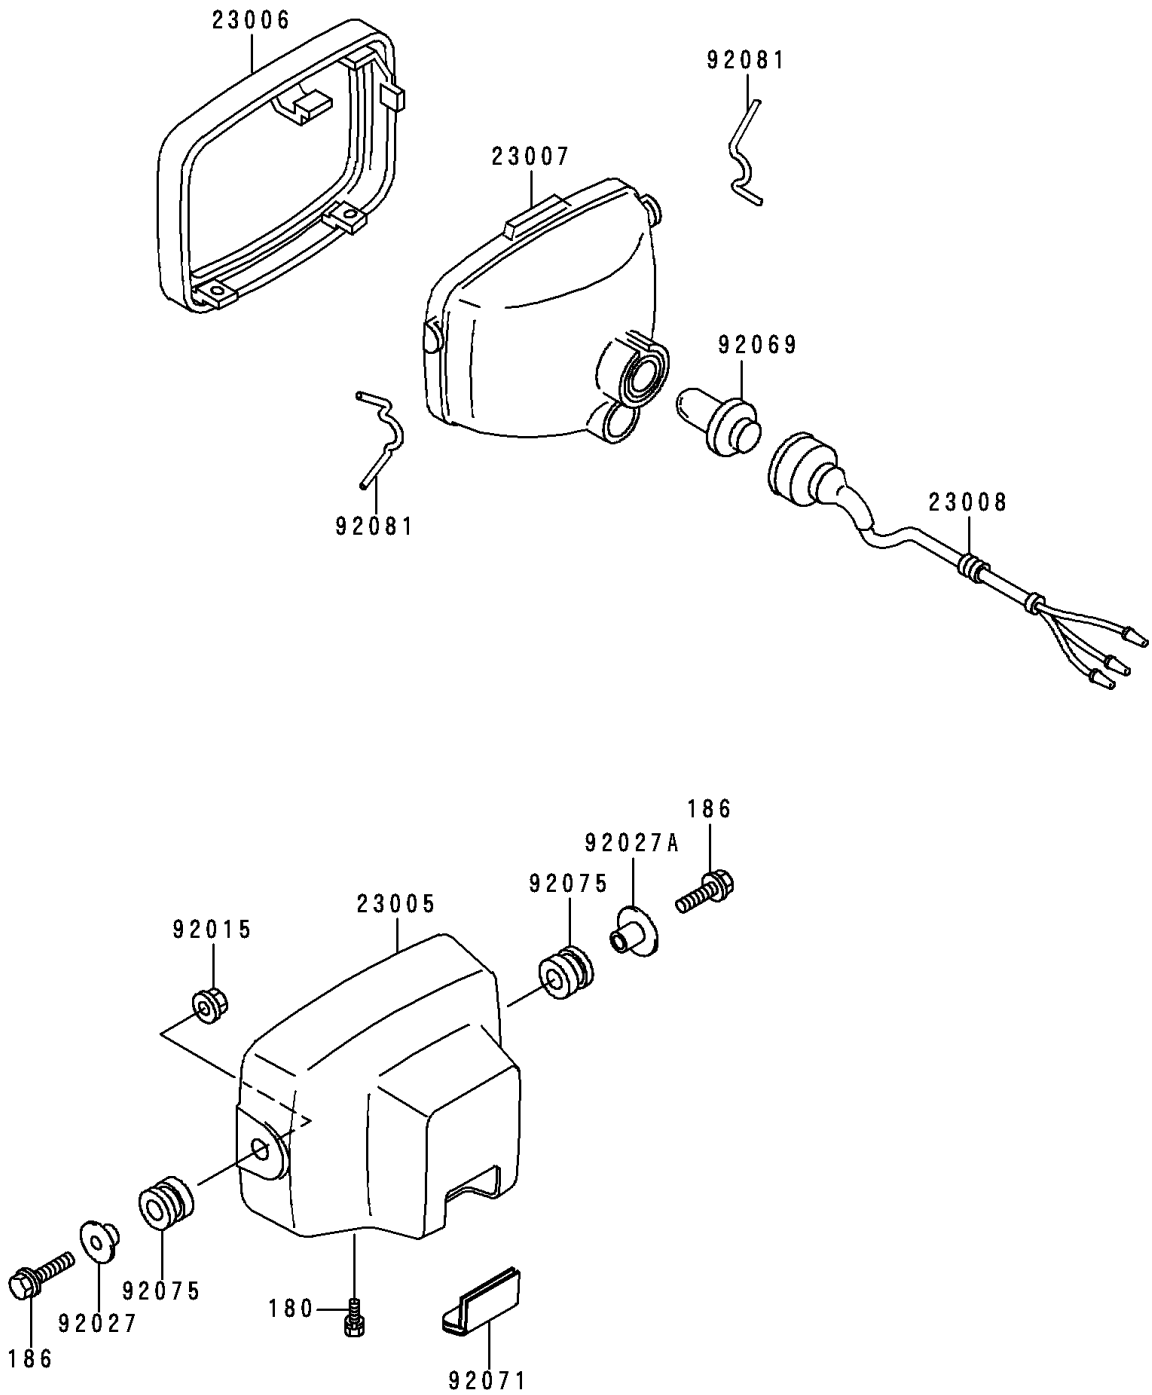

1996 Bayou 400 4X4 PARTS DIAGRAM

Headlight(s)

F2710

1996 Bayou 400 4X4 PARTS LIST

Headlight(s)

ITEM NAME	PART NUMBER	QUANTITY
BOLT-UPSET-WS (Ref # 180)	180C0512	4
BOLT-UPSET-WP (Ref # 186)	186B0630	4
BODY-COMP-HEAD LAMP,BLACK (Ref # 23005)	23005-1018-6Z	2
RIM-LAMP (Ref # 23006)	23006-1058	2
LENS-COMP,HEAD LAMP (Ref # 23007)	23007-1274	2
SOCKET-ASSY,HEAD LAMP (Ref # 23008)	23008-1357	2
NUT,FLANGED,6MM (Ref # 92015)	92015-1367	2
COLLAR,L=9.6 (Ref # 92027)	92027-1045	2
COLLAR,L=13.1 (Ref # 92027A)	92027-251	2
BULB,12V 25/25W (Ref # 92069)	92069-1010	2
GROMMET,HEAD LAMP (Ref # 92071)	92071-1205	2
DAMPER (Ref # 92075)	92075-277	4
SPRING (Ref # 92081)	92081-1421	4