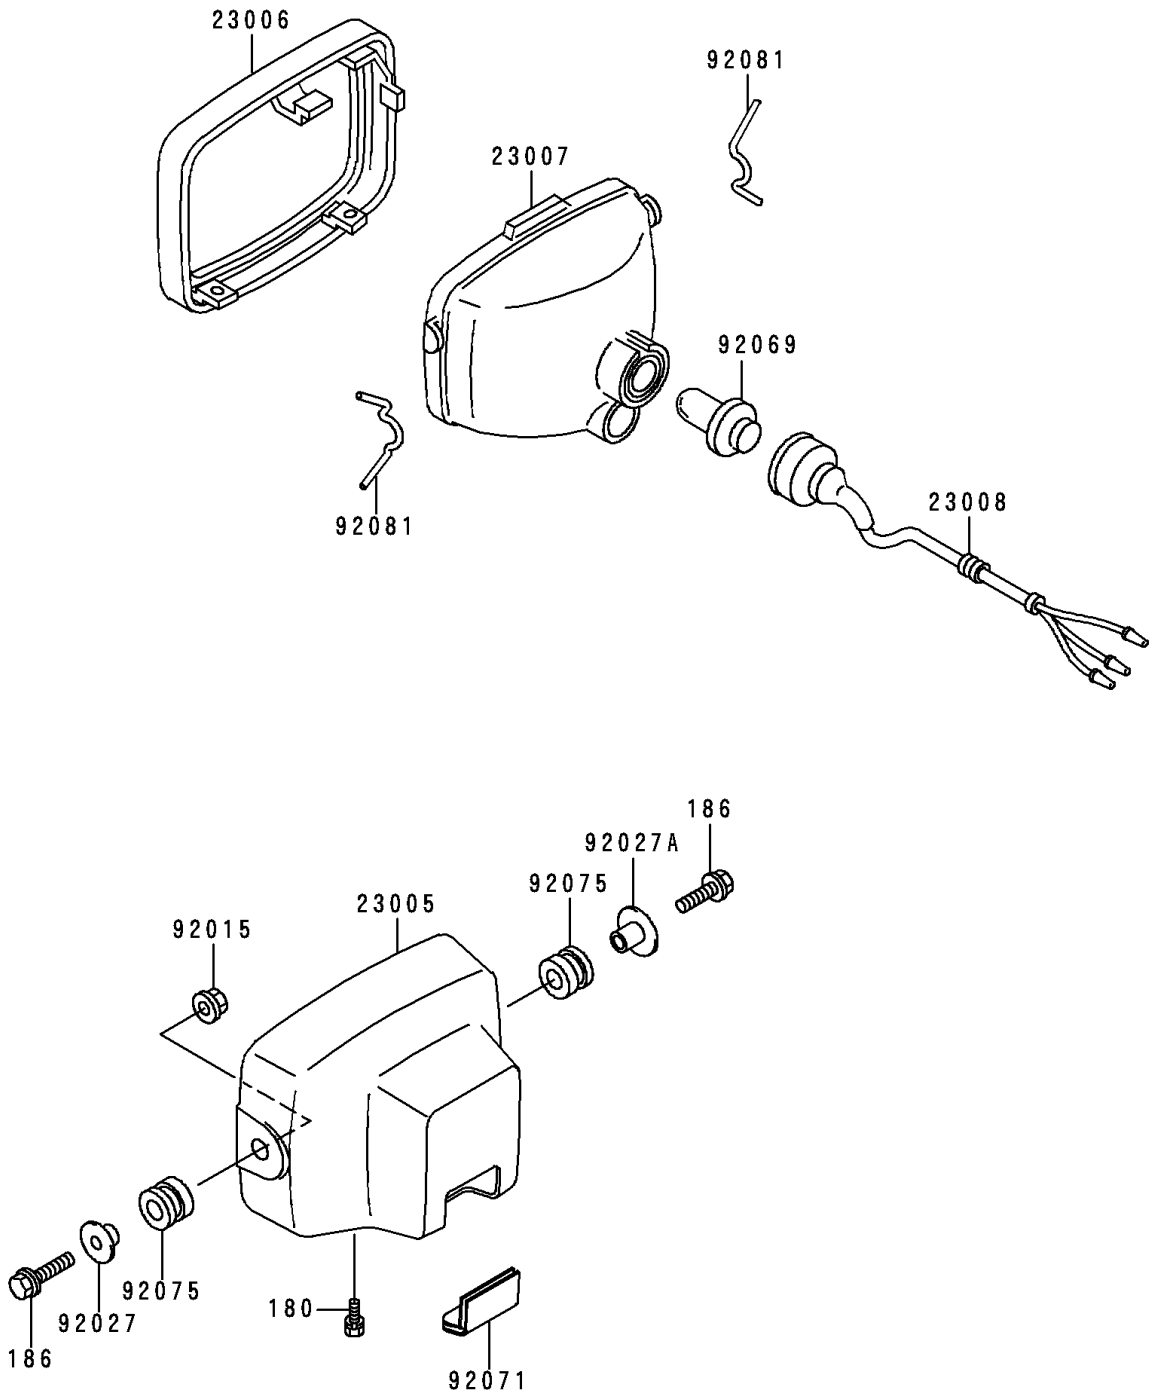

1997 Bayou 400 4X4 (Canada Only) PARTS DIAGRAM

Headlight(s)

F2710

1997 Bayou 400 4X4 (Canada Only) PARTS LIST

Headlight(s)

ITEM NAME	PART NUMBER	QUANTITY
BOLT-UPSET-WS (Ref # 180)	180C0512	4
BOLT-UPSET-WP (Ref # 186)	186B0630	4
BODY-COMP-HEAD LAMP,BLACK (Ref # 23005)	23005-1018-6Z	2
RIM-LAMP (Ref # 23006)	23006-1058	2
LENS-COMP,HEAD LAMP (Ref # 23007)	23007-1274	2
SOCKET-ASSY,HEAD LAMP (Ref # 23008)	23008-1357	2
NUT,FLANGED,6MM (Ref # 92015)	92015-1367	2
COLLAR,L=9.6 (Ref # 92027)	92027-1045	2
COLLAR,L=13.1 (Ref # 92027A)	92027-251	2
BULB,12V 25/25W (Ref # 92069)	92069-1010	2
GROMMET,HEAD LAMP (Ref # 92071)	92071-1205	2
DAMPER (Ref # 92075)	92075-277	4
SPRING (Ref # 92081)	92081-1421	4