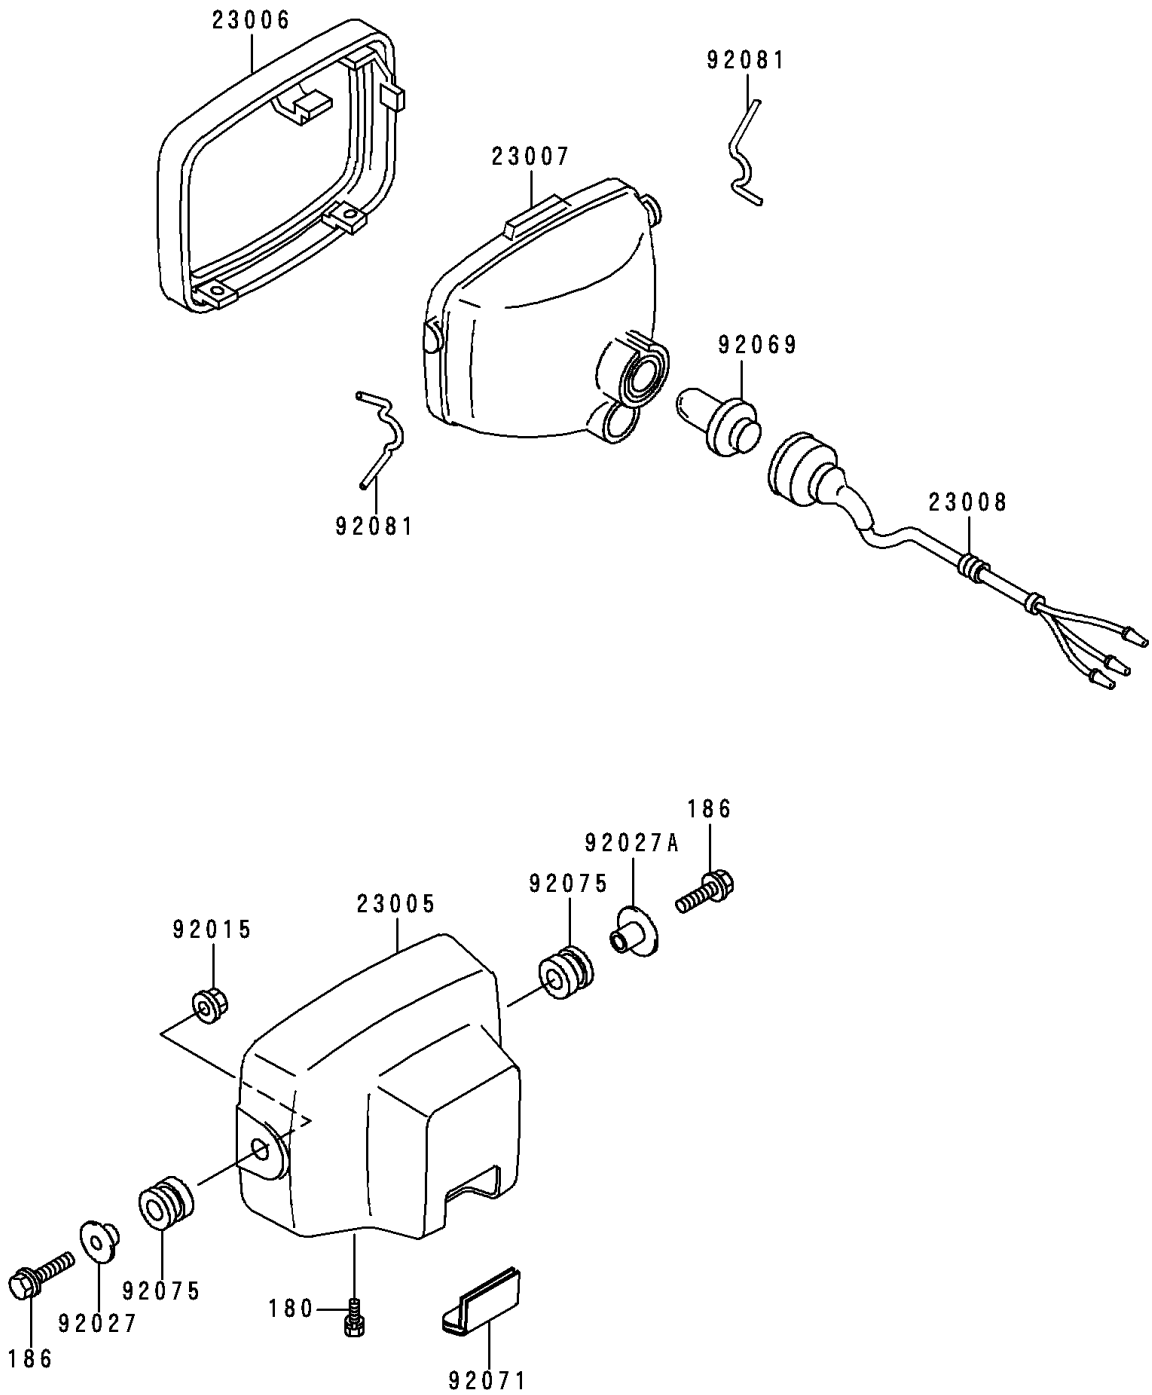

1998 Bayou 400 4X4 PARTS DIAGRAM

Headlight(s)

F2710

1998 Bayou 400 4X4 PARTS LIST

Headlight(s)

ITEM NAME	PART NUMBER	QUANTITY
BOLT-UPSET-WS (Ref # 180)	180C0512	4
BOLT-UPSET-WP (Ref # 186)	186B0630	4
BODY-COMP-HEAD LAMP,BLACK (Ref # 23005)	23005-1018-6Z	2
RIM-LAMP (Ref # 23006)	23006-1058	2
LENS-COMP,HEAD LAMP (Ref # 23007)	23007-1274	2
SOCKET-ASSY,HEAD LAMP (Ref # 23008)	23008-1357	2
NUT,FLANGED,6MM (Ref # 92015)	92015-1367	2
COLLAR,L=9.6 (Ref # 92027)	92027-1045	2
COLLAR,L=13.1 (Ref # 92027A)	92027-251	2
BULB,12V 25/25W (Ref # 92069)	92069-1010	2
GROMMET,HEAD LAMP (Ref # 92071)	92071-1205	2
DAMPER (Ref # 92075)	92075-277	4
SPRING (Ref # 92081)	92081-1421	4