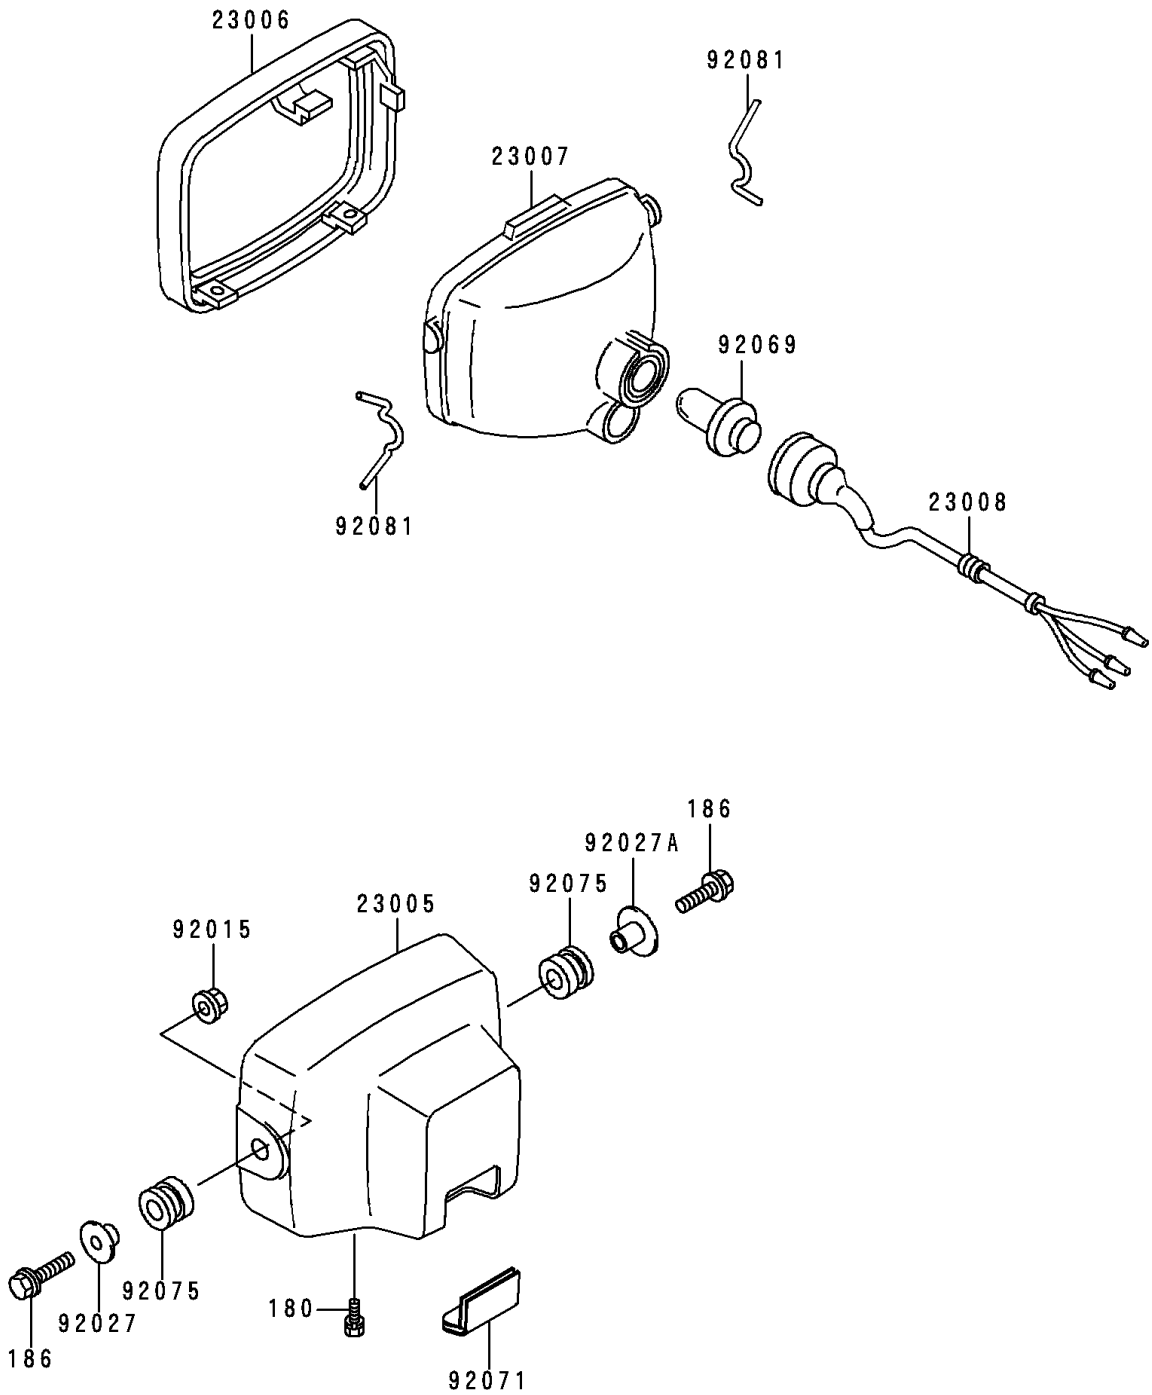

# 1999 Bayou 400 4X4 PARTS DIAGRAM

Headlight(s)

F2710

## 1999 Bayou 400 4X4 PARTS LIST

### Headlight(s)

ITEM NAME	PART NUMBER	QUANTITY
BOLT-UPSET-WS (Ref # 180)	180C0512	4
BOLT-UPSET-WP (Ref # 186)	186B0630	4
BODY-COMP-HEAD LAMP,BLACK (Ref # 23005)	23005-1018-6Z	2
RIM-LAMP (Ref # 23006)	23006-1058	2
LENS-COMP,HEAD LAMP (Ref # 23007)	23007-1274	2
SOCKET-ASSY,HEAD LAMP (Ref # 23008)	23008-1357	2
NUT,FLANGED,6MM (Ref # 92015)	92015-1367	2
COLLAR,L=9.6 (Ref # 92027)	92027-1045	2
COLLAR,L=13.1 (Ref # 92027A)	92027-251	2
BULB,12V 25/25W (Ref # 92069)	92069-1010	2
GROMMET,HEAD LAMP (Ref # 92071)	92071-1205	2
DAMPER (Ref # 92075)	92075-277	4
SPRING (Ref # 92081)	92081-1421	4