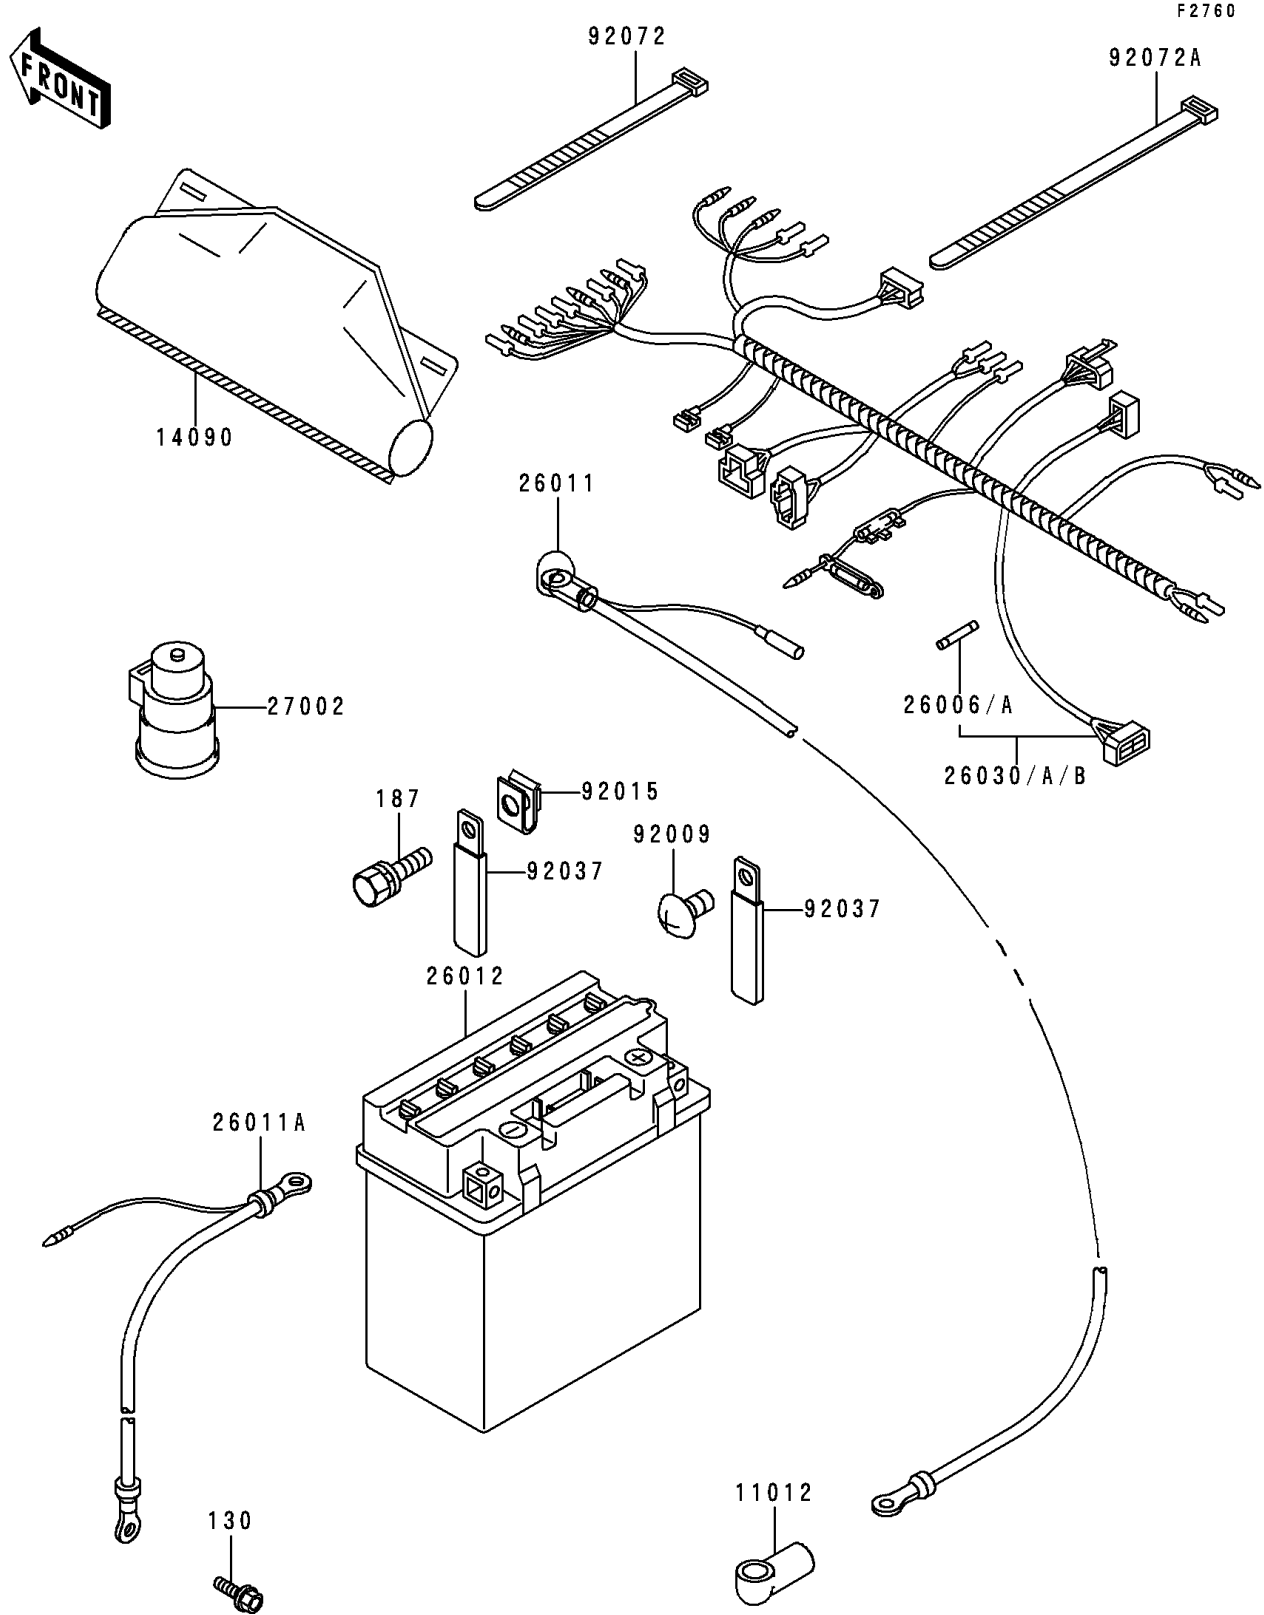

1996 Bayou 400 4X4 PARTS DIAGRAM

Chassis Electrical Equipment

1996 Bayou 400 4X4 PARTS LIST

Chassis Electrical Equipment

ITEM NAME	PART NUMBER	QUANTITY
BOLT-FLANGED,6X10 (Ref # 130)	130B0610	1
BOLT-UPSET-WSP (Ref # 187)	187C0614	2
CAP,TERMINAL (Ref # 11012)	11012-1354	1
COVER,COUPLER (Ref # 14090)	14090-1611	1
FUSE,30A,L=30 (Ref # 26006)	26006-1059	2
FUSE,8A,L=30 (Ref # 26006A)	26006-1062	1
WIRE-LEAD,BATTERY(+) (Ref # 26011)	26011-1513	1
WIRE-LEAD,BATTERY(-) (Ref # 26011A)	26011-1514	1
BATTERY,YB16CL-B,12V 19AH (Ref # 26012)	26012-1242	1
HARNESS,MAIN (Ref # 26030)	26030-1411	1
RELAY-ASSY (Ref # 27002)	27002-1095	1
SCREW,TAPPING,4X8 (Ref # 92009)	92009-1155	3
NUT,6MM (Ref # 92015)	92015-1671	2
CLAMP,WIRING HARNESS,L=60 (Ref # 92037)	92037-1069	5
BAND,L=123 (Ref # 92072)	92072-030	2
BAND,L=188 (Ref # 92072A)	92072-1239	13