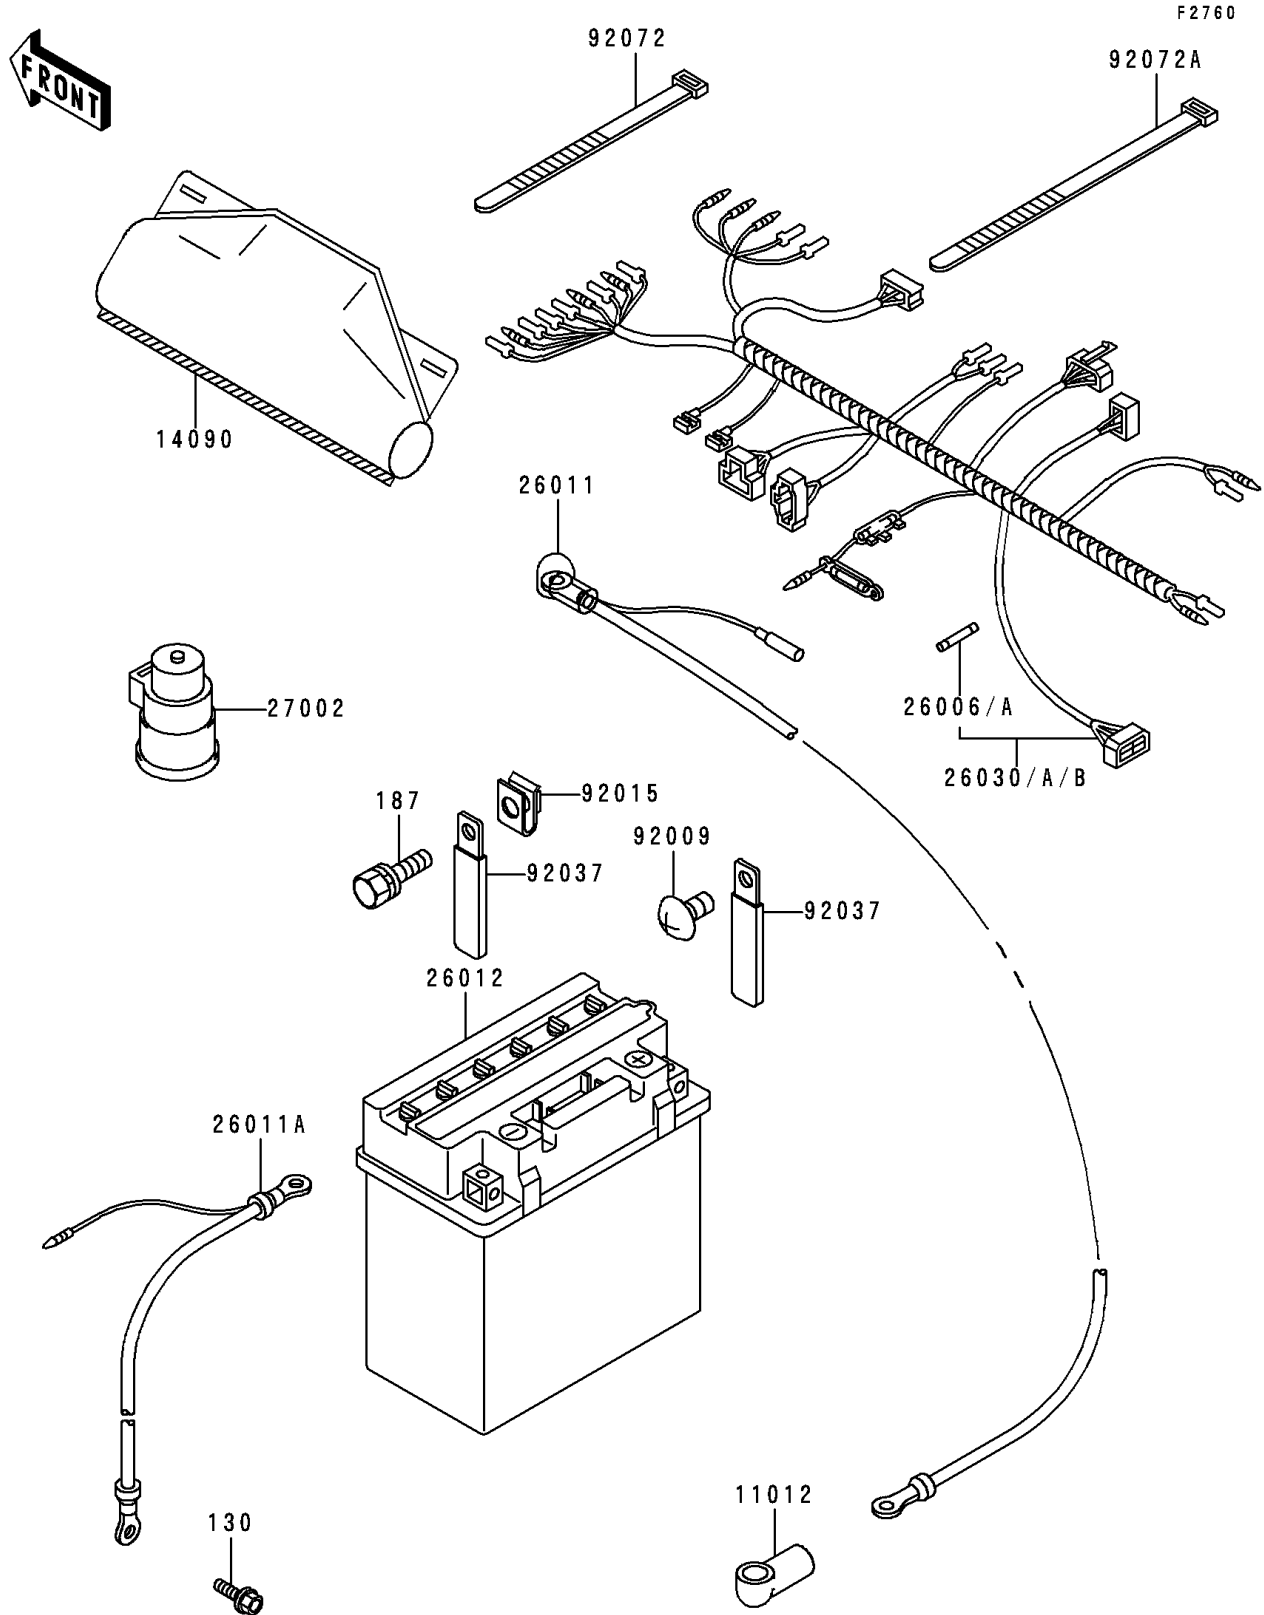

# 1997 Bayou 400 4X4 (Canada Only) PARTS DIAGRAM

Chassis Electrical Equipment

# 1997 Bayou 400 4X4 (Canada Only) PARTS LIST

## Chassis Electrical Equipment

ITEM NAME	PART NUMBER	QUANTITY
BOLT-FLANGED,6X10 (Ref # 130)	130B0610	1
BOLT-UPSET-WSP (Ref # 187)	187C0614	2
CAP,TERMINAL (Ref # 11012)	11012-1354	1
COVER,COUPLER (Ref # 14090)	14090-1611	1
FUSE,30A,L=30 (Ref # 26006)	26006-1059	2
FUSE,8A,L=30 (Ref # 26006A)	26006-1062	1
WIRE-LEAD,BATTERY(+) (Ref # 26011)	26011-1513	1
WIRE-LEAD,BATTERY(-) (Ref # 26011A)	26011-1514	1
BATTERY,YB16CL-B,12V 19AH (Ref # 26012)	26012-1242	1
HARNESS,MAIN (Ref # 26030)	26030-1411	1
RELAY-ASSY (Ref # 27002)	27002-1095	1
SCREW,TAPPING,4X8 (Ref # 92009)	92009-1155	3
NUT,6MM (Ref # 92015)	92015-1671	2
CLAMP,WIRING HARNESS,L=60 (Ref # 92037)	92037-1069	5
BAND,L=123 (Ref # 92072)	92072-030	2
BAND,L=188 (Ref # 92072A)	92072-1239	13